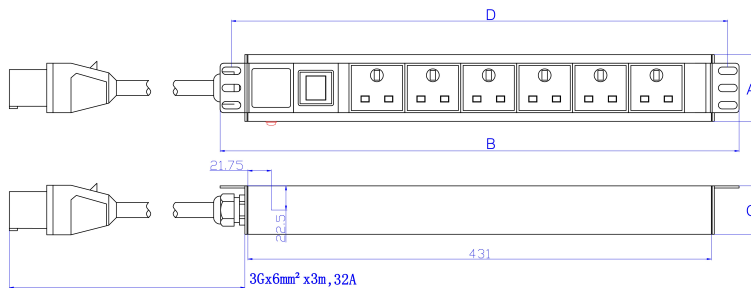

# Excel 10 Way Vertical PDU 10x UK Socket Passive 32A IEC 60309 Plug LED

Part Code: D32-10-EXL

sales@excel-networking.com  
excel-networking.com

Mounting direction	<b>Vertical</b>
Electrical connection	<b>Connecting cord with plug</b>
Type of electric plug connection	<b>32 Amp - EN6039 Style (BS4343)</b>
Cable length	<b>3 m</b>
Number of UK BS1363 sockets	<b>10</b>
Length	<b>885 mm</b>
Width	<b>44.4 mm</b>
Height	<b>62 mm</b>
Supply voltage	<b>250 V</b>
Surge Protected	<b>no</b>
Switchable	<b>no</b>
With LED indication	<b>yes</b>
With mounting bracket	<b>yes</b>

# Excel 10 Way Vertical PDU 10x UK Socket Passive 32A IEC 60309 Plug LED

Part Code: D32-10-EXL

sales@excel-networking.com  
excel-networking.com

Cable entry (vertical orientation)	Top
Socket angle (horizontal orientation)	90°
Socket angle (vertical orientation)	45°
Master Circuit Breaker	NO
Master Switch	No
Housing colour	Silver
Housing material	Aluminum

## Product drawing

Key	
A	Height
B	Width
C	Depth
D	Mounting Centres

All dimensions are in mm unless stated otherwise