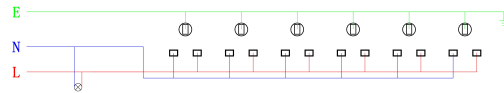

Excel 10 Way Vertical PDU 10x UK Socket Passive 32A IEC 60309 Plug LED

Part Code: D32-10-EXL

sales@excel-networking.com
excel-networking.com

Cable entry (vertical orientation)	Top
Socket angle (horizontal orientation)	90°
Socket angle (vertical orientation)	45°
Master Circuit Breaker	NO
Master Switch	No
Housing colour	Silver
Housing material	Aluminum

Product drawing