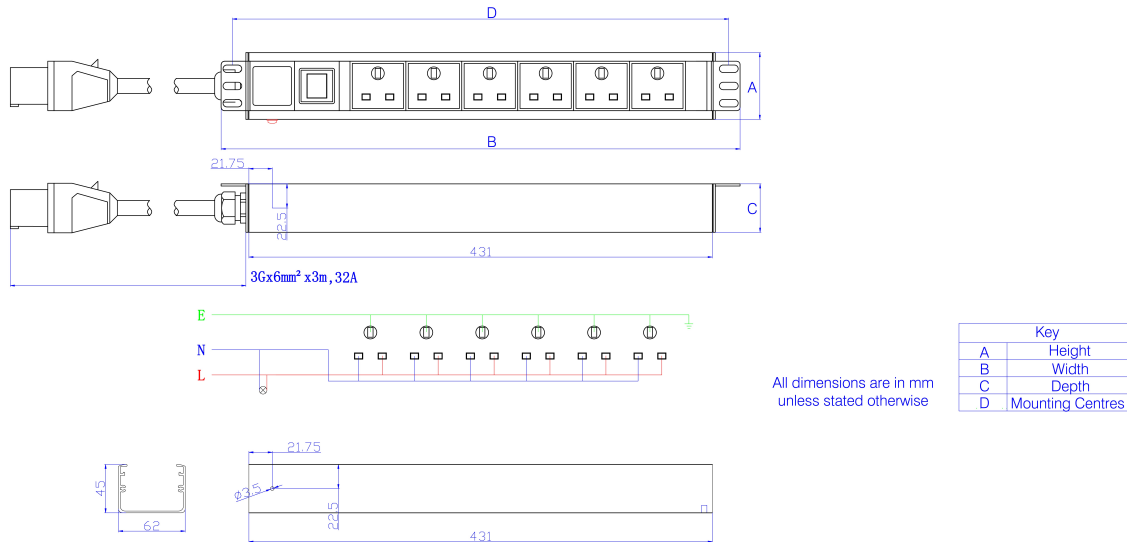

## Product Specifications

Feature	Values
Mounting direction	Vertical
Electrical connection	Connecting cord with plug
Type of electric plug connection	32 Amp - EN6039 Style (BS4343)
Cable length	3 m
Number of UK BS1363 sockets	10
Length	885 mm
Width	44.4 mm
Height	62 mm
Supply voltage	250 V
Surge Protected	no
Switchable	no

## Additional specifications

Features	Values
Rated Voltage	250 V AC 50/60 Hz
Rated current	32A
Maximum power	8000 W
Insulation Resistance	$\geq 5\text{M}\Omega$
Fire resistance	Flame retardant
Operating temperature	-10°C~+45°C
Relative humidity	0%~90%
Cable entry (horizontal orientation)	Left
Cable entry (vertical orientation)	Top
Socket angle (horizontal orientation)	90°
Socket angle (vertical orientation)	45°
Master Circuit Breaker	NO
Master Switch	No
Housing colour	Silver
Housing material	Aluminum

## Product drawing