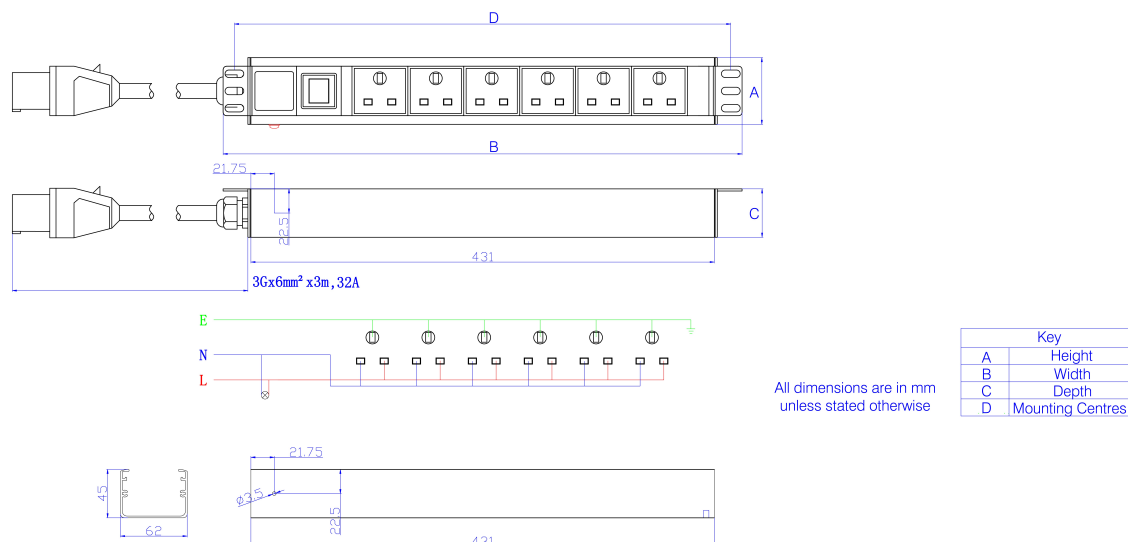

## Product Specifications

Feature	Values
Mounting direction	Vertical
Electrical connection	Connecting cord with plug
Type of electric plug connection	32 Amp - EN6039 Style (BS4343)
Cable length	3 m
Number of UK BS1363 sockets	10
Length	885 mm
Width	44.4 mm
Height	62 mm
Supply voltage	250 V
Surge Protected	no
Switchable	no

## Additional specifications

Features	Values
Rated Voltage	250 V AC 50/60 Hz
Rated current	32A
Maximum power	8000 W
Insulation Resistance	$\geq 5\text{M}\Omega$
Fire resistance	Flame retardant
Operating temperature	-10°C~+45°C
Relative humidity	0%~90%
Cable entry (horizontal orientation)	Left
Cable entry (vertical orientation)	Top
Socket angle (horizontal orientation)	90°
Socket angle (vertical orientation)	45°
Master Circuit Breaker	NO
Master Switch	No
Housing colour	Silver
Housing material	Aluminum

## Product drawing