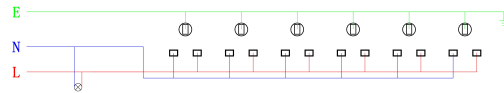

Excel 12 Way Vertical PDU 12x UK Socket Passive 32A IEC 60309 Plug LED

Part Code: D32-12-EXL

sales@excel-networking.com
excel-networking.com

Cable entry (vertical orientation)	Top
Socket angle (horizontal orientation)	90°
Socket angle (vertical orientation)	45°
Master Circuit Breaker	NO
Master Switch	No
Housing colour	Silver
Housing material	Aluminum

Product drawing