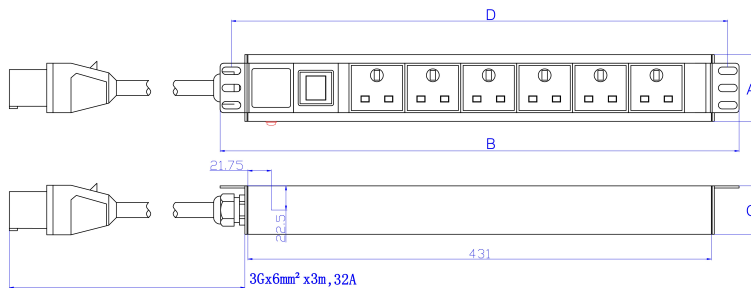

# Excel 12 Way Vertical PDU 12x UK Socket Passive 32A IEC 60309 Plug LED

Part Code: D32-12-EXL

sales@excel-networking.com  
excel-networking.com

Cable entry (vertical orientation)	Top
Socket angle (horizontal orientation)	90°
Socket angle (vertical orientation)	45°
Master Circuit Breaker	NO
Master Switch	No
Housing colour	Silver
Housing material	Aluminum

## Product drawing

Key	
A	Height
B	Width
C	Depth
D	Mounting Centres

All dimensions are in mm unless stated otherwise