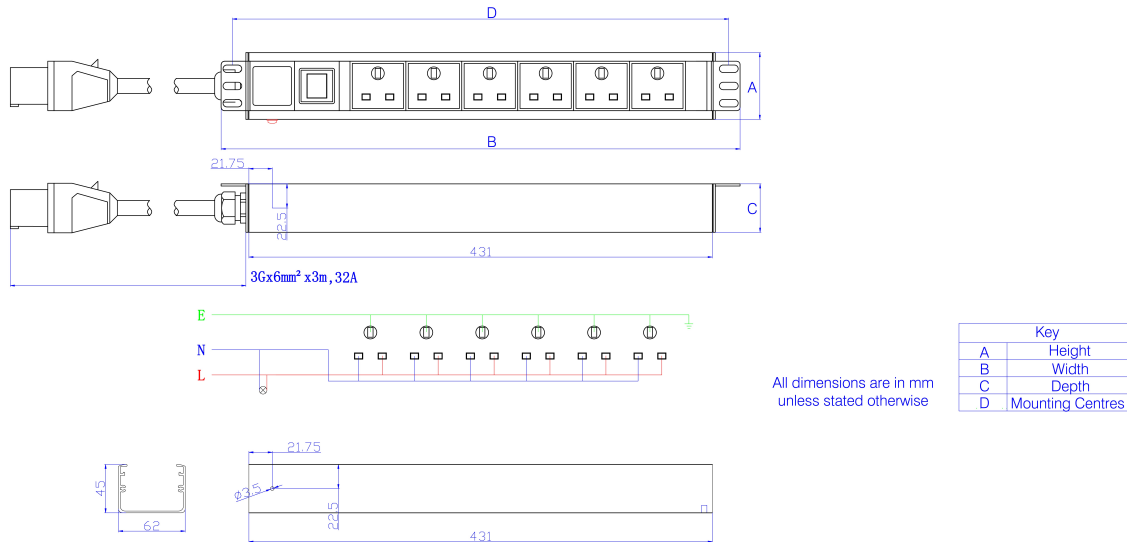

Excel 12 Way Vertical PDU 12x UK Socket Passive 32A IEC 60309 Plug LED

Item Code: D32-12-EXL

Product drawing

Included accessories

Accessories	Quantity
M6 x 4 fixings	x4
user manual	x1
6mm earth cable	x1

Standards

Applicable standard	Detail
RoHS-II/-III (2011/65/EU & 2015/863): 2023	Our products, demonstrate full adherence to the regulatory stipulations of the EU Directive 2011/65/EU (RoHS-II) and its corresponding delegated directive 2015/863 (RoHS-III).
BS 1363-2:1995	13 A plugs, socket-outlets, adaptors and connection units. Specification for 13 A switched and unswitched socket-outlets
BS 4343:1992	Plugs, socket-outlets and couplers for industrial purposes
BS EN 60309-1:1999+AMD1:2005+AMD2:2012 CSV	Plugs, socket-outlets and couplers for industrial purposes - Part 1: General requirements
BS EN 60309-2:1999+AMD1:2005+AMD2:2012 CSV	Plugs, socket-outlets and couplers for industrial purposes - Part 2: Dimensional interchangeability requirements for