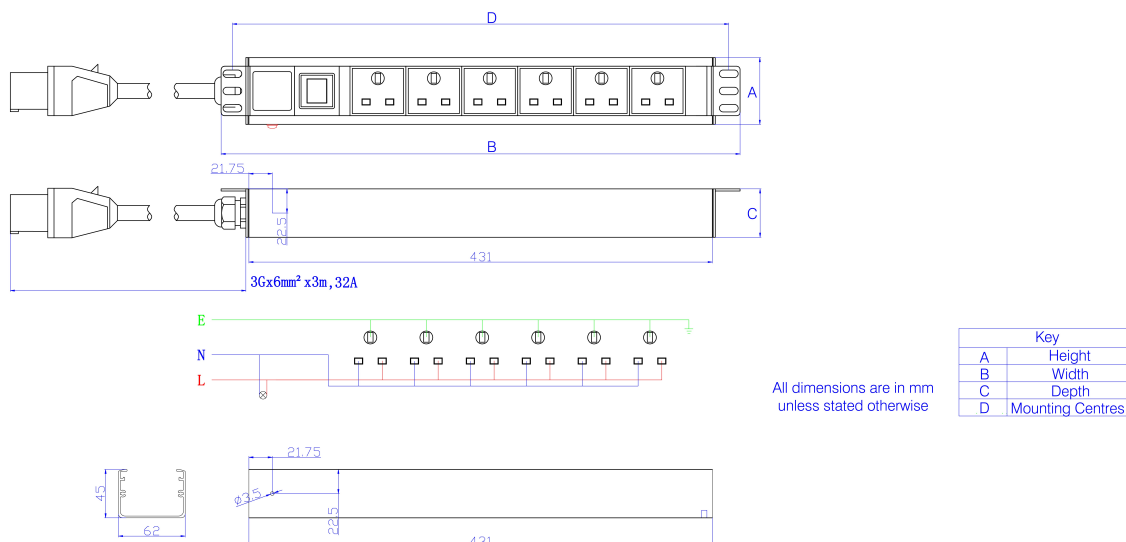

Product Specifications

Feature	Values
Mounting dimension	19 inch
Mounting direction	Horizontal
Electrical connection	Connecting cord with plug
Type of electric plug connection	32 Amp - EN60309 Style (BS4343)
Cable length	3 m
Number of UK BS1363 sockets	4
Number of rack units (RU)	2
Width	482.6 mm
Height	62 mm
Depth	45 mm
Supply voltage	250 V
Surge Protected	no
Switchable	no
With LED indication	yes

Excel 4 Way Horizontal PDU 4x UK Socket Passive 32A IEC 60309 Plug LED

Item Code: D32-4H-EXL

With mounting bracket

yes

Additional specifications

Features	Values
Rated Voltage	250 V AC 50/60 Hz
Rated current	32A
Maximum power	8000 W
Insulation Resistance	$\geq 5\text{M}\Omega$
Fire resistance	Flame retardant
Operating temperature	-10°C~+45°C
Relative humidity	0%~90%
Cable entry (horizontal orientation)	Left
Cable entry (vertical orientation)	Top
Socket angle (horizontal orientation)	90°
Socket angle (vertical orientation)	45°
Master Circuit Breaker	NO
Master Switch	No
Housing colour	Silver
Housing material	Aluminum

Excel 4 Way Horizontal PDU 4x UK Socket Passive 32A IEC 60309 Plug LED

Item Code: D32-4H-EXL

excel
without compromise.

Product drawing

Included accessories

Accessories	Quantity
M6 x 4 fixings	x4
user manual	x1
6mm earth cable	x1