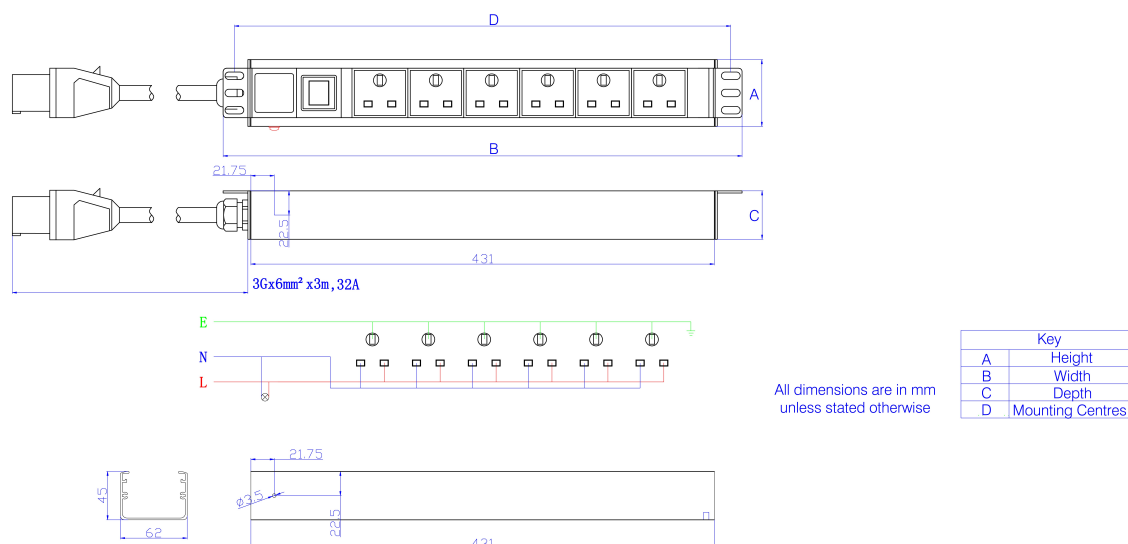

## Product Specifications

Feature	Values
Mounting dimension	19 inch
Mounting direction	Horizontal
Electrical connection	Connecting cord with plug
Type of electric plug connection	32 Amp - EN60309 Style (BS4343)
Cable length	3 m
Number of UK BS1363 sockets	4
Number of rack units (RU)	2
Width	482.6 mm
Height	62 mm
Depth	45 mm
Supply voltage	250 V
Surge Protected	no
Switchable	no
With LED indication	yes

## Product drawing