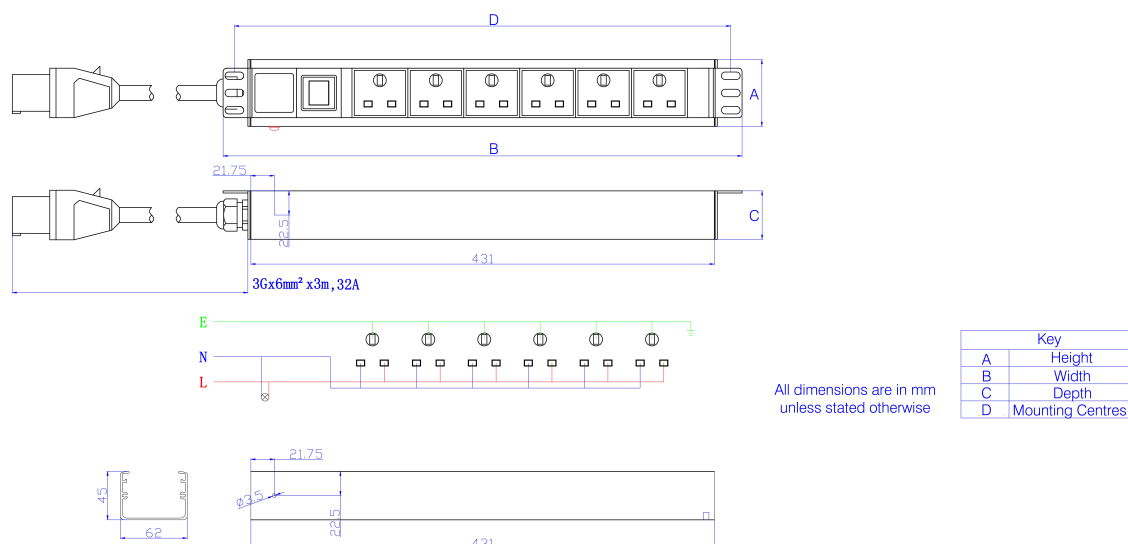

Product Specifications

| Feature | Values |
|----------------------------------|---------------------------------|
| Mounting dimension | 19 inch |
| Mounting direction | Horizontal |
| Electrical connection | Connecting cord with plug |
| Type of electric plug connection | 32 Amp - EN60309 Style (BS4343) |
| Cable length | 3 m |
| Number of UK BS1363 sockets | 4 |
| Number of rack units (RU) | 2 |
| Width | 482.6 mm |
| Height | 62 mm |
| Depth | 45 mm |
| Supply voltage | 250 V |
| Surge Protected | no |
| Switchable | no |
| With LED indication | yes |

Excel 4 Way Horizontal PDU 4x UK Socket Passive 32A IEC 60309 Plug LED

Item Code: D32-4H-EXL

With mounting bracket

yes

Additional specifications

| Features | Values |
|---------------------------------------|------------------------|
| Rated Voltage | 250 V AC 50/60 Hz |
| Rated current | 32A |
| Maximum power | 8000 W |
| Insulation Resistance | $\geq 5\text{M}\Omega$ |
| Fire resistance | Flame retardant |
| Operating temperature | -10°C~+45°C |
| Relative humidity | 0%~90% |
| Cable entry (horizontal orientation) | Left |
| Cable entry (vertical orientation) | Top |
| Socket angle (horizontal orientation) | 90° |
| Socket angle (vertical orientation) | 45° |
| Master Circuit Breaker | NO |
| Master Switch | No |
| Housing colour | Silver |
| Housing material | Aluminum |

Excel 4 Way Horizontal PDU 4x UK Socket Passive 32A IEC 60309 Plug LED

Item Code: D32-4H-EXL

excel
without compromise.

Product drawing

Included accessories

| Accessories | Quantity |
|-----------------|----------|
| M6 x 4 fixings | x4 |
| user manual | x1 |
| 6mm earth cable | x1 |