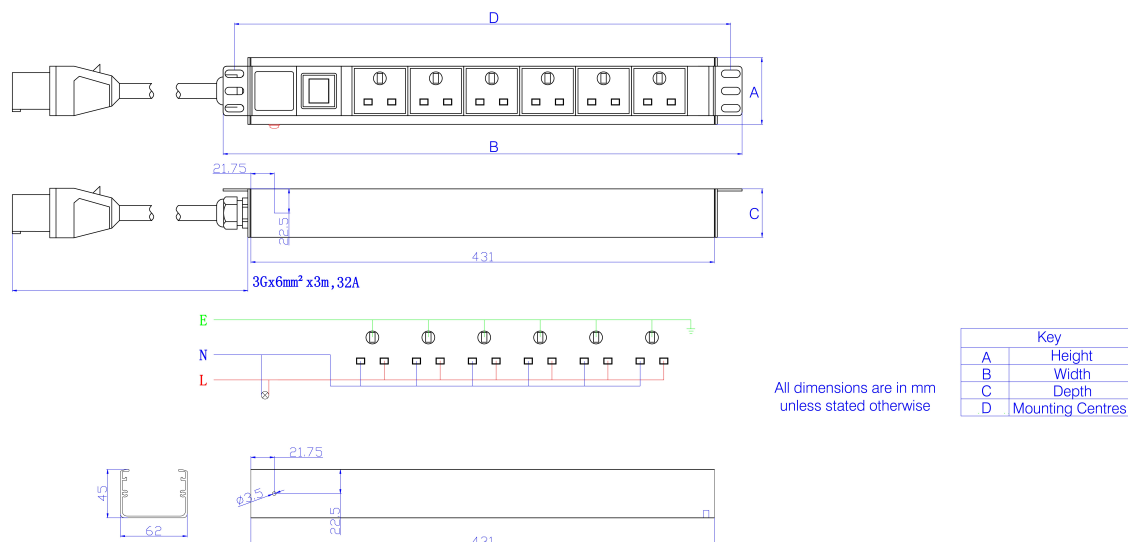

## Product Specifications

Feature	Values
Mounting dimension	19 inch
Mounting direction	Horizontal
Electrical connection	Connecting cord with plug
Type of electric plug connection	32 Amp - EN60309 Style (BS4343)
Cable length	3 m
Number of UK BS1363 sockets	6
Number of rack units (RU)	2
Width	482.6 mm
Height	62 mm
Depth	45 mm
Supply voltage	250 V
Surge Protected	no
Switchable	no
With LED indication	yes

## Additional specifications

Features	Values
Rated Voltage	250 V AC 50/60 Hz
Rated current	32A
Maximum power	8000 W
Insulation Resistance	≥5MΩ
Fire resistance	Flame retardant
Operating temperature	-10°C~+45°C
Relative humidity	0%~90%
Cable entry (horizontal orientation)	Left
Cable entry (vertical orientation)	Top
Socket angle (horizontal orientation)	90°
Socket angle (vertical orientation)	45°
Master Circuit Breaker	NO
Master Switch	No
Housing colour	Silver
Housing material	Aluminum

## Product drawing