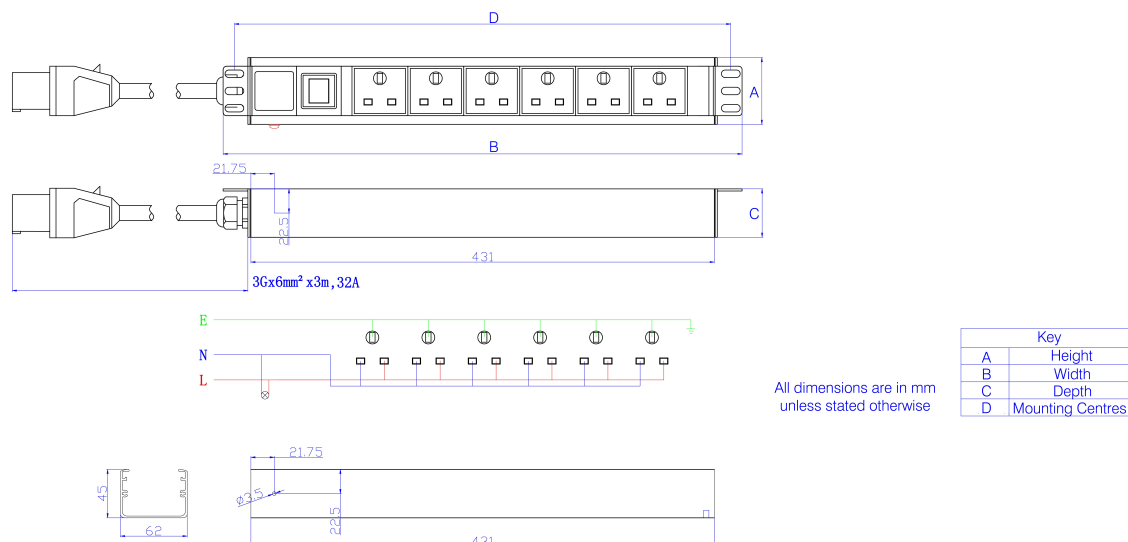

Excel 6 Way Horizontal PDU 6x UK Socket Passive 32A IEC 60309 Plug LED

Item Code: D32-6H-EXL

excel
without compromise.

Product drawing

Included accessories

Accessories	Quantity
M6 x 4 fixings	x4
user manual	x1
6mm earth cable	x1

Standards

Applicable standard	Detail
Directive 2011/65/EU (RoHS II)	Restriction of the Use of Certain Hazardous Substances in Electrical and Electronic Equipment — compliant. Applies within EU member states).
Directive (EU) 2015/863 (RoHS III)	Amending Directive 2011/65/EU to add four phthalates (DEHP, BBP, DBP, DIBP) to Annex II — compliant.
BS 1363-2:1995	13 A plugs, socket-outlets, adaptors and connection units. Specification for 13 A switched and unswitched socket-outlets
BS 4343:1992	Plugs, socket-outlets and couplers for industrial purposes
BS EN 60309-1:1999+AMD1:2005+AMD2:2012 CSV	Plugs, socket-outlets and couplers for industrial purposes - Part 1: General requirements
BS EN 60309-2:1999+AMD1:2005+AMD2:2012 CSV	Plugs, socket-outlets and couplers for industrial purposes -