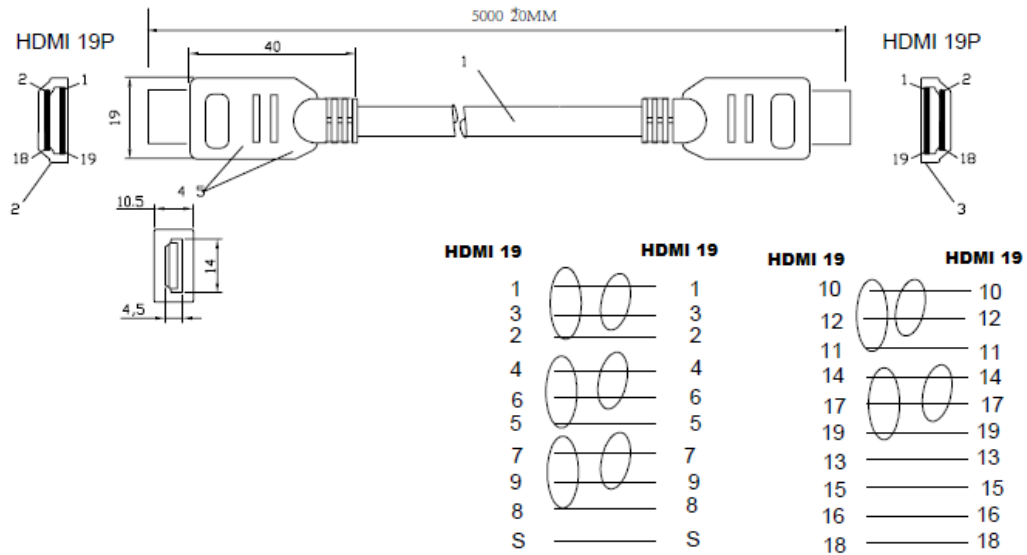

Excel HDMI V2.0 Cable Male-Male Black 10m

Item Code: HDMI-V2.0-AA-10M

✕ 18 Gbps Transfer rate

✕ Choice of lengths

✕ HDMI Version 2.0 (3D and 4K compatible)

✕ 100% factory tested

✕ RoHS compliant

Product Overview

The Excel range of HDMI cables offer excellent performance and reliability and supports 4K video over a maximum of 10 meters. They are constructed of black PVC screened cable and black PVC moulded plugs and feature gold plated contacts and shells.

Product Specifications

Feature	Values
Type of connector connection 1	HDMI
Connection type connection 1	Plug (Male)
Type of connector connection 2	HDMI
Connection type connection 2	Plug (Male)
Length	10 m

Product drawing

Part Number Table

Part Number	Description
HDMI-V2.0-AA-0.5M	Excel HDMI V2.0 Cable Male-Male Black 0.5m
HDMI-V2.0-AA-1.0M	Excel HDMI V2.0 Cable Male-Male Black 1m
HDMI-V2.0-AA-1.5M	Excel HDMI V2.0 Cable Male-Male Black 1.5m
HDMI-V2.0-AA-10M	Excel HDMI V2.0 Cable Male-Male Black 10m
HDMI-V2.0-AA-2.0M	Excel HDMI V2.0 Cable Male-Male Black 2m
HDMI-V2.0-AA-3.0M	Excel HDMI V2.0 Cable Male-Male Black 3m
HDMI-V2.0-AA-5M	Excel HDMI V2.0 Cable Male-Male Black 5m