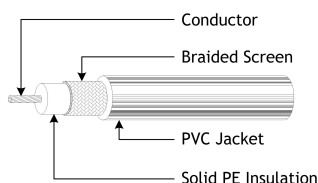

High quality RG & URM Type Coaxial cables, 50/75 Ohm suitable for many applications, particularly broadcast and CCTV installations.

Product Specifications

Feature	Values
Inner conductor diameter	19 x 0.18mm strands
Inner conductor material	Copper
Inner conductor category	Class 2 = stranded
Type of outer screen	Braiding
Dielectric	Solid PE
Outer sheath material	PVC
Outer sheath colour	Black
Reaction-to-fire class according to EN 13501-6	Dca
Characteristic impedance	50 Ohm
Outer diameter approx.	4.95 mm

Excel RG58C/U Coaxial Cable 50 Ohm - Black - Per Metre

Item Code: RG58M

Additional specifications

Cable type	Conductor DC Resistance (20 °C)	Braid coverage	Capacitance	Characteristic Impedance
RG58C/U Type	< 4.28 Ω/100m	85±2 %	100±10 pF/m	50±5Ω
RG59B/U Type	< 26.1 Ω/100m	86±2 %	67±5 pF/m	75±5Ω
RG59B/U Mini Type	< 52.3 Ω/100m	55±2 %	56±5 pF/m	75±5Ω
RG174A/U Type	< 49.0 Ω/100m	92±2 %	100±8 pF/m	50±5Ω
RG213/U Type	< 0.67 Ω/100m	98±2 %	100±8 pF/m	50±5Ω
URM67 Type	< 6.7 Ω/km	98±2 %	100±8 pF/m	50±5Ω
URM70 Type	< 10.43 Ω/100m	91±2 %	67±5 pF/m	75±8Ω

Construction diagram

URM70 + 2 Core

URM70 + 3 Core

Part Number Table

Part Number	Description
RG174	Excel RG174A/U Coaxial Cable 50 Ohm - Black - Per Metre
RG213	Excel RG213/U Coaxial Cable 50 Ohm - Black - Per Metre
RG58M	Excel RG58C/U Coaxial Cable 50 Ohm - Black - Per Metre
RG59	Excel RG59B/U Coaxial Cable 75 Ohm - Black - Per metre
RG59B1	Excel RG59B/U Coaxial Cable 75 Ohm - Black - 100m Reel
RG59MINI-100	Excel RG59B/U Coaxial Mini Cable 75 Ohm - White - 100m Reel
RG59WB1	Excel RG59B/U Coaxial Cable 75 Ohm - White - 100m Reel
URM67	Excel URM67 Coaxial Cable 50 Ohm - Black - Per Metre
URM70	Excel URM70 Coaxial Cable 75 Ohm - Black - Per Metre
URM70+2C	Excel URM70 Coaxial Cable Plus 2 Core 75 Ohm - White - 100m Reel