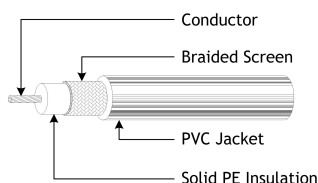

Product Overview

High quality RG & URM Type Coaxial cables, 50/75 Ohm suitable for many applications, particularly broadcast and CCTV installations.

Product Specifications

Feature	Values
Inner conductor diameter	0.58 mm
Inner conductor material	Copper coated steel
Inner conductor category	Class 1 = solid
Type of outer screen	Braiding
Dielectric	Solid PE
Outer sheath material	PVC
Outer sheath colour	Black
Characteristic impedance	75 Ohm
Outer diameter approx.	6.1 mm

Additional specifications

Cable type	Conductor DC Resistance (20°C)	Braid coverage	Capacitance	Characteristic Impedance
RG58C/U Type	< 4.28 Ω/100m	85±2 %	100±10 pF/m	50±5Ω
RG59B/U Type	< 26.1 Ω/100m	86±2 %	67±5 pF/m	75±5Ω
RG59B/U Mini Type	< 52.3 Ω/100m	55±2 %	56±5 pF/m	75±5Ω
RG174A/U Type	< 49.0 Ω/100m	92±2 %	100±8 pF/m	50±5Ω
RG213/U Type	< 0.67 Ω/100m	98±2 %	100±8 pF/m	50±5Ω
URM67 Type	< 6.7 Ω/km	98±2 %	100±8 pF/m	50±5Ω
URM70 Type	< 10.43 Ω/100m	91±2 %	67±5 pF/m	75±8Ω

Construction diagram

URM70 + 2 Core

URM70 + 3 Core

Part Number Table

Part Number	Description
RG174	Excel RG174A/U Coaxial Cable 50 Ohm - Black - Per Metre
RG213	Excel RG213/U Coaxial Cable 50 Ohm - Black - Per Metre
RG58M	Excel RG58C/U Coaxial Cable 50 Ohm - Black - Per Metre
RG59	Excel RG59B/U Coaxial Cable 75 Ohm - Black - Per metre
RG59B1	Excel RG59B/U Coaxial Cable 75 Ohm - Black - 100m Reel
RG59MINI-100	Excel RG59B/U Coaxial Mini Cable 75 Ohm - White - 100m Reel
RG59WB1	Excel RG59B/U Coaxial Cable 75 Ohm - White - 100m Reel
URM67	Excel URM67 Coaxial Cable 50 Ohm - Black - Per Metre
URM70	Excel URM70 Coaxial Cable 75 Ohm - Black - Per Metre
URM70+2C	Excel URM70 Coaxial Cable Plus 2 Core 75 Ohm - White - 100m Reel