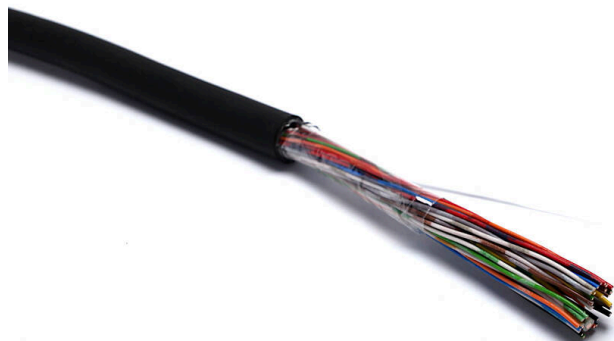

Excel CW1308 20 Pair Internal Telephone Cable LSF Per Metre Black

Item Code: TC020PB

excel
without compromise.

Choice of reel sizes

Choice of colours

LSF outer sheath

0.5 mm conductor size

25 Year system warranty

CIBSE TM65 Embodied Carbon: 0.709 kg CO2e

Product Overview

Excel multipair internal telephone cables are manufactured in accordance with BT type CW1308. These cores are twisted into pairs and the required number are sheathed together to form the cable. These cores are twisted into pairs and the required number are sheathed together to form the cable. For 32 pair and above cables, groups of pairs, are bundled together for ease of identification.

The print legend on the cable now includes information regarding the DOP number, Test and Classification of the cable for traceability.

Product Specifications

Feature	Values
Diameter of conductor	0.5 mm
Conductor category	Class 1 = solid
Total number of cores	40
Stranding element	Pairs
Core insulation	Polyvinyl chloride (PVC)
Core identification	Colour + rings
Overall screening	None
Pair grouping identification	Bundles and layers
Conductor screening	None

Excel CW1308 20 Pair Internal Telephone Cable LSF Per Metre Black

Item Code: TC020PB

Protective sheath	None
Outer sheath material	Polyvinyl chloride (PVC)
Outer sheath colour	Black
Reaction-to-fire class according to EN 13501-6	Eca
Outer diameter approx.	11.4 mm
Category	Voice