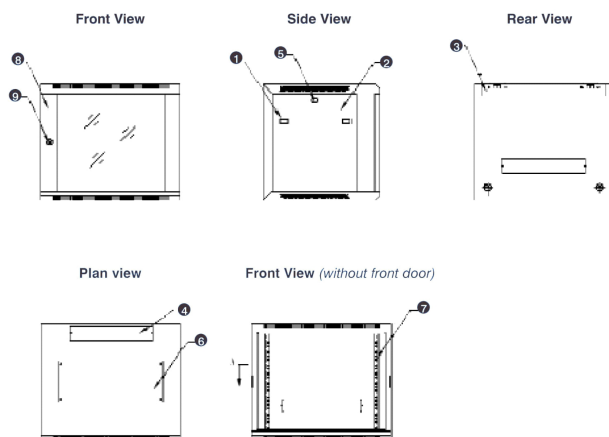

- Cable entry cut out in top and base

- Angled vented roof

- Adjustable 19" mounting profiles

Excel Environ WR390 Wall Rack Network Data Cabinet 12U 390 mm Deep Black

Item Code: WB12.390SG-BK

Exploded view

- ① Frame
- ② Side panel
- ③ Mounting panel
- ④ Cable entry cover, removeable
- ⑤ Side key lock
- ⑥ Fan cover, removeable
- ⑦ Mounting profile
- ⑧ Front door
- ⑨ Front door key lock
- ⑩ Slam latch lock

- ① Slam latch lock
- ② Side panel
- ③ Mounting panel
- ④ Cable entry cover, removeable
- ⑤ Side key lock
- ⑥ Fan cover, removeable
- ⑦ Mounting profile
- ⑧ Front door
- ⑨ Front door key lock

Excel Environ WR390 Wall Rack Network Data Cabinet 12U 390 mm Deep Black