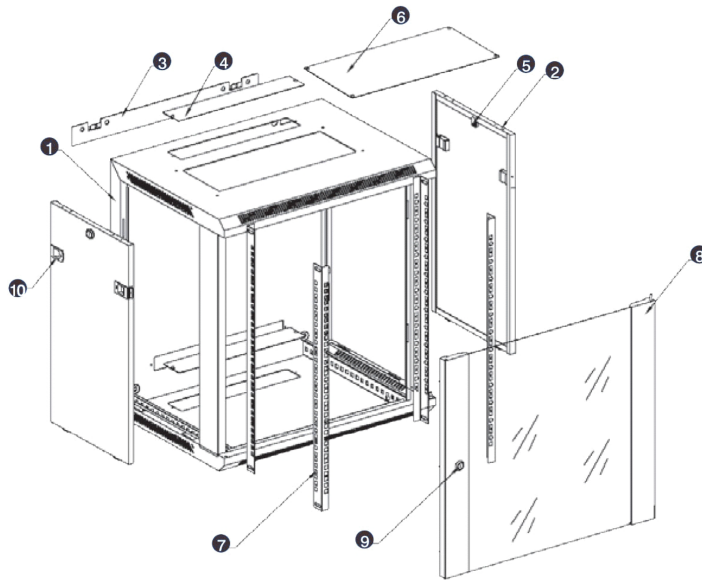

- Lockable, quick release side panels, for maximum access into cabinet

- Cable entry cut out in top and base

- Angled vented roof

- Adjustable 19" mounting profiles

Excel WR390 Wall Rack Network Data Cabinet 12U 390 mm Deep Black

Part Code: WB12.390SG-BK

sales@excel-networking.com
excel-networking.com

Exploded view

- ① Frame
- ② Side panel
- ③ Mounting panel
- ④ Cable entry cover, removeable
- ⑤ Side key lock
- ⑥ Fan cover, removeable
- ⑦ Mounting profile
- ⑧ Front door
- ⑨ Front door key lock
- ⑩ Slam latch lock

- ① Slam latch lock
- ② Side panel
- ③ Mounting panel
- ④ Cable entry cover, removeable
- ⑤ Side key lock
- ⑥ Fan cover, removeable
- ⑦ Mounting profile
- ⑧ Front door
- ⑨ Front door key lock

Excel WR390 Wall Rack Network Data Cabinet 12U 390 mm Deep Black