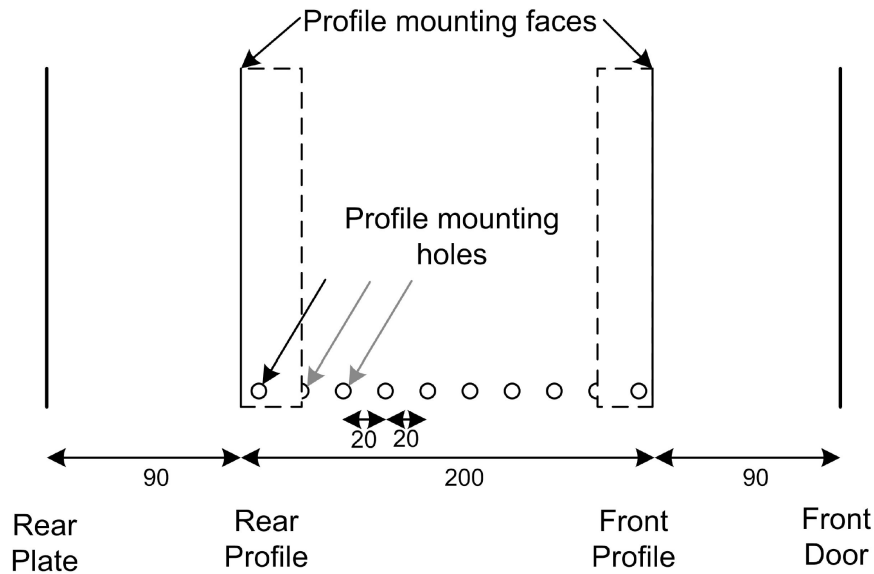

Excel WR390 Wall Rack Network Data Cabinet 12U 390 mm Deep Black

Part Code: WB12.390SG-BK

sales@excel-networking.com
excel-networking.com

Product drawings

All dimensions in mm

Part Code Table

Part Code	Description
WB12.390SG	Excel Environ WR390 Wall Rack Network Data Cabinet 12U 390 mm Deep Grey
WB12.390SG-BK	Excel WR390 Wall Rack Network Data Cabinet 12U 390 mm Deep Black
WB15.390SG	Excel WR390 Wall Rack Network Data Cabinet 15U 390 mm Deep Grey
WB15.390SG-BK	Excel WR390 Wall Rack Network Data Cabinet 15U 390 mm Deep Black
WB18.390SG	Excel Environ WR390 Wall Rack Network Data Cabinet 18U 390 mm Deep Grey
WB18.390SG-BK	Excel WR390 Wall Rack Network Data Cabinet 18U 390 mm Deep Black
WB21.390SG	Excel Environ WR390 Wall Rack Network Data Cabinet 21U 390 mm Deep Grey
WB21.390SG-BK	Excel WR390 Wall Rack Network Data Cabinet 21U 390 mm Deep Black