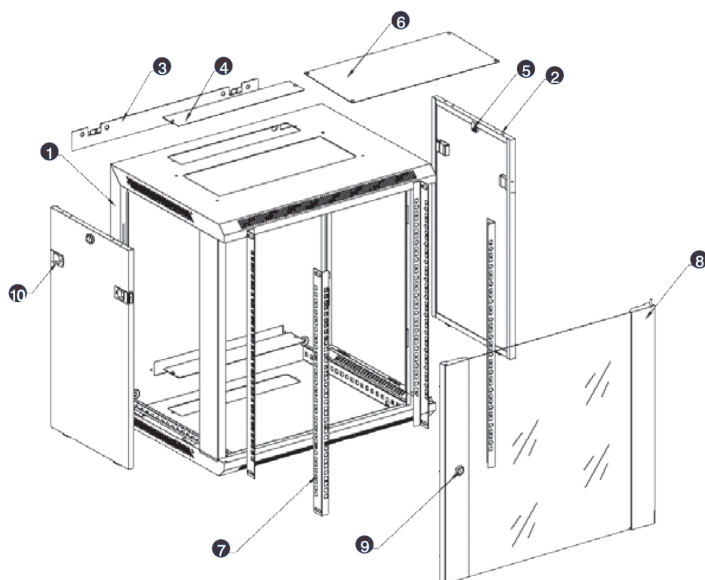

Item Code: WB12.390SG-BK

Height	635 mm
Depth	390 mm
Modular spacing	19 inch
Number of rack units (RU)	12
Max. load capacity	60 kg
With roof plate	yes
With earthing	no
With front door	yes
Side panels included	yes
Flat-packed	no
Material	Steel
Type of surface	Powder coated
Colour	Black
RAL-number	9004
IP-rating	IP20

- Cable entry cut out in top and base

- Angled vented roof

- Adjustable 19" mounting profiles

Excel Environ WR390 Wall Rack Network Data Cabinet 12U 390 mm Deep Black

Item Code: WB12.390SG-BK

Exploded view

- ① Frame
- ② Side panel
- ③ Mounting panel
- ④ Cable entry cover, removeable
- ⑤ Side key lock
- ⑥ Fan cover, removeable
- ⑦ Mounting profile
- ⑧ Front door
- ⑨ Front door key lock
- ⑩ Slam latch lock

- ① Slam latch lock
- ② Side panel
- ③ Mounting panel
- ④ Cable entry cover, removeable
- ⑤ Side key lock
- ⑥ Fan cover, removeable
- ⑦ Mounting profile
- ⑧ Front door
- ⑨ Front door key lock

Excel Environ WR390 Wall Rack Network Data Cabinet 12U 390 mm Deep Black