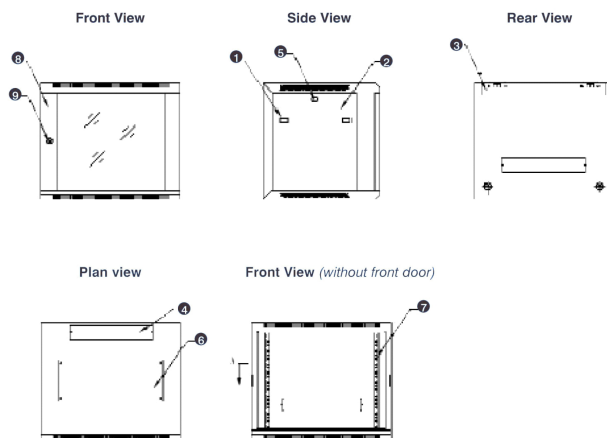

- Lockable, quick release side panels, for maximum access into cabinet

- Cable entry cut out in top and base

- Angled vented roof

- Adjustable 19" mounting profiles

Excel WR390 Wall Rack Network Data Cabinet 12U 390 mm Deep Black

Part Code: WB12.390SG-BK

sales@excel-networking.com
excel-networking.com

Exploded view

- 1 Frame
- 2 Side panel
- 3 Mounting panel
- 4 Cable entry cover, removeable
- 5 Side key lock
- 6 Fan cover, removeable
- 7 Mounting profile
- 8 Front door
- 9 Front door key lock
- 10 Slam latch lock