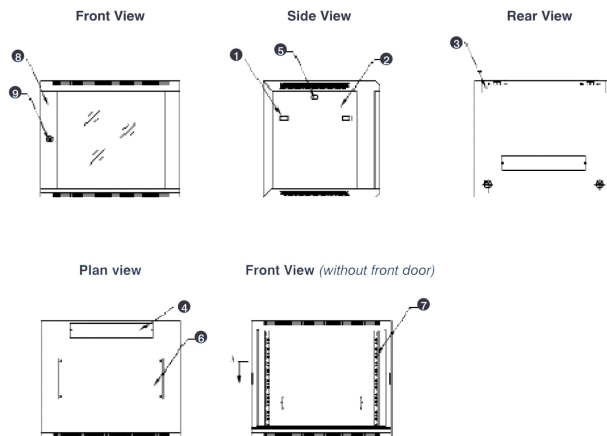

- Lockable, quick release side panels, for maximum access into cabinet

- Cable entry cut out in top and base

- Angled vented roof

- Adjustable 19" mounting profiles

Excel WR390 Wall Rack Network Data Cabinet 12U 390 mm Deep Black

Part Code: WB12.390SG-BK

sales@excel-networking.com
excel-networking.com

Exploded view

- ① Frame
- ② Side panel
- ③ Mounting panel
- ④ Cable entry cover, removeable
- ⑤ Side key lock
- ⑥ Fan cover, removeable
- ⑦ Mounting profile
- ⑧ Front door
- ⑨ Front door key lock
- ⑩ Slam latch lock

- ① Slam latch lock
- ② Side panel
- ③ Mounting panel
- ④ Cable entry cover, removeable
- ⑤ Side key lock
- ⑥ Fan cover, removeable
- ⑦ Mounting profile
- ⑧ Front door
- ⑨ Front door key lock

Excel WR390 Wall Rack Network Data Cabinet 12U 390 mm Deep Black