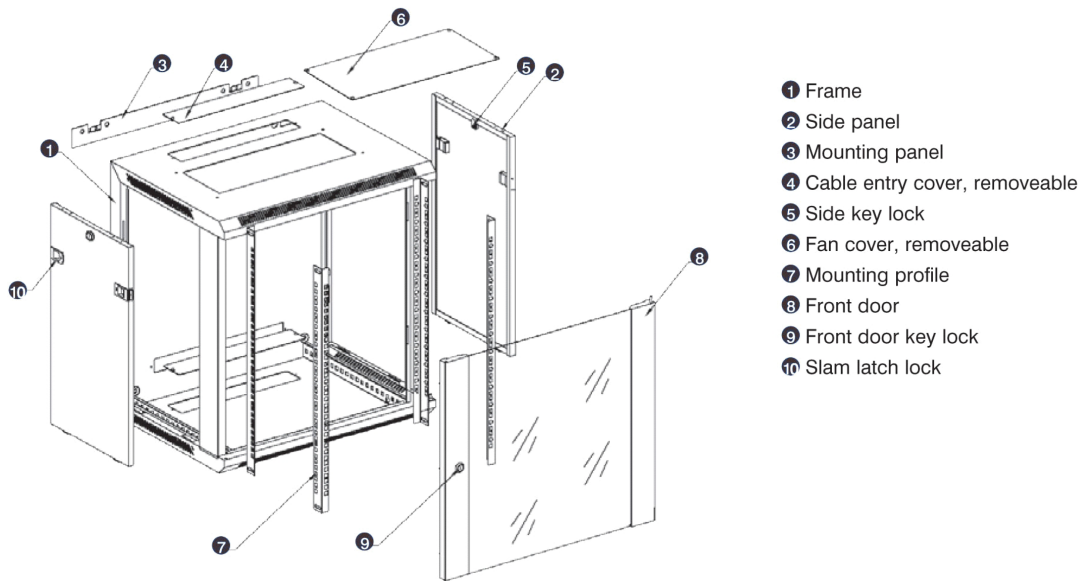

- Lockable, quick release side panels, for maximum access into cabinet

- Cable entry cut out in top and base

- Angled vented roof

- Adjustable 19" mounting profiles

Excel WR390 Wall Rack Network Data Cabinet 12U 390 mm Deep Black

Part Code: WB12.390SG-BK

sales@excel-networking.com
excel-networking.com

Exploded view

- 1 Frame
- 2 Side panel
- 3 Mounting panel
- 4 Cable entry cover, removeable
- 5 Side key lock
- 6 Fan cover, removeable
- 7 Mounting profile
- 8 Front door
- 9 Front door key lock
- 10 Slam latch lock