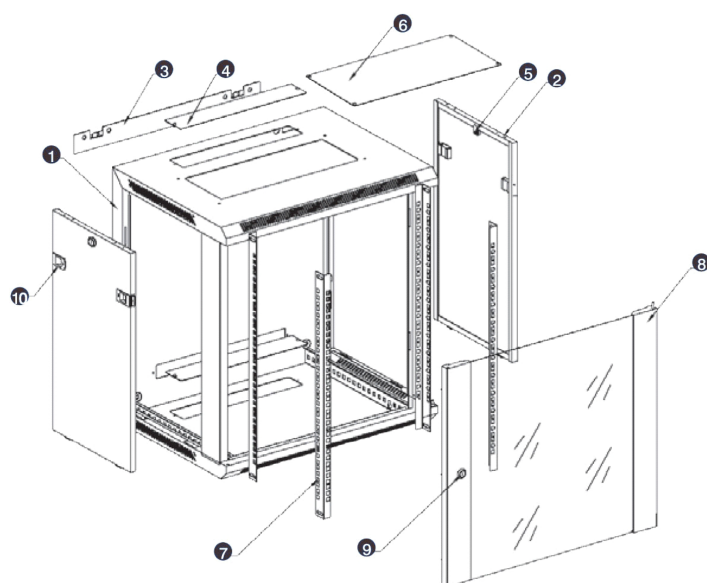

Images du produit

- Aesthetically pleasing design with framed glass front door

- Lockable, quick release side panels, for maximum access into cabinet

- Cable entry cut out in top and base

- Angled vented roof

- Adjustable 19" mounting profiles

Vue éclatée

- ① Frame
- ② Side panel
- ③ Mounting panel
- ④ Cable entry cover, removeable
- ⑤ Side key lock
- ⑥ Fan cover, removeable
- ⑦ Mounting profile
- ⑧ Front door
- ⑨ Front door key lock
- ⑩ Slam latch lock