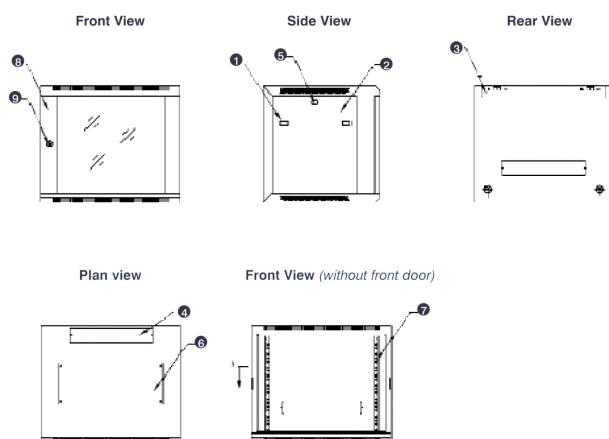

Images du produit

- Aesthetically pleasing design with framed glass front door

- Lockable, quick release side panels, for maximum access into cabinet

- Cable entry cut out in top and base

- Angled vented roof

- Adjustable 19" mounting profiles

Vue éclatée

- ① Frame
- ② Side panel
- ③ Mounting panel
- ④ Cable entry cover, removeable
- ⑤ Side key lock
- ⑥ Fan cover, removeable
- ⑦ Mounting profile
- ⑧ Front door
- ⑨ Front door key lock
- ⑩ Slam latch lock