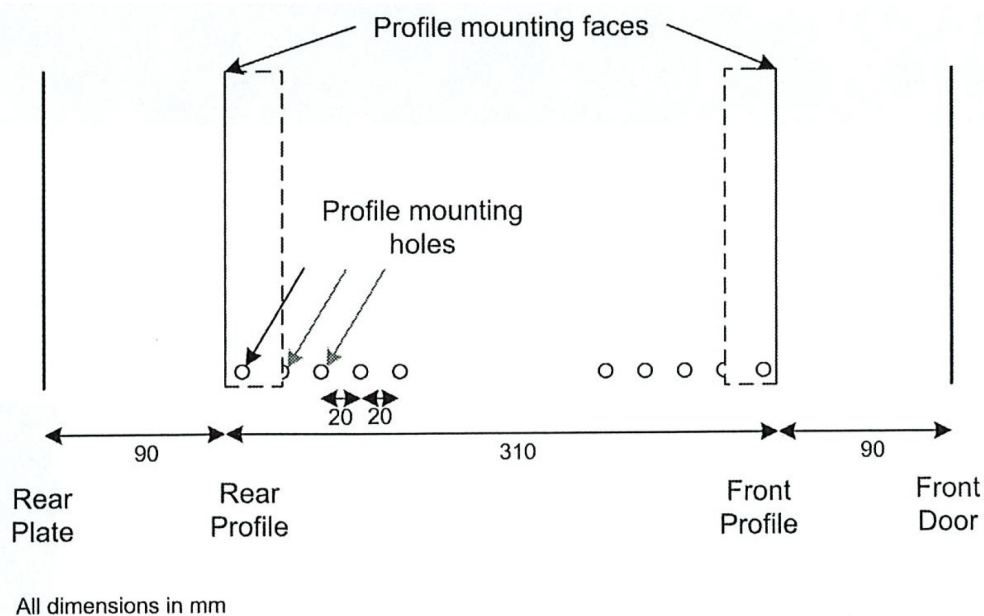

Dessins de produits

Informations concernant les références produits

Référence du produit	Description
WB12.5SG	Coffret mural, 12u, 500 mm de profondeur, gris
WB12.5SGB	Coffret Muraux, 12U, 500 mm de Profondeur, Noir
WB15.5SG	Coffret mural, 15U, 500 mm de profondeur, gris
WB15.5SGB	Coffret Muraux, 15U, 500 mm de Profondeur, Noir
WB18.5SG	Coffret mural, 18u, 500 mm de profondeur, gris
WB18.5SGB	Coffret mural, 18u, 500 mm de profondeur, noir
WB21.5SG	Coffret mural, 21u, 500 mm de profondeur, gris
WB21.5SGB	Coffret mural, 21u, 500 mm de profondeur, noir
WB6.5SG	Coffret mural, 6u, 500 mm de profondeur, gris
WB6.5SGB	Coffret Muraux, 6U, 500 mm de Profondeur, Noir
WB9.5SG	Coffret mural, 9u, 500 mm de profondeur, gris
WB9.5SGB	Coffret Muraux, 9U, 500 mm de Profondeur, Noir
WBFP12.5SG	Coffret mural, 12u, 500 mm de profondeur, gris - Emballées à plat