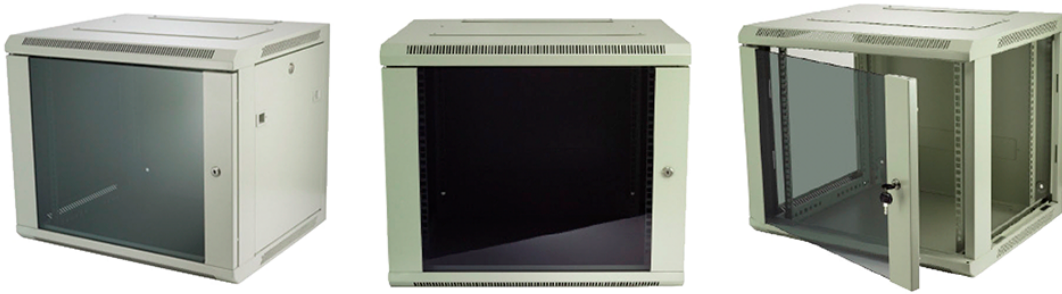

Excel WR390 Wall Rack Network Data Cabinet 15U 390 mm Deep Black

Part Code: WB15.390SG-BK

sales@excel-networking.com
excel-networking.com

Product images

- Aesthetically pleasing design with framed glass front door