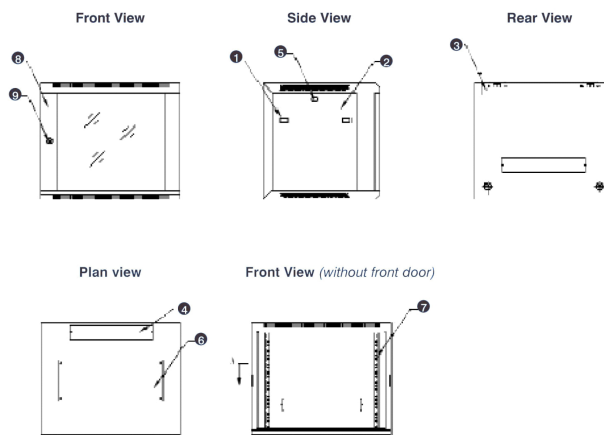

- Lockable, quick release side panels, for maximum access into cabinet

- Cable entry cut out in top and base

- Angled vented roof

- Adjustable 19" mounting profiles

Excel WR390 Wall Rack Network Data Cabinet 15U 390 mm Deep Black

Part Code: WB15.390SG-BK

sales@excel-networking.com
excel-networking.com

Exploded view

- 1 Frame
- 2 Side panel
- 3 Mounting panel
- 4 Cable entry cover, removeable
- 5 Side key lock
- 6 Fan cover, removeable
- 7 Mounting profile
- 8 Front door
- 9 Front door key lock
- 10 Slam latch lock