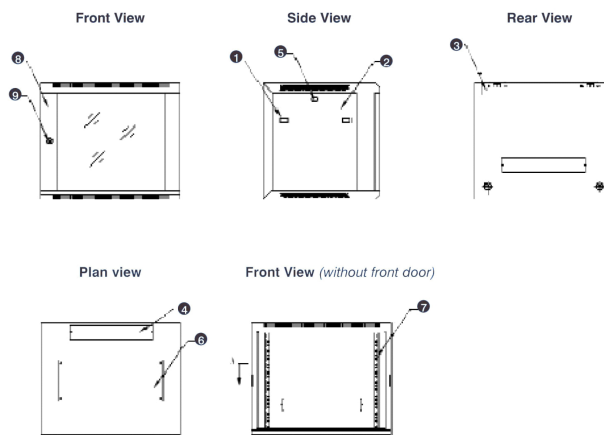

- Lockable, quick release side panels, for maximum access into cabinet

- Cable entry cut out in top and base

- Angled vented roof

- Adjustable 19" mounting profiles

Excel WR390 Wall Rack Network Data Cabinet 15U 390 mm Deep Black

Part Code: WB15.390SG-BK

sales@excel-networking.com
excel-networking.com

Exploded view

- ① Frame
- ② Side panel
- ③ Mounting panel
- ④ Cable entry cover, removeable
- ⑤ Side key lock
- ⑥ Fan cover, removeable
- ⑦ Mounting profile
- ⑧ Front door
- ⑨ Front door key lock
- ⑩ Slam latch lock