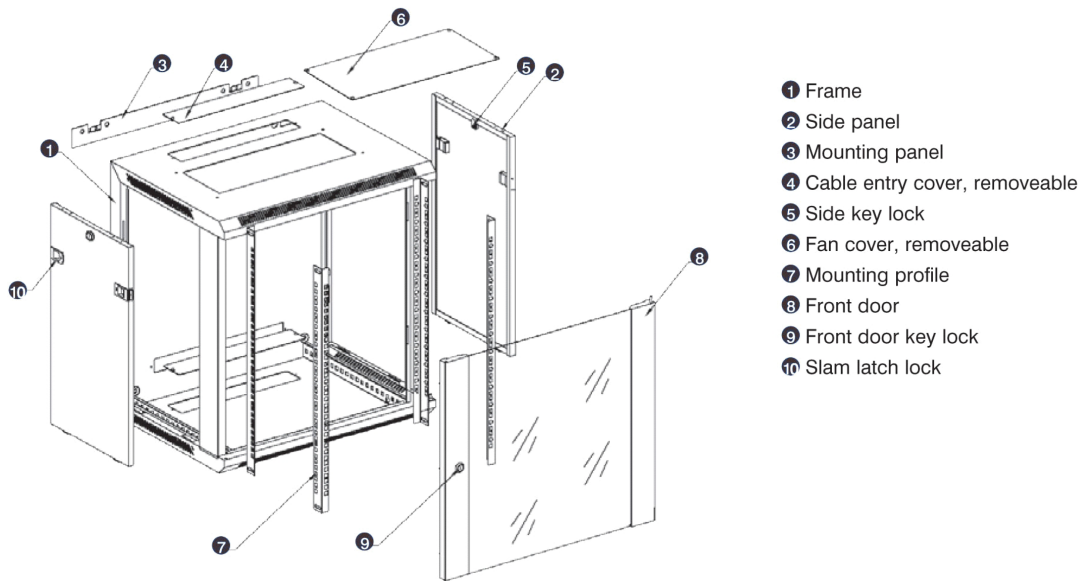

- Lockable, quick release side panels, for maximum access into cabinet

- Cable entry cut out in top and base

- Angled vented roof

- Adjustable 19" mounting profiles

Excel WR390 Wall Rack Network Data Cabinet 15U 390 mm Deep Black

Part Code: WB15.390SG-BK

sales@excel-networking.com
excel-networking.com

Exploded view

- 1 Frame
- 2 Side panel
- 3 Mounting panel
- 4 Cable entry cover, removeable
- 5 Side key lock
- 6 Fan cover, removeable
- 7 Mounting profile
- 8 Front door
- 9 Front door key lock
- 10 Slam latch lock