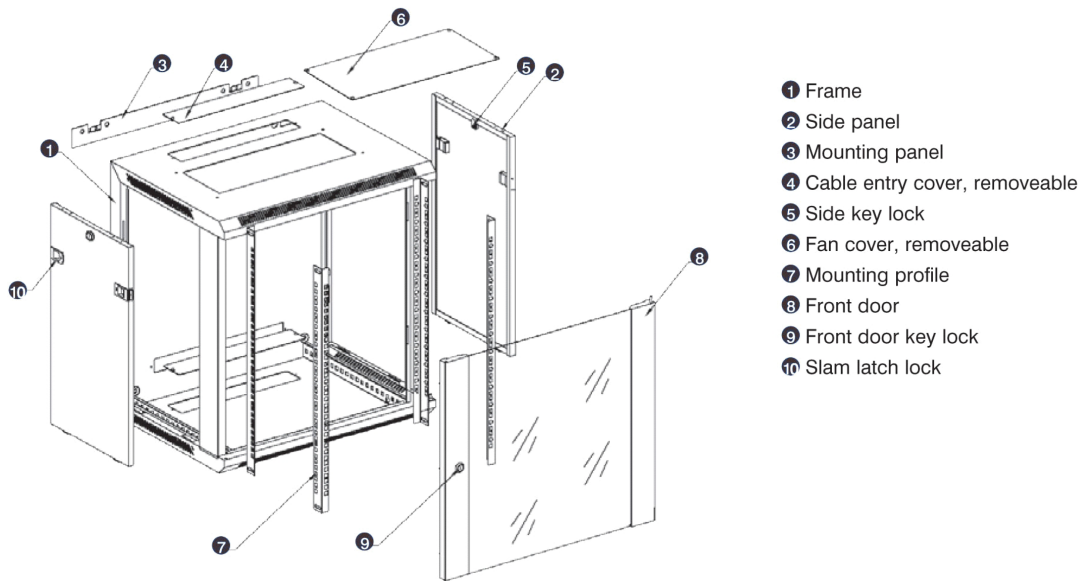

- Lockable, quick release side panels, for maximum access into cabinet

- Cable entry cut out in top and base

- Angled vented roof

- Adjustable 19" mounting profiles

Excel WR390 Wall Rack Network Data Cabinet 15U 390 mm Deep Black

Part Code: WB15.390SG-BK

sales@excel-networking.com
excel-networking.com

Exploded view

- ① Frame
- ② Side panel
- ③ Mounting panel
- ④ Cable entry cover, removeable
- ⑤ Side key lock
- ⑥ Fan cover, removeable
- ⑦ Mounting profile
- ⑧ Front door
- ⑨ Front door key lock
- ⑩ Slam latch lock