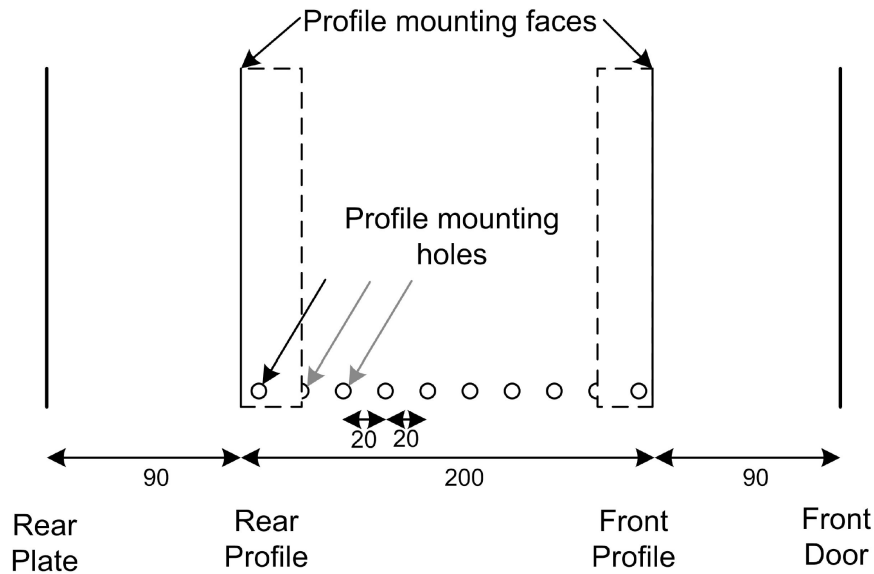

Excel WR390 Wall Rack Network Data Cabinet 15U 390 mm Deep Black

Part Code: WB15.390SG-BK

sales@excel-networking.com
excel-networking.com

Product drawings

All dimensions in mm

Part Code Table

Part Code	Description
WB12.390SG	Excel Environ WR390 Wall Rack Network Data Cabinet 12U 390 mm Deep Grey
WB12.390SG-BK	Excel WR390 Wall Rack Network Data Cabinet 12U 390 mm Deep Black
WB15.390SG	Excel WR390 Wall Rack Network Data Cabinet 15U 390 mm Deep Grey
WB15.390SG-BK	Excel WR390 Wall Rack Network Data Cabinet 15U 390 mm Deep Black
WB18.390SG	Excel Environ WR390 Wall Rack Network Data Cabinet 18U 390 mm Deep Grey
WB18.390SG-BK	Excel WR390 Wall Rack Network Data Cabinet 18U 390 mm Deep Black
WB21.390SG	Excel Environ WR390 Wall Rack Network Data Cabinet 21U 390 mm Deep Grey
WB21.390SG-BK	Excel WR390 Wall Rack Network Data Cabinet 21U 390 mm Deep Black