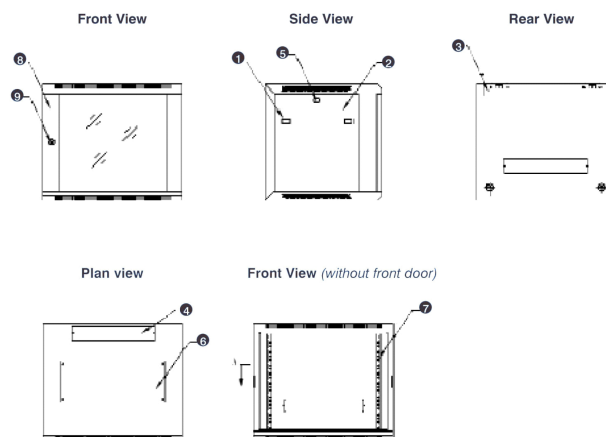

### Images du produit

- Aesthetically pleasing design with framed glass front door

- Lockable, quick release side panels, for maximum access into cabinet

- Cable entry cut out in top and base

- Angled vented roof

- Adjustable 19" mounting profiles

**Vue éclatée**

- ① Frame
- ② Side panel
- ③ Mounting panel
- ④ Cable entry cover, removeable
- ⑤ Side key lock
- ⑥ Fan cover, removeable
- ⑦ Mounting profile
- ⑧ Front door
- ⑨ Front door key lock
- ⑩ Slam latch lock