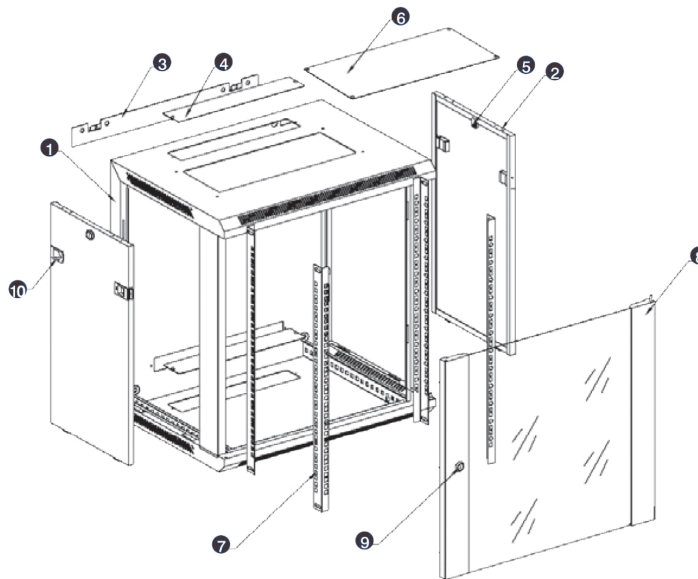

### Images du produit

- Aesthetically pleasing design with framed glass front door

- Lockable, quick release side panels, for maximum access into cabinet

- Cable entry cut out in top and base

- Angled vented roof

- Adjustable 19" mounting profiles

**Vue éclatée**

- ① Frame
- ② Side panel
- ③ Mounting panel
- ④ Cable entry cover, removeable
- ⑤ Side key lock
- ⑥ Fan cover, removeable
- ⑦ Mounting profile
- ⑧ Front door
- ⑨ Front door key lock
- ⑩ Slam latch lock