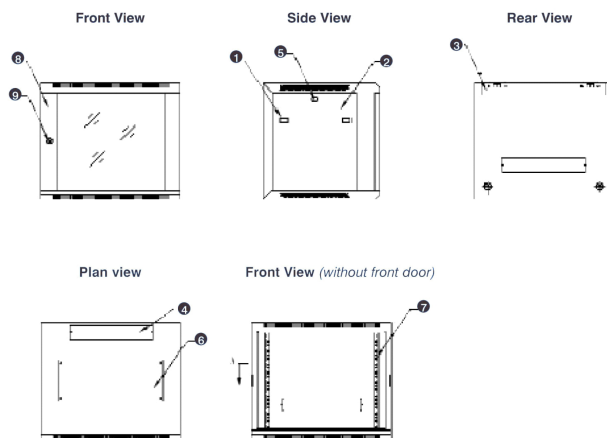

- Lockable, quick release side panels, for maximum access into cabinet

- Cable entry cut out in top and base

- Angled vented roof

- Adjustable 19" mounting profiles

Excel WR390 Wall Rack Network Data Cabinet 18U 390 mm Deep Black

Part Code: WB18.390SG-BK

sales@excel-networking.com
excel-networking.com

Exploded view

- ① Frame
- ② Side panel
- ③ Mounting panel
- ④ Cable entry cover, removeable
- ⑤ Side key lock
- ⑥ Fan cover, removeable
- ⑦ Mounting profile
- ⑧ Front door
- ⑨ Front door key lock
- ⑩ Slam latch lock

- ① Slam latch lock
- ② Side panel
- ③ Mounting panel
- ④ Cable entry cover, removeable
- ⑤ Side key lock
- ⑥ Fan cover, removeable
- ⑦ Mounting profile
- ⑧ Front door
- ⑨ Front door key lock

Excel WR390 Wall Rack Network Data Cabinet 18U 390 mm Deep Black