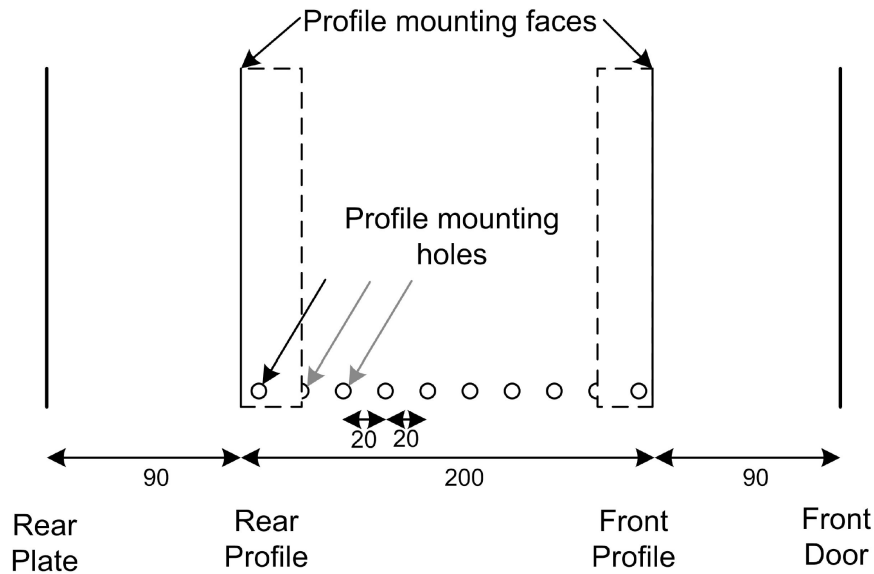

Excel WR390 Wall Rack Network Data Cabinet 18U 390 mm Deep Black

Part Code: WB18.390SG-BK

sales@excel-networking.com
excel-networking.com

Product drawings

All dimensions in mm

Part Code Table

Part Code	Description
WB12.390SG	Excel Environ WR390 Wall Rack Network Data Cabinet 12U 390 mm Deep Grey
WB12.390SG-BK	Excel WR390 Wall Rack Network Data Cabinet 12U 390 mm Deep Black
WB15.390SG	Excel WR390 Wall Rack Network Data Cabinet 15U 390 mm Deep Grey
WB15.390SG-BK	Excel WR390 Wall Rack Network Data Cabinet 15U 390 mm Deep Black
WB18.390SG	Excel Environ WR390 Wall Rack Network Data Cabinet 18U 390 mm Deep Grey
WB18.390SG-BK	Excel WR390 Wall Rack Network Data Cabinet 18U 390 mm Deep Black
WB21.390SG	Excel Environ WR390 Wall Rack Network Data Cabinet 21U 390 mm Deep Grey
WB21.390SG-BK	Excel WR390 Wall Rack Network Data Cabinet 21U 390 mm Deep Black