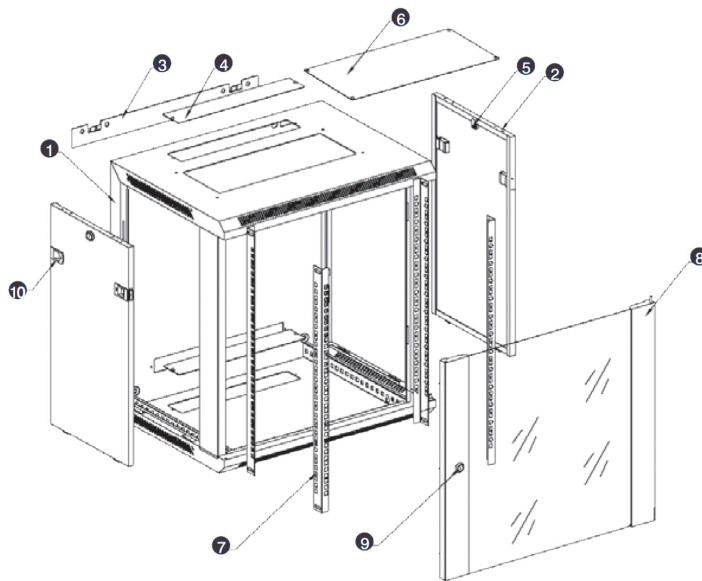

- Lockable, quick release side panels, for maximum access into cabinet

- Cable entry cut out in top and base

- Angled vented roof

- Adjustable 19" mounting profiles

Excel WR390 Wall Rack Network Data Cabinet 18U 390 mm Deep Black

Part Code: WB18.390SG-BK

sales@excel-networking.com
excel-networking.com

Exploded view

- ① Frame
- ② Side panel
- ③ Mounting panel
- ④ Cable entry cover, removeable
- ⑤ Side key lock
- ⑥ Fan cover, removeable
- ⑦ Mounting profile
- ⑧ Front door
- ⑨ Front door key lock
- ⑩ Slam latch lock

- ① Slam latch lock
- ② Side panel
- ③ Mounting panel
- ④ Cable entry cover, removeable
- ⑤ Side key lock
- ⑥ Fan cover, removeable
- ⑦ Mounting profile
- ⑧ Front door
- ⑨ Front door key lock

Excel WR390 Wall Rack Network Data Cabinet 18U 390 mm Deep Black