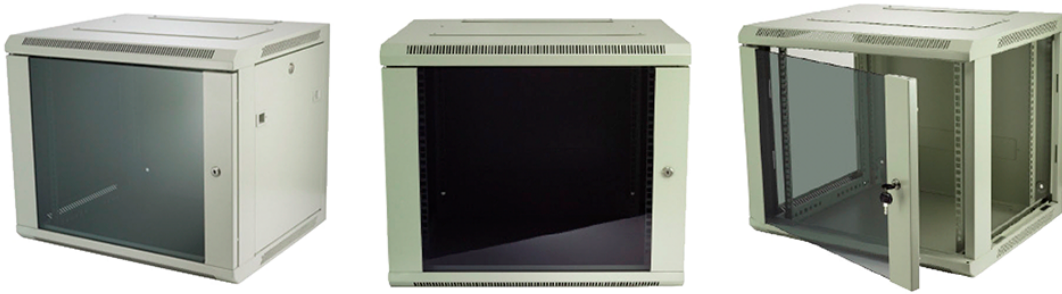

Excel WR390 Wall Rack Network Data Cabinet 18U 390 mm Deep Black

Part Code: WB18.390SG-BK

sales@excel-networking.com
excel-networking.com

Product images

- Aesthetically pleasing design with framed glass front door