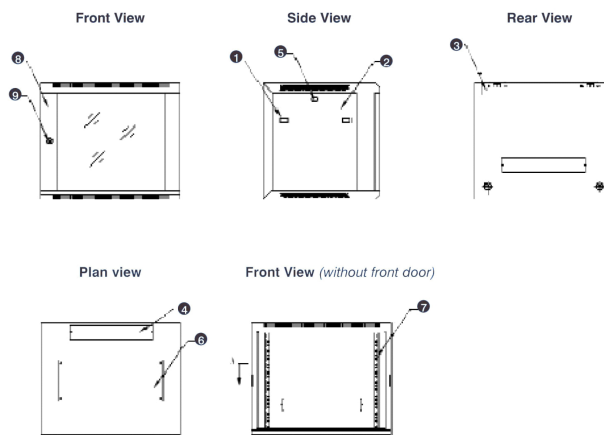

# Excel WR390 Wall Rack Network Data Cabinet 18U 390 mm Deep Black

Part Code: WB18.390SG-BK

sales@excel-networking.com  
excel-networking.com

## Exploded view

- ① Frame
- ② Side panel
- ③ Mounting panel
- ④ Cable entry cover, removeable
- ⑤ Side key lock
- ⑥ Fan cover, removeable
- ⑦ Mounting profile
- ⑧ Front door
- ⑨ Front door key lock
- ⑩ Slam latch lock