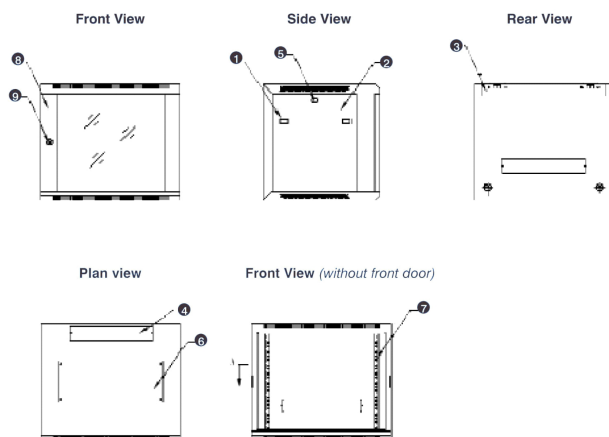

- Cable entry cut out in top and base

- Angled vented roof

- Adjustable 19" mounting profiles

Excel Environ WR500 Wall Rack Network Data Cabinet 18U 500 mm Deep Black

Item Code: WB18.5SGB

Exploded view

- ① Frame
- ② Side panel
- ③ Mounting panel
- ④ Cable entry cover, removeable
- ⑤ Side key lock
- ⑥ Fan cover, removeable
- ⑦ Mounting profile
- ⑧ Front door
- ⑨ Front door key lock
- ⑩ Slam latch lock

- ① Slam latch lock
- ② Side panel
- ③ Mounting panel
- ④ Cable entry cover, removeable
- ⑤ Side key lock
- ⑥ Fan cover, removeable
- ⑦ Mounting profile
- ⑧ Front door
- ⑨ Front door key lock

Excel Environ WR500 Wall Rack Network Data Cabinet 18U 500 mm Deep Black