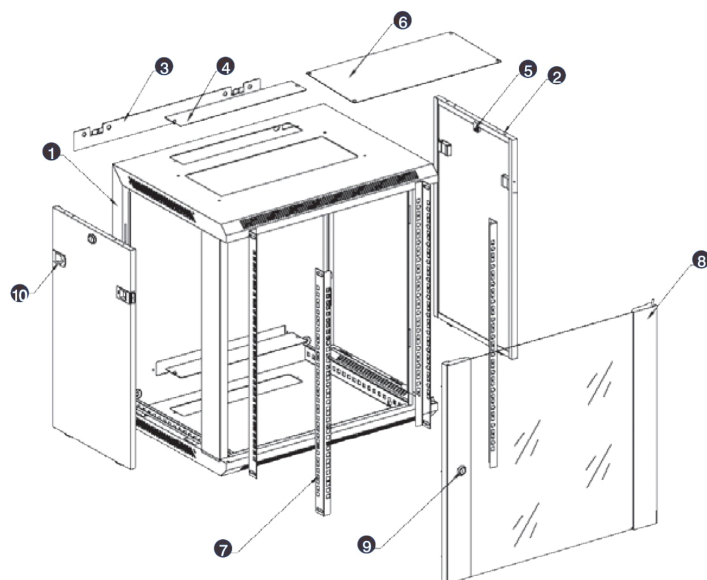

- Cable entry cut out in top and base

- Angled vented roof

- Adjustable 19" mounting profiles

Excel Environ WR500 Wall Rack Network Data Cabinet 18U 500 mm Deep Black

Item Code: WB18.5SGB

Exploded view

- ① Frame
- ② Side panel
- ③ Mounting panel
- ④ Cable entry cover, removeable
- ⑤ Side key lock
- ⑥ Fan cover, removeable
- ⑦ Mounting profile
- ⑧ Front door
- ⑨ Front door key lock
- ⑩ Slam latch lock

- ① Slam latch lock
- ② Side panel
- ③ Mounting panel
- ④ Cable entry cover, removeable
- ⑤ Side key lock
- ⑥ Fan cover, removeable
- ⑦ Mounting profile
- ⑧ Front door
- ⑨ Front door key lock

Excel Environ WR500 Wall Rack Network Data Cabinet 18U 500 mm Deep Black