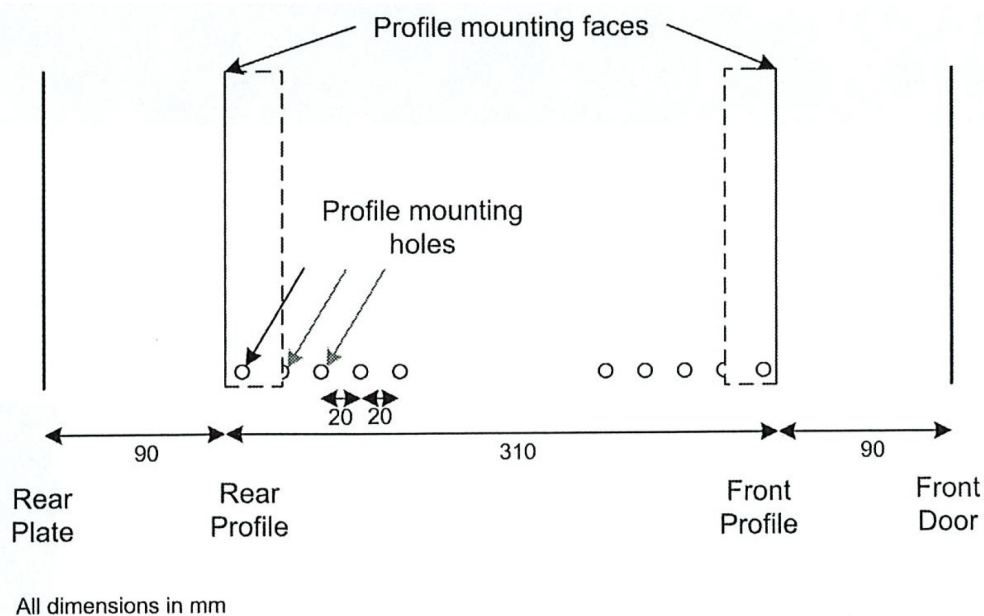

Excel Environ WR500 Wall Rack Network Data Cabinet 18U 500 mm Deep Black

Item Code: WB18.5SGB

Product drawings

Part Number Table

Part Number	Description
WB12.5SG	Excel Environ WR500 Wall Rack Network Data Cabinet 12U 500 mm Deep Grey
WB12.5SGB	Excel Environ WR500 Wall Rack Network Data Cabinet 12U 500 mm Deep Black
WB15.5SG	Excel Environ WR500 Wall Rack Network Data Cabinet 15U 500 mm Deep Grey
WB15.5SGB	Excel Environ WR500 Wall Rack Network Data Cabinet 15U 500 mm Deep Black
WB18.5SG	Excel Environ WR500 Wall Rack Network Data Cabinet 18U 500 mm Deep Grey
WB18.5SGB	Excel Environ WR500 Wall Rack Network Data Cabinet 18U 500 mm Deep Black
WB21.5SG	Excel Environ WR500 Wall Rack Network Data Cabinet 21U 500 mm Deep Grey
WB21.5SGB	Excel Environ WR500 Wall Rack Network Data Cabinet 21U 500 mm Deep Black
WB6.5SG	Excel Environ WR500 Wall Rack Network Data Cabinet 6U 500 mm Deep Grey