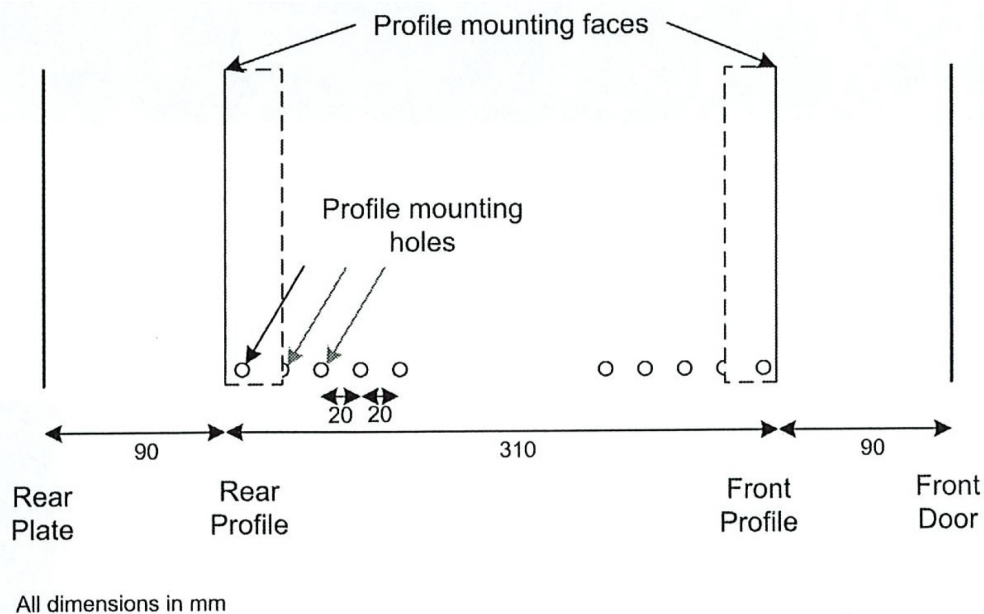

Dessins de produits

Informations concernant les références produits

Référence du produit	Description
WB12.5SG	Coffret muraux, 12u, 500 mm de profondeur, gris
WB12.5SGB	Coffret Muraux, 12U, 500 mm de Profondeur, Noir
WB15.5SG	Coffret muraux, 15U, 500 mm de profondeur, gris
WB15.5SGB	Coffret Muraux, 15U, 500 mm de Profondeur, Noir
WB18.5SG	Coffret muraux, 18u, 500 mm de profondeur, gris
WB18.5SGB	Coffret muraux, 18u, 500 mm de profondeur, noir
WB21.5SG	Coffret muraux, 21u, 500 mm de profondeur, gris
WB21.5SGB	Coffret muraux, 21u, 500 mm de profondeur, noir
WB6.5SG	Coffret muraux, 6u, 500 mm de profondeur, gris
WB6.5SGB	Coffret Muraux, 6U, 500 mm de Profondeur, Noir
WB9.5SG	Coffret muraux, 9u, 500 mm de profondeur, gris
WB9.5SGB	Coffret Muraux, 9U, 500 mm de Profondeur, Noir
WBFP12.5SG	Coffret muraux, 12u, 500 mm de profondeur, gris - Emballées à plat