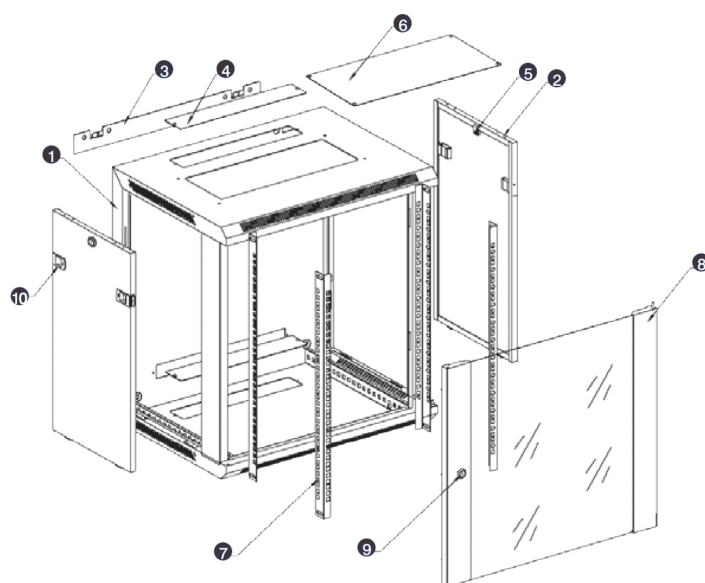

Images du produit

- Aesthetically pleasing design with framed glass front door

- Lockable, quick release side panels, for maximum access into cabinet

- Cable entry cut out in top and base

- Angled vented roof

- Adjustable 19" mounting profiles

Vue éclatée

- ① Frame
- ② Side panel
- ③ Mounting panel
- ④ Cable entry cover, removeable
- ⑤ Side key lock
- ⑥ Fan cover, removeable
- ⑦ Mounting profile
- ⑧ Front door
- ⑨ Front door key lock
- ⑩ Slam latch lock