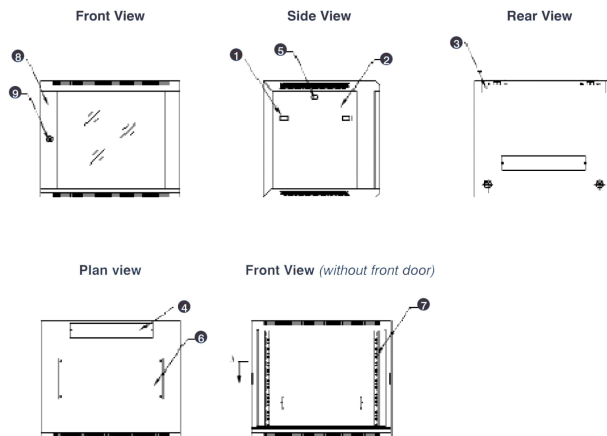

- Cable entry cut out in top and base

- Angled vented roof

- Adjustable 19" mounting profiles

Excel Environ WR600 Wall Rack Network Data Cabinet 18U 600 mm Deep Grey

Item Code: WB18.6SG

Exploded view

- ① Frame
- ② Side panel
- ③ Mounting panel
- ④ Cable entry cover, removeable
- ⑤ Side key lock
- ⑥ Fan cover, removeable
- ⑦ Mounting profile
- ⑧ Front door
- ⑨ Front door key lock
- ⑩ Slam latch lock

- ① Slam latch lock
- ② Side panel
- ③ Mounting panel
- ④ Cable entry cover, removeable
- ⑤ Side key lock
- ⑥ Fan cover, removeable
- ⑦ Mounting profile
- ⑧ Front door
- ⑨ Front door key lock

Excel Environ WR600 Wall Rack Network Data Cabinet 18U 600 mm Deep Grey