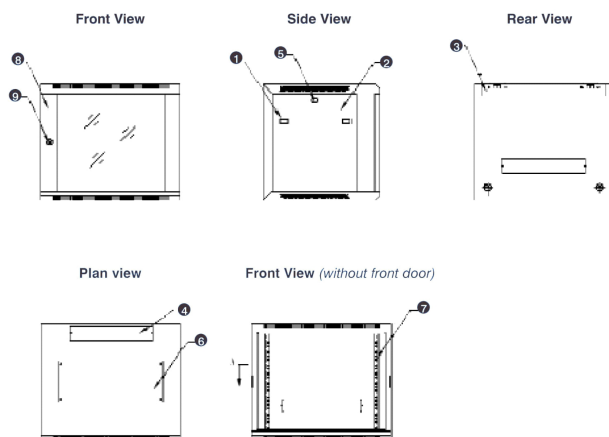

- Cable entry cut out in top and base

- Angled vented roof

- Adjustable 19" mounting profiles

Excel Environ WR600 Wall Rack Network Data Cabinet 18U 600 mm Deep Grey

Item Code: WB18.6SG

Exploded view

- ① Frame
- ② Side panel
- ③ Mounting panel
- ④ Cable entry cover, removeable
- ⑤ Side key lock
- ⑥ Fan cover, removeable
- ⑦ Mounting profile
- ⑧ Front door
- ⑨ Front door key lock
- ⑩ Slam latch lock

- ① Slam latch lock
- ② Side panel
- ③ Mounting panel
- ④ Cable entry cover, removeable
- ⑤ Side key lock
- ⑥ Fan cover, removeable
- ⑦ Mounting profile
- ⑧ Front door
- ⑨ Front door key lock

Excel Environ WR600 Wall Rack Network Data Cabinet 18U 600 mm Deep Grey