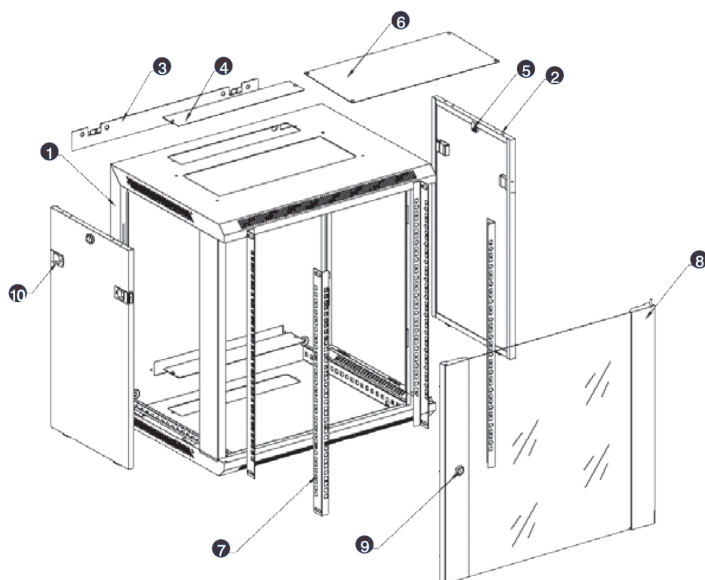

- Cable entry cut out in top and base

- Angled vented roof

- Adjustable 19" mounting profiles

Excel Environ WR600 Wall Rack Network Data Cabinet 18U 600 mm Deep Grey

Item Code: WB18.6SG

Exploded view

- ① Frame
- ② Side panel
- ③ Mounting panel
- ④ Cable entry cover, removeable
- ⑤ Side key lock
- ⑥ Fan cover, removeable
- ⑦ Mounting profile
- ⑧ Front door
- ⑨ Front door key lock
- ⑩ Slam latch lock

- ① Slam latch lock
- ② Side panel
- ③ Mounting panel
- ④ Cable entry cover, removeable
- ⑤ Side key lock
- ⑥ Fan cover, removeable
- ⑦ Mounting profile
- ⑧ Front door
- ⑨ Front door key lock

Excel Environ WR600 Wall Rack Network Data Cabinet 18U 600 mm Deep Grey