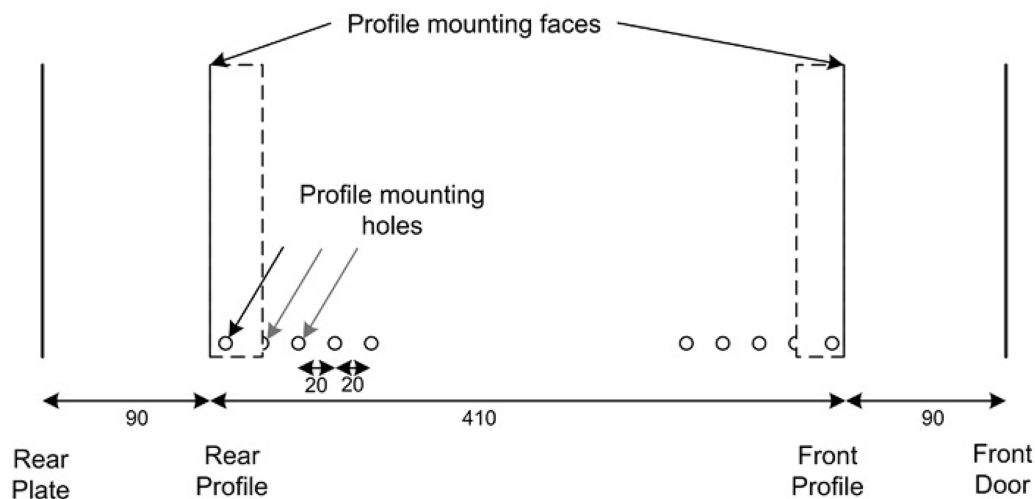

Excel Environ WR600 Wall Rack Network Data Cabinet 18U 600 mm Deep Grey

Item Code: WB18.6SG

Product drawings

All dimensions in mm

Part Number Table

Part Number	Description
WB12.6SG	Excel Environ WR600 Wall Rack Network Data Cabinet 12U 600 mm Deep Grey
WB12.6SGB	Excel Environ WR600 Wall Rack Network Data Cabinet 12U 600 mm Deep Black
WB15.6SG	Excel Environ WR600 Wall Rack Network Data Cabinet 15U 600 mm Deep Grey
WB15.6SGB	Excel Environ WR600 Wall Rack Network Data Cabinet 15U 600 mm Deep Black
WB18.6SG	Excel Environ WR600 Wall Rack Network Data Cabinet 18U 600 mm Deep Grey
WB18.6SGB	Excel Environ WR600 Wall Rack Network Data Cabinet 18U 600 mm Deep Black
WB21.6SG	Excel Environ WR600 Wall Rack Network Data Cabinet 21U 600 mm Deep Grey
WB21.6SGB	Excel Environ WR600 Wall Rack Network Data Cabinet 21U 600 mm Deep Black
WB6.6SG	Excel Environ WR600 Wall Rack Network Data Cabinet 6U 600 mm Deep Grey
WB6.6SGB	Excel Environ WR600 Wall Rack Network Data Cabinet 6U 600 mm Deep Black