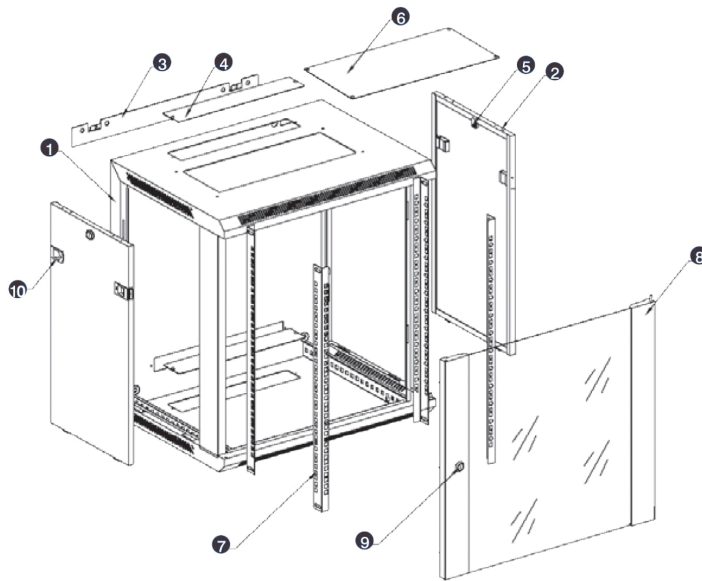

- Cable entry cut out in top and base

- Angled vented roof

- Adjustable 19" mounting profiles

Excel Environ WR600 Wall Rack Network Data Cabinet 18U 600 mm Deep Grey

Item Code: WB18.6SG

Exploded view

- ① Frame
- ② Side panel
- ③ Mounting panel
- ④ Cable entry cover, removeable
- ⑤ Side key lock
- ⑥ Fan cover, removeable
- ⑦ Mounting profile
- ⑧ Front door
- ⑨ Front door key lock
- ⑩ Slam latch lock

- ① Slam latch lock
- ② Side panel
- ③ Mounting panel
- ④ Cable entry cover, removeable
- ⑤ Side key lock
- ⑥ Fan cover, removeable
- ⑦ Mounting profile
- ⑧ Front door
- ⑨ Front door key lock

Excel Environ WR600 Wall Rack Network Data Cabinet 18U 600 mm Deep Grey