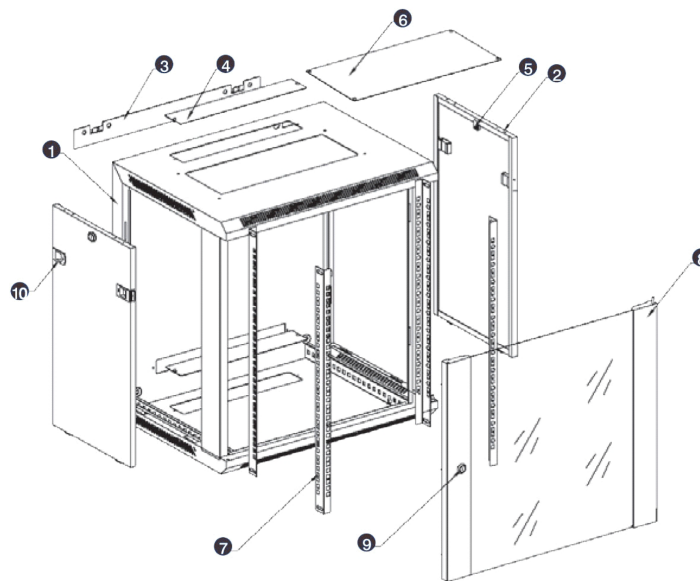

Images du produit

- Aesthetically pleasing design with framed glass front door

- Lockable, quick release side panels, for maximum access into cabinet

- Cable entry cut out in top and base

- Angled vented roof

- Adjustable 19" mounting profiles

Vue éclatée

- ① Frame
- ② Side panel
- ③ Mounting panel
- ④ Cable entry cover, removeable
- ⑤ Side key lock
- ⑥ Fan cover, removeable
- ⑦ Mounting profile
- ⑧ Front door
- ⑨ Front door key lock
- ⑩ Slam latch lock