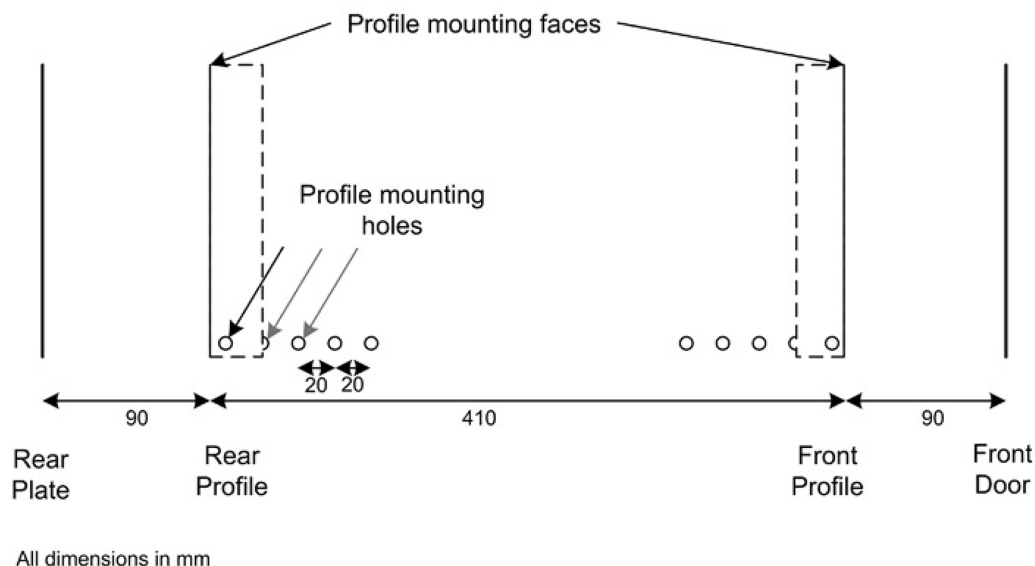

Dessins de produits

Informations concernant les références produits

Référence du produit	Description
WB12.6SG	Coffret Muraux, 12U, 600 mm de Profondeur, Gris
WB12.6SGB	Coffret Muraux, 12U, 600 mm de Profondeur, Noir
WB15.6SG	Coffret Muraux, 15U, 600 mm de Profondeur, Gris
WB15.6SGB	Coffret Muraux, 15U, 600 mm de Profondeur, Noir
WB18.6SG	Coffret Muraux, 18U, 600 mm de Profondeur, Gris
WB18.6SGB	Coffret Muraux, 18U, 600 mm de Profondeur, Noir
WB21.6SG	Coffret Muraux, 21U, 600 mm de Profondeur, Gris
WB21.6SGB	Coffret Muraux, 21U, 600 mm de Profondeur, Noir
WB6.6SG	Coffret Muraux, 6U, 600 mm de Profondeur, Gris
WB6.6SGB	Coffret Muraux, 6U, 600 mm de Profondeur, Noir
WB9.6SG	Coffret Muraux, 9U, 600 mm de Profondeur, Gris
WB9.6SGB	Coffret Muraux, 9U, 600 mm de Profondeur, Noir
WBFP12.6SG	Coffret Muraux, 12U, 600 mm de Profondeur, Gris Emballées à Plat
WBFP12.6SGB	Coffret Muraux, 12U, 600 mm de Profondeur, Noir Emballées à Plat
WBFP15.6SG	Coffret Muraux, 15U, 600 mm de Profondeur, Gris Emballées à Plat