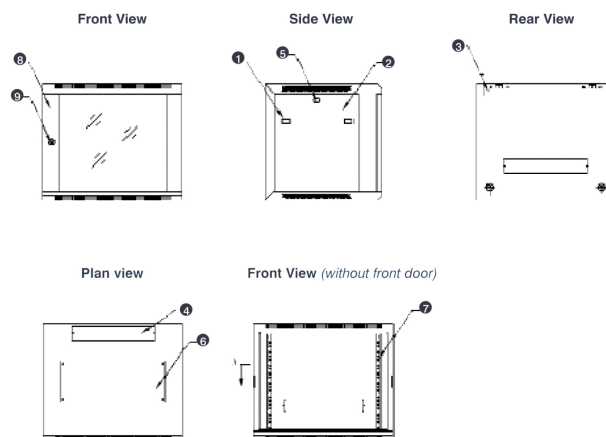

Images du produit

- Aesthetically pleasing design with framed glass front door

- Lockable, quick release side panels, for maximum access into cabinet

- Cable entry cut out in top and base

- Angled vented roof

- Adjustable 19" mounting profiles

Vue éclatée

- ① Frame
- ② Side panel
- ③ Mounting panel
- ④ Cable entry cover, removeable
- ⑤ Side key lock
- ⑥ Fan cover, removeable
- ⑦ Mounting profile
- ⑧ Front door
- ⑨ Front door key lock
- ⑩ Slam latch lock