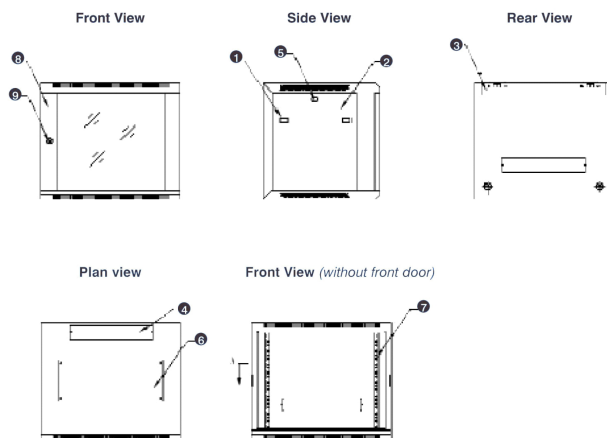

# Excel WR390 Wall Rack Network Data Cabinet 21U 390 mm Deep Black

Part Code: WB21.390SG-BK

sales@excel-networking.com  
excel-networking.com

## Exploded view

- ① Frame
- ② Side panel
- ③ Mounting panel
- ④ Cable entry cover, removeable
- ⑤ Side key lock
- ⑥ Fan cover, removeable
- ⑦ Mounting profile
- ⑧ Front door
- ⑨ Front door key lock
- ⑩ Slam latch lock