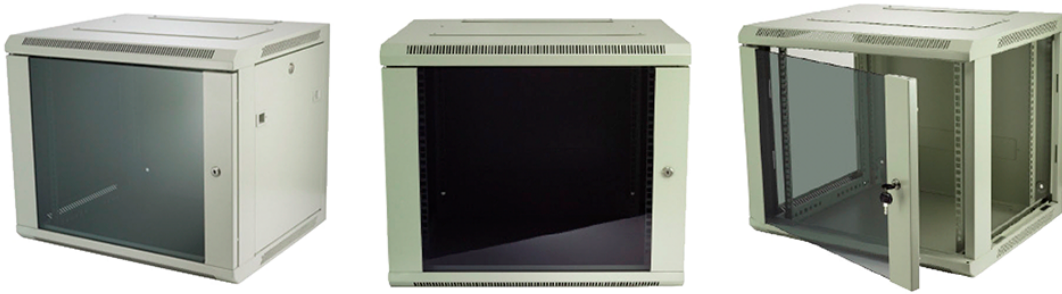

Excel WR390 Wall Rack Network Data Cabinet 21U 390 mm Deep Black

Part Code: WB21.390SG-BK

sales@excel-networking.com
excel-networking.com

Product images

- Aesthetically pleasing design with framed glass front door