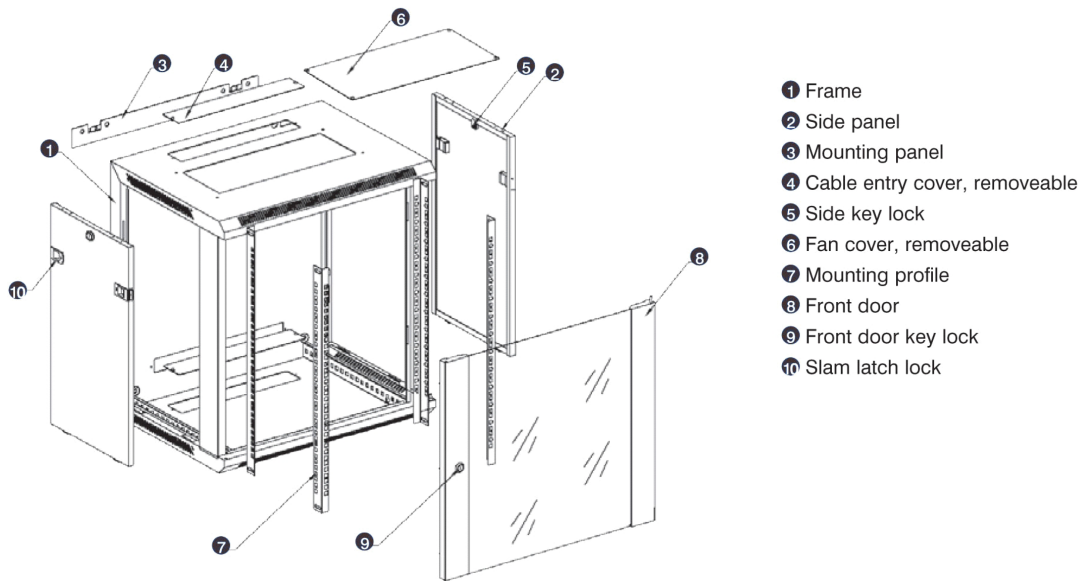

Excel WR390 Wall Rack Network Data Cabinet 21U 390 mm Deep Black

Part Code: WB21.390SG-BK

sales@excel-networking.com
excel-networking.com

Exploded view

- ① Frame
- ② Side panel
- ③ Mounting panel
- ④ Cable entry cover, removeable
- ⑤ Side key lock
- ⑥ Fan cover, removeable
- ⑦ Mounting profile
- ⑧ Front door
- ⑨ Front door key lock
- ⑩ Slam latch lock