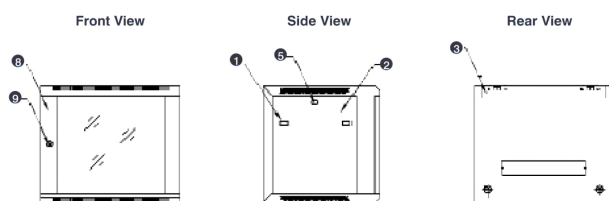

- Adjustable 19" mounting profiles

Vue éclatée

- ① Frame
- ② Side panel
- ③ Mounting panel
- ④ Cable entry cover, removeable
- ⑤ Side key lock
- ⑥ Fan cover, removeable
- ⑦ Mounting profile
- ⑧ Front door
- ⑨ Front door key lock
- ⑩ Slam latch lock