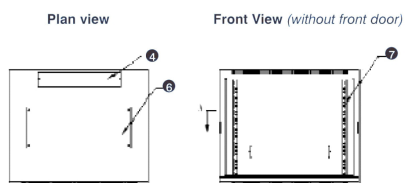

- Adjustable 19" mounting profiles

Vue éclatée

- ① Frame
- ② Side panel
- ③ Mounting panel
- ④ Cable entry cover, removeable
- ⑤ Side key lock
- ⑥ Fan cover, removeable
- ⑦ Mounting profile
- ⑧ Front door
- ⑨ Front door key lock
- ⑩ Slam latch lock