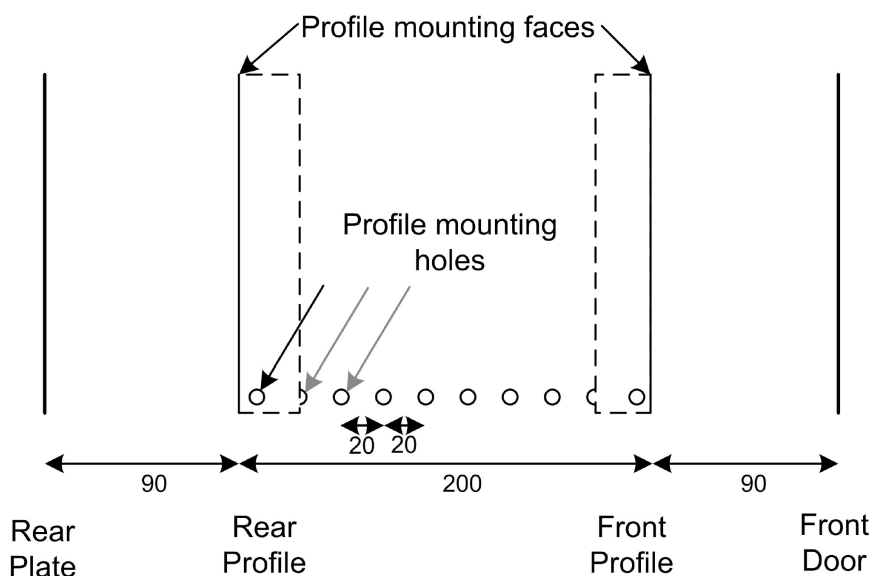

Dessins de produits

All dimensions in mm

Informations concernant les références produits

Référence du produit	Description
WB12.390SG	Coffret muraux, 12u, 390 mm de profondeur, gris
WB12.390SG-BK	Coffret Muraux, 12U, 390 mm de Profondeur, Noir
WB15.390SG	Coffret muraux, 15u, 390 mm de profondeur, gris
WB15.390SG-BK	Coffret muraux, 15U, 390 mm de profondeur, noir
WB18.390SG	Coffret muraux, 18u, 390 mm de profondeur, gris
WB18.390SG-BK	Coffret muraux, 18u, 390 mm de profondeur, noir
WB21.390SG	Coffret muraux, 21u, 390 mm de profondeur, gris
WB21.390SG-BK	Coffret muraux, 21u, 390 mm de profondeur, noir
WB6.390SG	Coffret Muraux, 6U, 390 mm de Profondeur, Gris
WB6.390SG-BK	Coffret Muraux, 6U, 390 mm de Profondeur, Noir
WB9.390SG	Coffret muraux, 9u, 390 mm de profondeur, gris
WB9.390SG-BK	Coffret Muraux, 9U, 390 mm de Profondeur, Noir
WBFP12.390SG	Coffret muraux, 12u, 390 mm de profondeur, gris - Emballées à plat