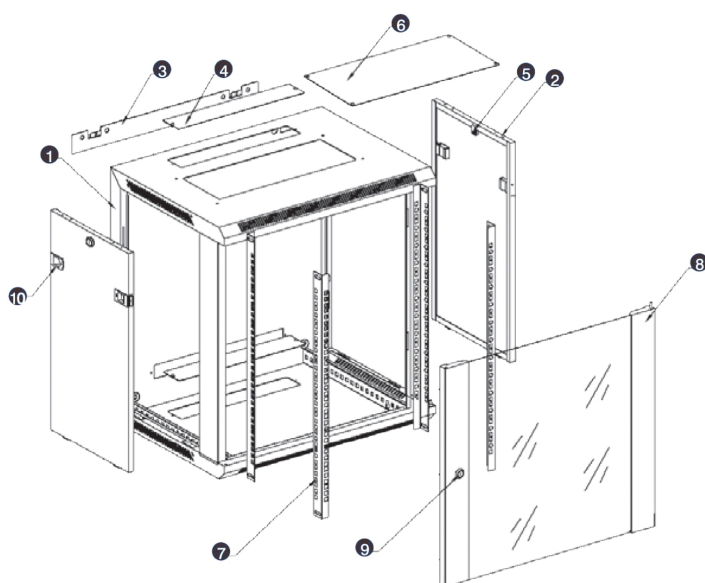

Images du produit

- Aesthetically pleasing design with framed glass front door

- Lockable, quick release side panels, for maximum access into cabinet

- Cable entry cut out in top and base

- Angled vented roof

- Adjustable 19" mounting profiles

Vue éclatée

- ① Frame
- ② Side panel
- ③ Mounting panel
- ④ Cable entry cover, removeable
- ⑤ Side key lock
- ⑥ Fan cover, removeable
- ⑦ Mounting profile
- ⑧ Front door
- ⑨ Front door key lock
- ⑩ Slam latch lock