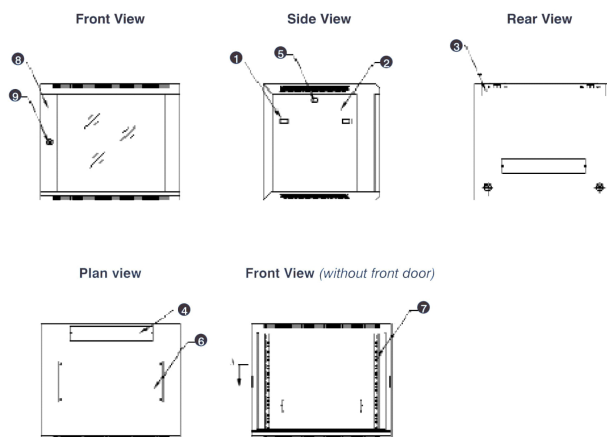

Images du produit

- Aesthetically pleasing design with framed glass front door

- Lockable, quick release side panels, for maximum access into cabinet

- Cable entry cut out in top and base

- Angled vented roof

- Adjustable 19" mounting profiles

Vue éclatée

- ① Frame
- ② Side panel
- ③ Mounting panel
- ④ Cable entry cover, removeable
- ⑤ Side key lock
- ⑥ Fan cover, removeable
- ⑦ Mounting profile
- ⑧ Front door
- ⑨ Front door key lock
- ⑩ Slam latch lock