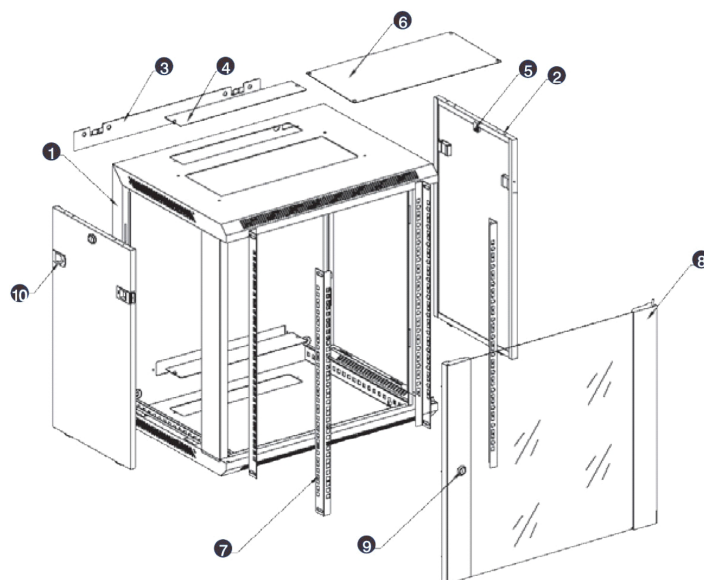

Images du produit

- Aesthetically pleasing design with framed glass front door

- Lockable, quick release side panels, for maximum access into cabinet

- Cable entry cut out in top and base

- Angled vented roof

- Adjustable 19" mounting profiles

Vue éclatée

- ① Frame
- ② Side panel
- ③ Mounting panel
- ④ Cable entry cover, removeable
- ⑤ Side key lock
- ⑥ Fan cover, removeable
- ⑦ Mounting profile
- ⑧ Front door
- ⑨ Front door key lock
- ⑩ Slam latch lock