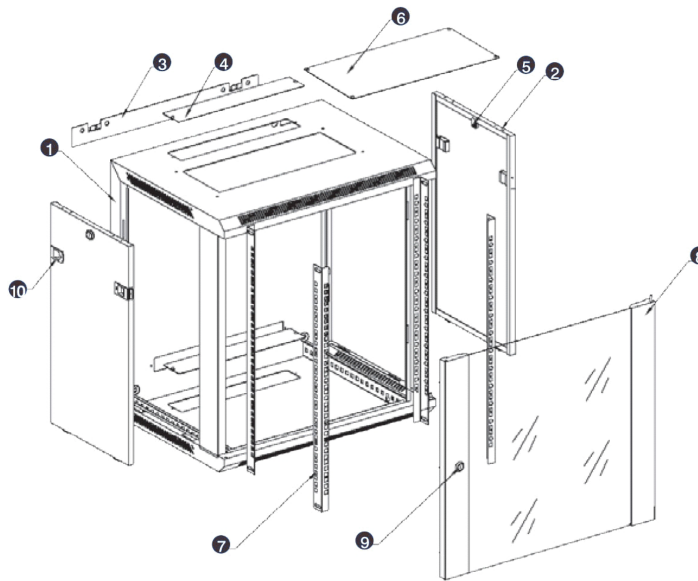

Images du produit

- Aesthetically pleasing design with framed glass front door

- Lockable, quick release side panels, for maximum access into cabinet

- Cable entry cut out in top and base

- Angled vented roof

- Adjustable 19" mounting profiles

Vue éclatée

- ① Frame
- ② Side panel
- ③ Mounting panel
- ④ Cable entry cover, removeable
- ⑤ Side key lock
- ⑥ Fan cover, removeable
- ⑦ Mounting profile
- ⑧ Front door
- ⑨ Front door key lock
- ⑩ Slam latch lock