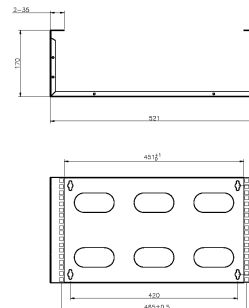

## Product Specifications

Feature	Values
Mounting Profile	Front side
Model	Hinged frame
Type of profile rail	L-shaped
Width	521 mm
Height	92 mm
Depth	170 mm
Modular spacing	19 inch
Number of rack units (RU)	2
With roof plate	yes
With front door	no
Side panels included	yes
Flat-packed	no
Material	Steel

## Product drawings (2U and 3U versions)

WB2UB

WB3UB

## Product drawings (4U and 6U versions)

WB4UB

WB6UB

## Part Number Table

Part Number	Description
WB2UB	Excel Hinged Wall Mount Frame Network Data Cabinet 2U WxD 521mm x 170mm Black
WB3UB	Excel Hinged Wall Mount Frame Network Data Cabinet 3U WxD 521mm x 170mm Black
WB4UB	Excel Hinged Wall Mount Frame Network Data Cabinet 4U WxD 521mm x 170mm Black
WB6UB	Excel Hinged Wall Mount Frame Network Data Cabinet 6U WxD 521mm x 170mm Black