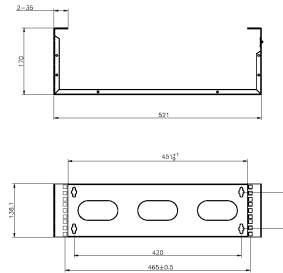

## Product Overview

WB2UB Excel Hinged Wall Mount Frame Network Data Cabinet 2U WxD 521mm x 170mm Black, part of a huge range of Network Data Cabinets available from Mayflex.

This compact wall mounted frame is ideal for cabling installations of a small number of points. Any number of units can be fixed together.

## Product Specifications

Feature	Values
Mounting Profile	Front side
Model	Hinged frame
Type of profile rail	L-shaped
Width	521 mm
Height	92 mm
Depth	170 mm
Modular spacing	19 inch
Number of rack units (RU)	2
With roof plate	yes
With front door	no
Side panels included	yes
Flat-packed	no
Material	Steel

# Excel Hinged Wall Mount Frame Network Data Cabinet 2U WxD 521mm x 170mm Black

Item Code: WB2UB

Type of surface

Powder coated

Colour

Black

## Product drawings (2U and 3U versions)

WB2UB

WB3UB