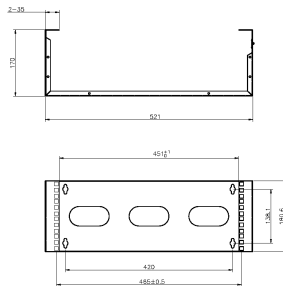

## Product Specifications

Feature	Values
Mounting Profile	Front side
Model	Hinged frame
Type of profile rail	L-shaped
Width	521 mm
Height	92 mm
Depth	170 mm
Modular spacing	19 inch
Number of rack units (RU)	2
With roof plate	yes
With front door	no
Side panels included	yes
Flat-packed	no
Material	Steel

## Product drawings (2U and 3U versions)

WB2UB

WB3UB

## Product drawings (4U and 6U versions)

WB4UB

WB6UB

## Part Number Table

Part Number	Description
WB2UB	Excel Hinged Wall Mount Frame Network Data Cabinet 2U WxD 521mm x 170mm Black
WB3UB	Excel Hinged Wall Mount Frame Network Data Cabinet 3U WxD 521mm x 170mm Black
WB4UB	Excel Hinged Wall Mount Frame Network Data Cabinet 4U WxD 521mm x 170mm Black
WB6UB	Excel Hinged Wall Mount Frame Network Data Cabinet 6U WxD 521mm x 170mm Black