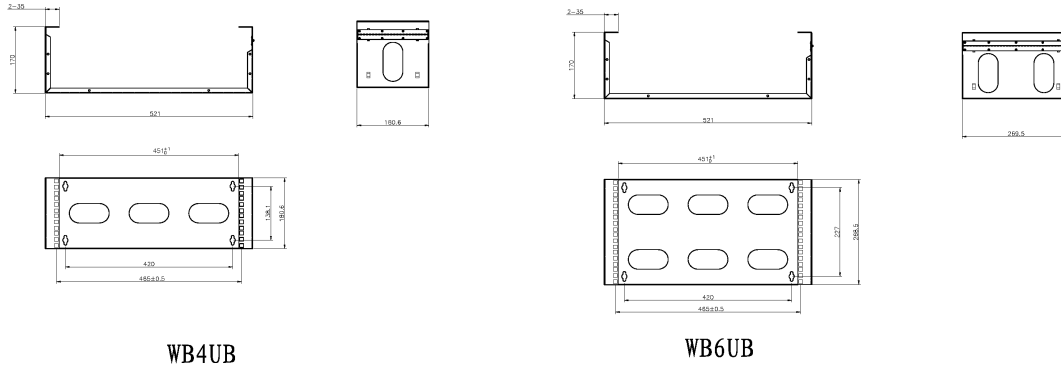

Product Overview

Excel Hinged Wall Mount Frame Network Data Cabinet 2U WxD 521 mm x 170 mm Black, part of a huge range of Network Data Cabinets available from Mayflex.

This compact wall mounted frame is ideal for cabling installations of a small number of points. Any number of units can be fixed together.

Product Specifications

Excel Hinged Wall Mount Frame Network Data Cabinet 2U WxD 521mm x 170mm Black

Part Code: WB2UB

sales@excel-networking.com
excel-networking.com

| Feature | Values |
|---------------------------|---------------|
| Mounting Profile | Front side |
| Model | Hinged frame |
| Type of profile rail | L-shaped |
| Width | 521 mm |
| Height | 92 mm |
| Depth | 170 mm |
| Modular spacing | 19 inch |
| Number of rack units (RU) | 2 |
| With roof plate | yes |
| With front door | no |
| Side panels included | yes |
| Flat-packed | no |
| Material | Steel |
| Type of surface | Powder coated |
| Colour | Black |

Excel Hinged Wall Mount Frame Network Data Cabinet 2U WxD 521mm x 170mm Black

Part Code: WB2UB

sales@excel-networking.com
excel-networking.com

Product drawings (2U and 3U versions)

Product drawings (4U and 6U versions)

Part Code Table

| Part Code | Description |
|-----------|---|
| WB2UB | Excel Hinged Wall Mount Frame Network Data Cabinet 2U WxD 521mm x 170mm Black |
| WB3UB | Excel Hinged Wall Mount Frame Network Data Cabinet 3U WxD 521mm x 170mm Black |
| WB4UB | Excel Hinged Wall Mount Frame Network Data Cabinet 4U WxD 521mm x 170mm Black |