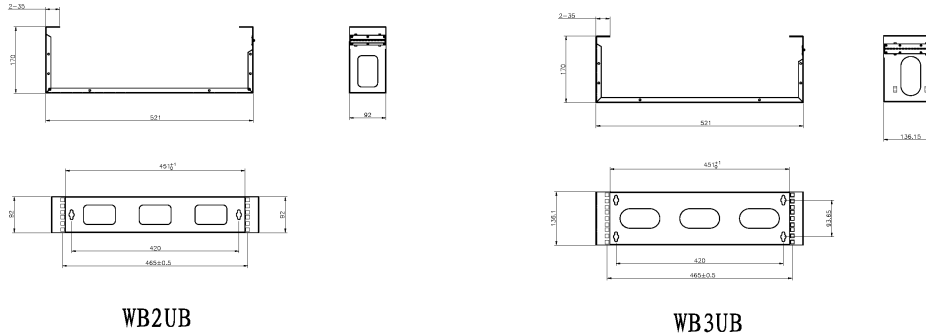

Product Overview

Excel Hinged Wall Mount Frame Network Data Cabinet 2U WxD 521 mm x 170 mm Black, part of a huge range of Network Data Cabinets available from Mayflex.

This compact wall mounted frame is ideal for cabling installations of a small number of points. Any number of units can be fixed together.

Product Specifications

Excel Hinged Wall Mount Frame Network Data Cabinet 2U WxD 521mm x 170mm Black

Part Code: WB2UB

sales@excel-networking.com
excel-networking.com

| Feature | Values |
|---------------------------|---------------|
| Mounting Profile | Front side |
| Model | Hinged frame |
| Type of profile rail | L-shaped |
| Width | 521 mm |
| Height | 92 mm |
| Depth | 170 mm |
| Modular spacing | 19 inch |
| Number of rack units (RU) | 2 |
| With roof plate | yes |
| With front door | no |
| Side panels included | yes |
| Flat-packed | no |
| Material | Steel |
| Type of surface | Powder coated |
| Colour | Black |

Excel Hinged Wall Mount Frame Network Data Cabinet 2U WxD 521mm x 170mm Black

Part Code: WB2UB

sales@excel-networking.com
excel-networking.com

Product drawings (2U and 3U versions)

Product drawings (4U and 6U versions)

Part Code Table

| Part Code | Description |
|-----------|---|
| WB2UB | Excel Hinged Wall Mount Frame Network Data Cabinet 2U WxD 521mm x 170mm Black |
| WB3UB | Excel Hinged Wall Mount Frame Network Data Cabinet 3U WxD 521mm x 170mm Black |
| WB4UB | Excel Hinged Wall Mount Frame Network Data Cabinet 4U WxD 521mm x 170mm Black |