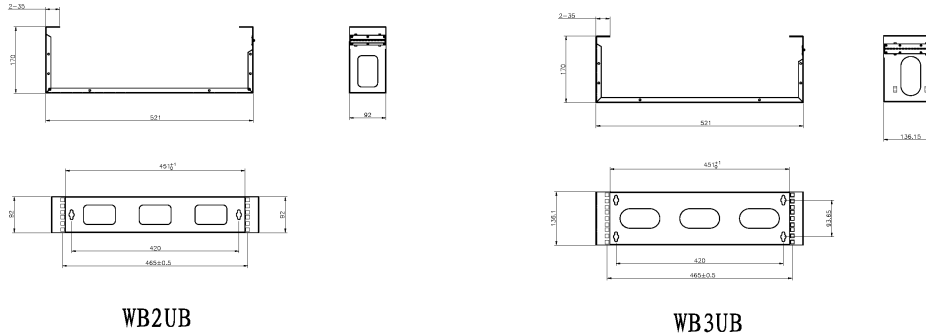

## Product Overview

Excel Hinged Wall Mount Frame Network Data Cabinet 2U WxD 521 mm x 170 mm Black, part of a huge range of Network Data Cabinets available from Mayflex.

This compact wall mounted frame is ideal for cabling installations of a small number of points. Any number of units can be fixed together.

# Excel Hinged Wall Mount Frame Network Data Cabinet 2U WxD 521mm x 170mm Black

Part Code: WB2UB

sales@excel-networking.com  
excel-networking.com

Feature	Values
Mounting Profile	Front side
Model	Hinged frame
Type of profile rail	L-shaped
Width	521 mm
Height	92 mm
Depth	170 mm
Modular spacing	19 inch
Number of rack units (RU)	2
With roof plate	yes
With front door	no
Side panels included	yes
Flat-packed	no
Material	Steel
Type of surface	Powder coated
Colour	Black

# Excel Hinged Wall Mount Frame Network Data Cabinet 2U WxD 521mm x 170mm Black

Part Code: WB2UB

sales@excel-networking.com  
excel-networking.com