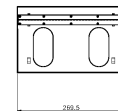

## Product Specifications

Feature	Values
Mounting Profile	Front side
Model	Hinged frame
Type of profile rail	L-shaped
Width	521 mm
Height	92 mm
Depth	170 mm
Modular spacing	19 inch
Number of rack units (RU)	2
With roof plate	yes
With front door	no
Side panels included	yes
Flat-packed	no
Material	Steel

## Product drawings (2U and 3U versions)

WB2UB

WB3UB

## Product drawings (4U and 6U versions)

WB4UB

WB6UB