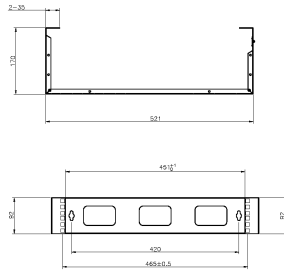

## Product Overview

WB2UB Excel Hinged Wall Mount Frame Network Data Cabinet 2U WxD 521mm x 170mm Black, part of a huge range of Network Data Cabinets available from Mayflex.

This compact wall mounted frame is ideal for cabling installations of a small number of points. Any number of units can be fixed together.

## Product Specifications

Feature	Values
Mounting Profile	Front side
Model	Hinged frame
Type of profile rail	L-shaped
Width	521 mm
Height	92 mm
Depth	170 mm
Modular spacing	19 inch
Number of rack units (RU)	2
With roof plate	yes
With front door	no
Side panels included	yes
Flat-packed	no
Material	Steel

# Excel Hinged Wall Mount Frame Network Data Cabinet 2U WxD 521mm x 170mm Black

Item Code: WB2UB

Type of surface

Powder coated

Colour

Black

## Product drawings (2U and 3U versions)

WB2UB

WB3UB