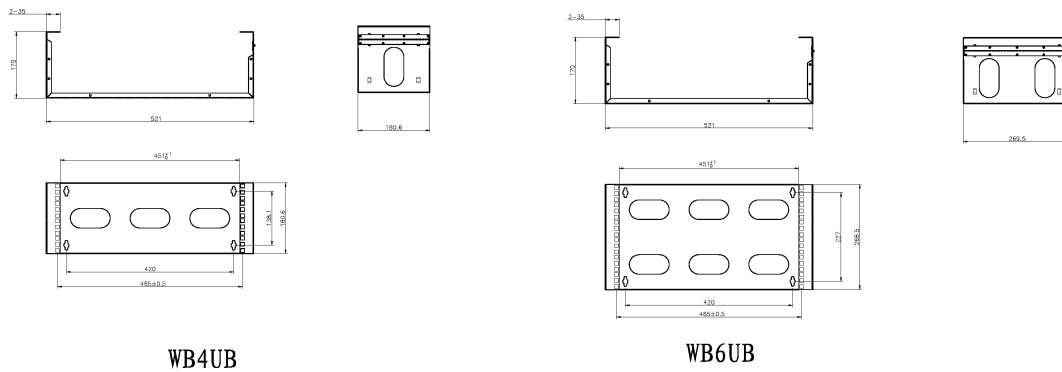

This compact wall mounted frame is ideal for cabling installations of a small number of points. Any number of units can be fixed together.

Product Specifications

Feature	Values
Mounting Profile	Front side
Model	Hinged frame
Type of profile rail	L-shaped
Width	521 mm
Height	136.1 mm
Depth	170 mm
Modular spacing	19 inch
Number of rack units (RU)	3
With roof plate	yes
With front door	no
Side panels included	yes

Excel Hinged Wall Mount Frame Network Data Cabinet 3U WxD 521mm x 170mm Black

Item Code: WB3UB

Flat-packed	no
Material	Steel
Type of surface	Powder coated
Colour	Black

Product drawings (2U and 3U versions)

Product drawings (4U and 6U versions)

Part Number Table

Part Number	Description
WB2UB	Excel Hinged Wall Mount Frame Network Data Cabinet 2U WxD 521mm x 170mm Black
WB3UB	Excel Hinged Wall Mount Frame Network Data Cabinet 3U WxD 521mm x 170mm Black
WB4UB	Excel Hinged Wall Mount Frame Network Data Cabinet 4U WxD 521mm x

Excel Hinged Wall Mount Frame Network Data Cabinet 3U WxD 521mm x 170mm Black

Item Code: WB3UB

170mm Black

WB6UB

Excel Hinged Wall Mount Frame Network Data Cabinet 6U WxD 521mm x 170mm Black

Excel is a world class premium performing end to end infrastructure solution designed, Manufactured, supported and delivered without compromise.