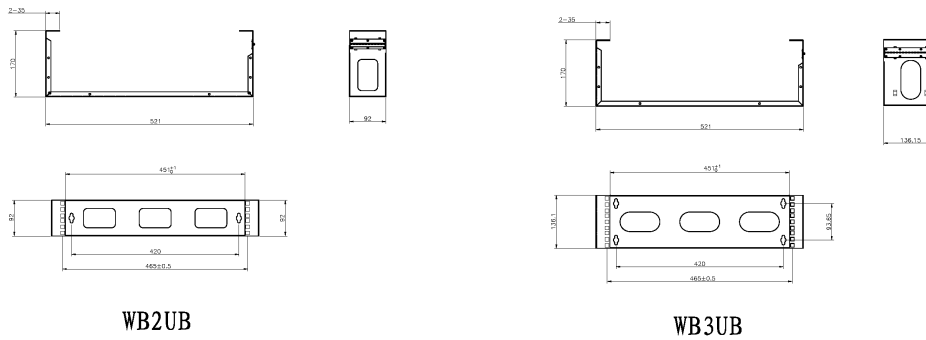

✕ Lid and base included

✕ 25 year system warranty

✕ CIBSE TM65 Embodied Carbon: 18.547 kg CO2e

Product Overview

WB3UB Excel Hinged Wall Mount Frame Network Data Cabinet 3U WxD 521 mm x 170 mm Black, part of a huge range of Network Data Cabinets available from Mayflex.

This compact wall mounted frame is ideal for cabling installations of a small number of points. Any number of units can be fixed together.

Product Specifications

| Feature | Values |
|---------------------------|--------------|
| Mounting Profile | Front side |
| Model | Hinged frame |
| Type of profile rail | L-shaped |
| Width | 521 mm |
| Height | 136.1 mm |
| Depth | 170 mm |
| Modular spacing | 19 inch |
| Number of rack units (RU) | 3 |
| With roof plate | yes |
| With front door | no |
| Side panels included | yes |

Excel Hinged Wall Mount Frame Network Data Cabinet 3U WxD 521mm x 170mm Black

Item Code: WB3UB

| | |
|-----------------|---------------|
| Flat-packed | no |
| Material | Steel |
| Type of surface | Powder coated |
| Colour | Black |

Product drawings (2U and 3U versions)

Product drawings (4U and 6U versions)

Part Number Table

| Part Number | Description |
|-------------|---|
| WB2UB | Excel Hinged Wall Mount Frame Network Data Cabinet 2U WxD 521mm x 170mm Black |
| WB3UB | Excel Hinged Wall Mount Frame Network Data Cabinet 3U WxD 521mm x 170mm Black |
| WB4UB | Excel Hinged Wall Mount Frame Network Data Cabinet 4U WxD 521mm x |