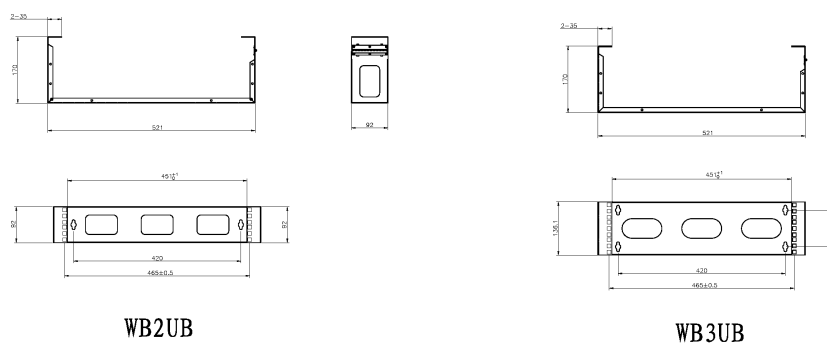

25 year system warranty

CIBSE TM65 Embodied Carbon: 18.547 kg CO2e

Product Overview

Excel Hinged Wall Mount Frame Network Data Cabinet 3U WxD 521 mm x 170 mm Black, part of a huge range of Network Data Cabinets available from Mayflex.

This compact wall mounted frame is ideal for cabling installations of a small number of points. Any number of units can be fixed together.

Product Specifications

Feature	Values
Mounting Profile	Front side
Model	Hinged frame
Type of profile rail	L-shaped
Width	521 mm
Height	136.1 mm
Depth	170 mm
Modular spacing	19 inch
Number of rack units (RU)	3
With roof plate	yes

Excel Hinged Wall Mount Frame Network Data Cabinet 3U WxD 521mm x 170mm Black

Item Code: WB3UB

With front door	no
Side panels included	yes
Flat-packed	no
Material	Steel
Type of surface	Powder coated
Colour	Black

Product drawings (2U and 3U versions)

Product drawings (4U and 6U versions)

Part Number Table

Part Number	Description
WB2UB	Excel Hinged Wall Mount Frame Network Data Cabinet 2U WxD 521mm x 170mm Black

Excel Hinged Wall Mount Frame Network Data Cabinet 3U WxD 521mm x 170mm Black