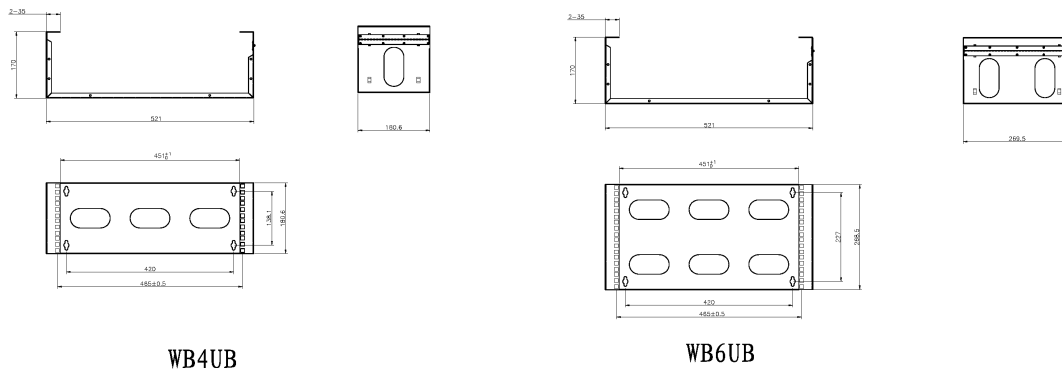

This compact wall mounted frame is ideal for cabling installations of a small number of points. Any number of units can be fixed together.

Product Specifications

| Feature | Values |
|---------------------------|--------------|
| Mounting Profile | Front side |
| Model | Hinged frame |
| Type of profile rail | L-shaped |
| Width | 521 mm |
| Height | 136.1 mm |
| Depth | 170 mm |
| Modular spacing | 19 inch |
| Number of rack units (RU) | 3 |
| With roof plate | yes |
| With front door | no |
| Side panels included | yes |

Excel Hinged Wall Mount Frame Network Data Cabinet 3U WxD 521mm x 170mm Black

Item Code: WB3UB

| | |
|-----------------|---------------|
| Flat-packed | no |
| Material | Steel |
| Type of surface | Powder coated |
| Colour | Black |

Product drawings (2U and 3U versions)

Product drawings (4U and 6U versions)

Part Number Table

| Part Number | Description |
|-------------|---|
| WB2UB | Excel Hinged Wall Mount Frame Network Data Cabinet 2U WxD 521mm x 170mm Black |
| WB3UB | Excel Hinged Wall Mount Frame Network Data Cabinet 3U WxD 521mm x 170mm Black |
| WB4UB | Excel Hinged Wall Mount Frame Network Data Cabinet 4U WxD 521mm x |

Excel Hinged Wall Mount Frame Network Data Cabinet 3U WxD 521mm x 170mm Black

Item Code: WB3UB

170mm Black

WB6UB

Excel Hinged Wall Mount Frame Network Data Cabinet 6U WxD 521mm x 170mm Black

Excel is a world class premium performing end to end infrastructure solution designed, Manufactured, supported and delivered without compromise.