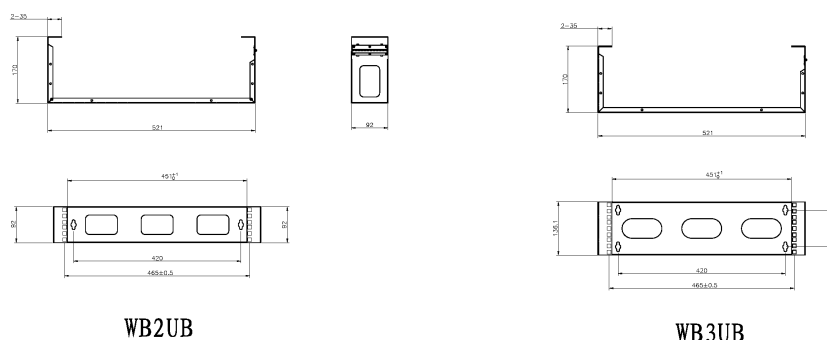

25 year system warranty

CIBSE TM65 Embodied Carbon: 18.547 kg CO2e

Product Overview

Excel Hinged Wall Mount Frame Network Data Cabinet 3U WxD 521 mm x 170 mm Black, part of a huge range of Network Data Cabinets available from Mayflex.

This compact wall mounted frame is ideal for cabling installations of a small number of points. Any number of units can be fixed together.

Product Specifications

Feature	Values
Mounting Profile	Front side
Model	Hinged frame
Type of profile rail	L-shaped
Width	521 mm
Height	136.1 mm
Depth	170 mm
Modular spacing	19 inch
Number of rack units (RU)	3
With roof plate	yes

Excel Hinged Wall Mount Frame Network Data Cabinet 3U WxD 521mm x 170mm Black

Item Code: WB3UB

With front door	no
Side panels included	yes
Flat-packed	no
Material	Steel
Type of surface	Powder coated
Colour	Black

Product drawings (2U and 3U versions)

Product drawings (4U and 6U versions)

Part Number Table

Part Number	Description
WB2UB	Excel Hinged Wall Mount Frame Network Data Cabinet 2U WxD 521mm x 170mm Black

Excel Hinged Wall Mount Frame Network Data Cabinet 3U WxD 521mm x 170mm Black