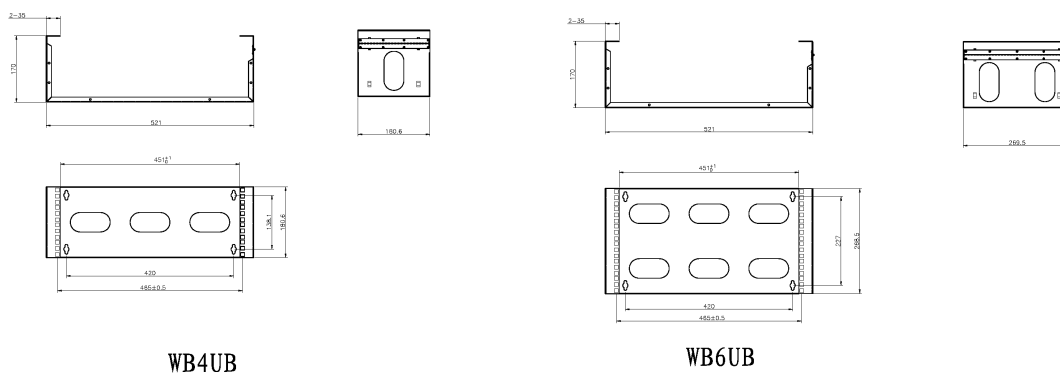

This compact wall mounted frame is ideal for cabling installations of a small number of points. Any number of units can be fixed together.

Product Specifications

Feature	Values
Mounting Profile	Front side
Model	Hinged frame
Type of profile rail	L-shaped
Width	521 mm
Height	136.1 mm
Depth	170 mm
Modular spacing	19 inch
Number of rack units (RU)	3
With roof plate	yes

Excel Hinged Wall Mount Frame Network Data Cabinet 3U WxD 521mm x 170mm Black

Item Code: WB3UB

With front door	no
Side panels included	yes
Flat-packed	no
Material	Steel
Type of surface	Powder coated
Colour	Black

Product drawings (2U and 3U versions)

Product drawings (4U and 6U versions)

Part Number Table

Part Number	Description
WB2UB	Excel Hinged Wall Mount Frame Network Data Cabinet 2U WxD 521mm x 170mm Black

Excel Hinged Wall Mount Frame Network Data Cabinet 3U WxD 521mm x 170mm Black