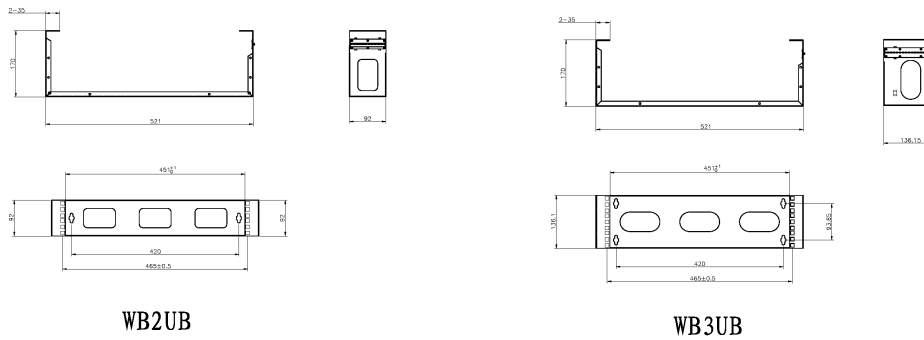

✕ Lid and base included

✕ 25 year system warranty

✕ CIBSE TM65 Embodied Carbon: 18.547 kg CO2e

Product Overview

WB3UB Excel Hinged Wall Mount Frame Network Data Cabinet 3U WxD 521 mm x 170 mm Black, part of a huge range of Network Data Cabinets available from Mayflex.

This compact wall mounted frame is ideal for cabling installations of a small number of points. Any number of units can be fixed together.

Product Specifications

Feature	Values
Mounting Profile	Front side
Model	Hinged frame
Type of profile rail	L-shaped
Width	521 mm
Height	136.1 mm
Depth	170 mm
Modular spacing	19 inch
Number of rack units (RU)	3
With roof plate	yes
With front door	no
Side panels included	yes

Excel Hinged Wall Mount Frame Network Data Cabinet 3U WxD 521mm x 170mm Black

Item Code: WB3UB

Flat-packed	no
Material	Steel
Type of surface	Powder coated
Colour	Black

Product drawings (2U and 3U versions)

Product drawings (4U and 6U versions)

Part Number Table

Part Number	Description
WB2UB	Excel Hinged Wall Mount Frame Network Data Cabinet 2U WxD 521mm x 170mm Black
WB3UB	Excel Hinged Wall Mount Frame Network Data Cabinet 3U WxD 521mm x 170mm Black
WB4UB	Excel Hinged Wall Mount Frame Network Data Cabinet 4U WxD 521mm x