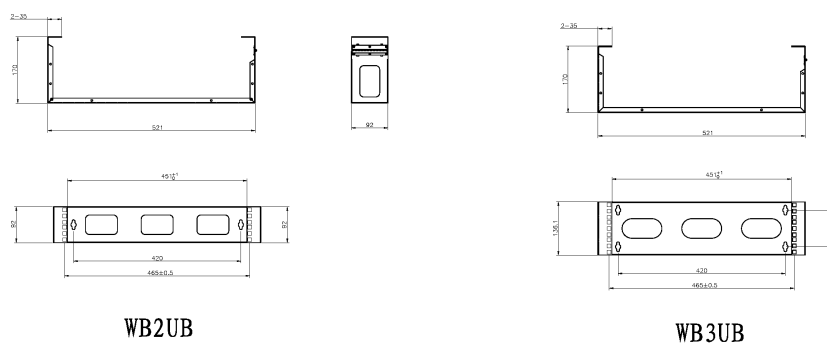

25 year system warranty

CIBSE TM65 Embodied Carbon: 20.165 kg CO₂e

Product Overview

Excel Hinged Wall Mount Frame Network Data Cabinet 4U WxD 521 mm x 170 mm Black, part of a huge range of Network Data Cabinets available from Mayflex.

This compact wall mounted frame is ideal for cabling installations of a small number of points. Any number of units can be fixed together.

Product Specifications

Feature	Values
Mounting Profile	Front side
Model	Hinged frame
Type of profile rail	L-shaped
Width	521 mm
Height	180.6 mm
Depth	170 mm
Modular spacing	19 inch
Number of rack units (RU)	4
With roof plate	yes

Excel Hinged Wall Mount Frame Network Data Cabinet 4U WxD 521mm x 170mm Black

Item Code: WB4UB

With front door	no
Side panels included	yes
Flat-packed	no
Material	Steel
Type of surface	Powder coated
Colour	Black

Product drawings (2U and 3U versions)

Product drawings (4U and 6U versions)

Part Number Table

Part Number	Description
WB2UB	Excel Hinged Wall Mount Frame Network Data Cabinet 2U WxD 521mm x 170mm Black

Excel Hinged Wall Mount Frame Network Data Cabinet 4U WxD 521mm x 170mm Black