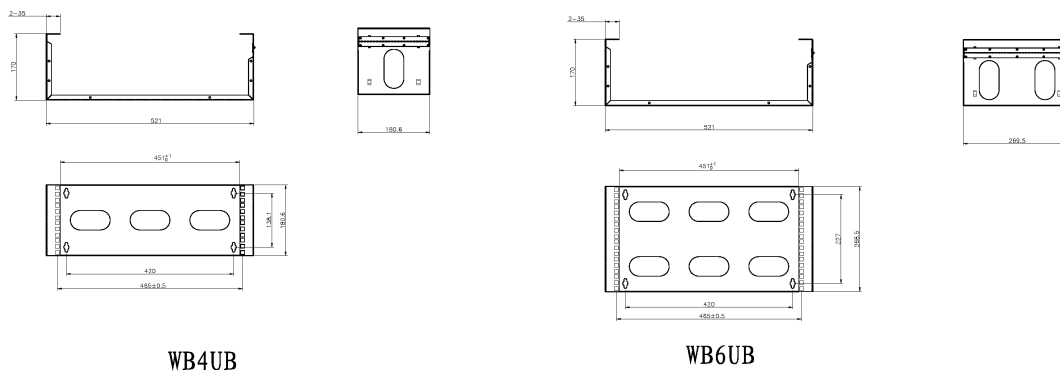

## Product Specifications

Feature	Values
Mounting Profile	Front side
Model	Hinged frame
Type of profile rail	L-shaped
Width	521 mm
Height	180.6 mm
Depth	170 mm
Modular spacing	19 inch
Number of rack units (RU)	4
With roof plate	yes
With front door	no
Side panels included	yes

# Excel Hinged Wall Mount Frame Network Data Cabinet 4U WxD 521mm x 170mm Black

Item Code: WB4UB

Flat-packed	no
Material	Steel
Type of surface	Powder coated
Colour	Black

## Product drawings (2U and 3U versions)

## Product drawings (4U and 6U versions)