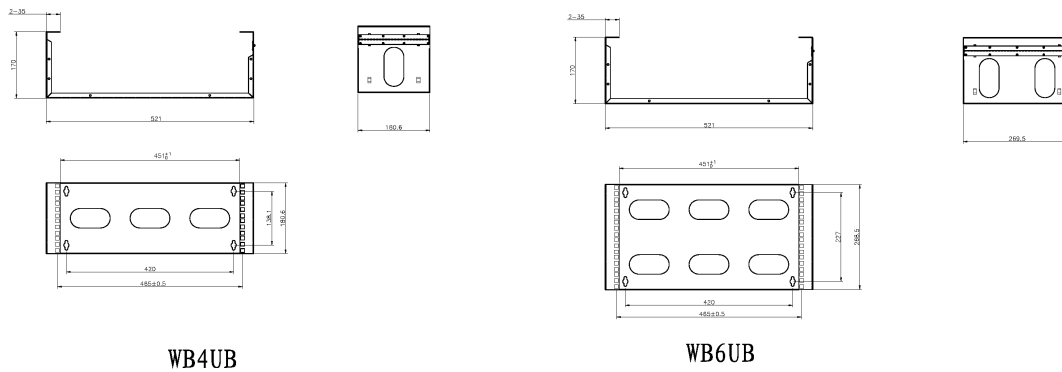

This compact wall mounted frame is ideal for cabling installations of a small number of points. Any number of units can be fixed together.

Product Specifications

Feature	Values
Mounting Profile	Front side
Model	Hinged frame
Type of profile rail	L-shaped
Width	521 mm
Height	180.6 mm
Depth	170 mm
Modular spacing	19 inch
Number of rack units (RU)	4
With roof plate	yes
With front door	no
Side panels included	yes
Flat-packed	no
Material	Steel

Excel Hinged Wall Mount Frame Network Data Cabinet 4U WxD 521mm x 170mm Black

Item Code: WB4UB

Type of surface

Powder coated

Colour

Black

Product drawings (2U and 3U versions)

Product drawings (4U and 6U versions)

Part Number Table

Part Number	Description
WB2UB	Excel Hinged Wall Mount Frame Network Data Cabinet 2U WxD 521mm x 170mm Black
WB3UB	Excel Hinged Wall Mount Frame Network Data Cabinet 3U WxD 521mm x 170mm Black
WB4UB	Excel Hinged Wall Mount Frame Network Data Cabinet 4U WxD 521mm x 170mm Black
WB6UB	Excel Hinged Wall Mount Frame Network Data Cabinet 6U WxD 521mm x 170mm Black

Excel Hinged Wall Mount Frame Network Data
Cabinet 4U WxD 521mm x 170mm Black

Item Code: WB4UB

Excel is a world class premium performing end to end infrastructure solution designed,
Manufactured, supported and delivered without compromise.