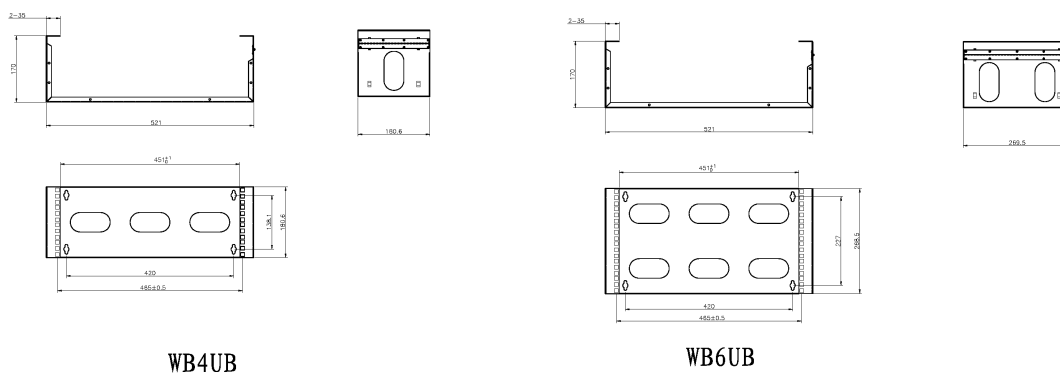

This compact wall mounted frame is ideal for cabling installations of a small number of points. Any number of units can be fixed together.

Product Specifications

Feature	Values
Mounting Profile	Front side
Model	Hinged frame
Type of profile rail	L-shaped
Width	521 mm
Height	180.6 mm
Depth	170 mm
Modular spacing	19 inch
Number of rack units (RU)	4
With roof plate	yes

Excel Hinged Wall Mount Frame Network Data Cabinet 4U WxD 521mm x 170mm Black

Item Code: WB4UB

With front door	no
Side panels included	yes
Flat-packed	no
Material	Steel
Type of surface	Powder coated
Colour	Black

Product drawings (2U and 3U versions)

Product drawings (4U and 6U versions)

Part Number Table

Part Number	Description
WB2UB	Excel Hinged Wall Mount Frame Network Data Cabinet 2U WxD 521mm x 170mm Black

Excel Hinged Wall Mount Frame Network Data Cabinet 4U WxD 521mm x 170mm Black