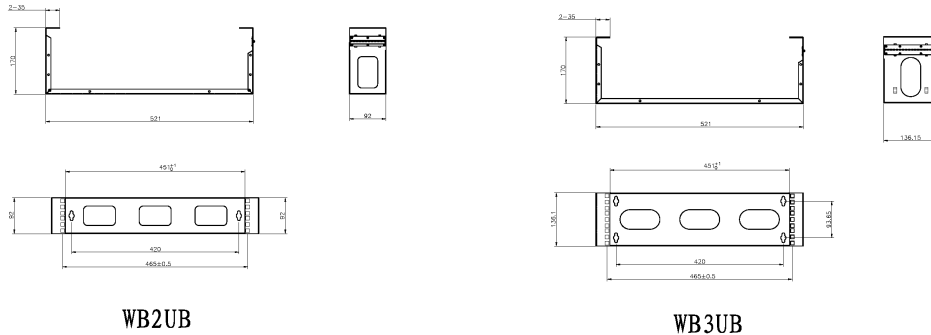

This compact wall mounted frame is ideal for cabling installations of a small number of points. Any number of units can be fixed together.

Product Specifications

Feature	Values
Mounting Profile	Front side
Model	Hinged frame
Type of profile rail	L-shaped
Width	521 mm
Height	180.6 mm
Depth	170 mm
Modular spacing	19 inch
Number of rack units (RU)	4
With roof plate	yes
With front door	no
Side panels included	yes
Flat-packed	no
Material	Steel

Excel Hinged Wall Mount Frame Network Data Cabinet 4U WxD 521mm x 170mm Black

Item Code: WB4UB

Type of surface

Powder coated

Colour

Black

Product drawings (2U and 3U versions)

Product drawings (4U and 6U versions)

Part Number Table

Part Number	Description
WB2UB	Excel Hinged Wall Mount Frame Network Data Cabinet 2U WxD 521mm x 170mm Black
WB3UB	Excel Hinged Wall Mount Frame Network Data Cabinet 3U WxD 521mm x 170mm Black
WB4UB	Excel Hinged Wall Mount Frame Network Data Cabinet 4U WxD 521mm x 170mm Black
WB6UB	Excel Hinged Wall Mount Frame Network Data Cabinet 6U WxD 521mm x 170mm Black

Excel Hinged Wall Mount Frame Network Data
Cabinet 4U WxD 521mm x 170mm Black

Item Code: WB4UB

Excel is a world class premium performing end to end infrastructure solution designed,
Manufactured, supported and delivered without compromise.