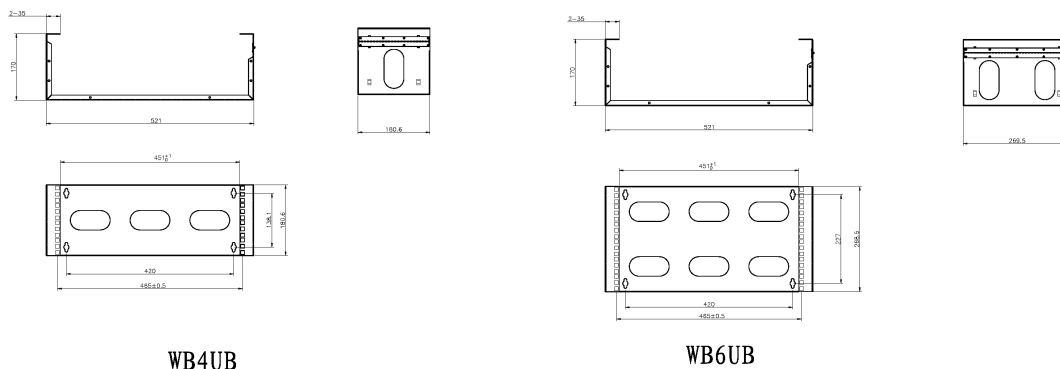

This compact wall mounted frame is ideal for cabling installations of a small number of points. Any number of units can be fixed together.

Product Specifications

Feature	Values
Mounting Profile	Front side
Model	Hinged frame
Type of profile rail	L-shaped
Width	521 mm
Height	180.6 mm
Depth	170 mm
Modular spacing	19 inch
Number of rack units (RU)	4
With roof plate	yes
With front door	no
Side panels included	yes

Excel Hinged Wall Mount Frame Network Data Cabinet 4U WxD 521mm x 170mm Black

Item Code: WB4UB

Flat-packed	no
Material	Steel
Type of surface	Powder coated
Colour	Black

Product drawings (2U and 3U versions)

Product drawings (4U and 6U versions)

Part Number Table

Part Number	Description
WB2UB	Excel Hinged Wall Mount Frame Network Data Cabinet 2U WxD 521mm x 170mm Black
WB3UB	Excel Hinged Wall Mount Frame Network Data Cabinet 3U WxD 521mm x 170mm Black
WB4UB	Excel Hinged Wall Mount Frame Network Data Cabinet 4U WxD 521mm x

Excel Hinged Wall Mount Frame Network Data Cabinet 4U WxD 521mm x 170mm Black

Item Code: WB4UB

170mm Black

WB6UB

Excel Hinged Wall Mount Frame Network Data Cabinet 6U WxD 521mm x 170mm Black

Excel is a world class premium performing end to end infrastructure solution designed, Manufactured, supported and delivered without compromise.