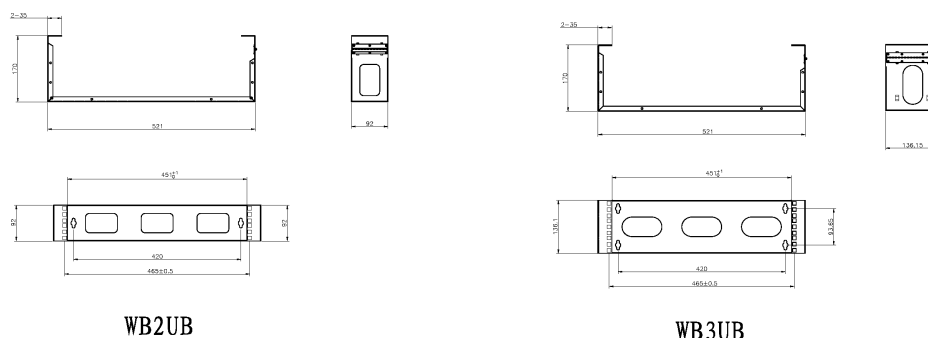

✕ Lid and base included

✕ 25 year system warranty

✕ CIBSE TM65 Embodied Carbon: 20.165 kg CO₂e

Product Overview

WB4UB Excel Hinged Wall Mount Frame Network Data Cabinet 4U WxD 521 mm x 170 mm Black, part of a huge range of Network Data Cabinets available from Mayflex.

This compact wall mounted frame is ideal for cabling installations of a small number of points. Any number of units can be fixed together.

Product Specifications

Feature	Values
Mounting Profile	Front side
Model	Hinged frame
Type of profile rail	L-shaped
Width	521 mm
Height	180.6 mm
Depth	170 mm
Modular spacing	19 inch
Number of rack units (RU)	4
With roof plate	yes
With front door	no
Side panels included	yes

Excel Hinged Wall Mount Frame Network Data Cabinet 4U WxD 521mm x 170mm Black

Item Code: WB4UB

Flat-packed	no
Material	Steel
Type of surface	Powder coated
Colour	Black

Product drawings (2U and 3U versions)

Product drawings (4U and 6U versions)

Part Number Table

Part Number	Description
WB2UB	Excel Hinged Wall Mount Frame Network Data Cabinet 2U WxD 521mm x 170mm Black
WB3UB	Excel Hinged Wall Mount Frame Network Data Cabinet 3U WxD 521mm x 170mm Black
WB4UB	Excel Hinged Wall Mount Frame Network Data Cabinet 4U WxD 521mm x