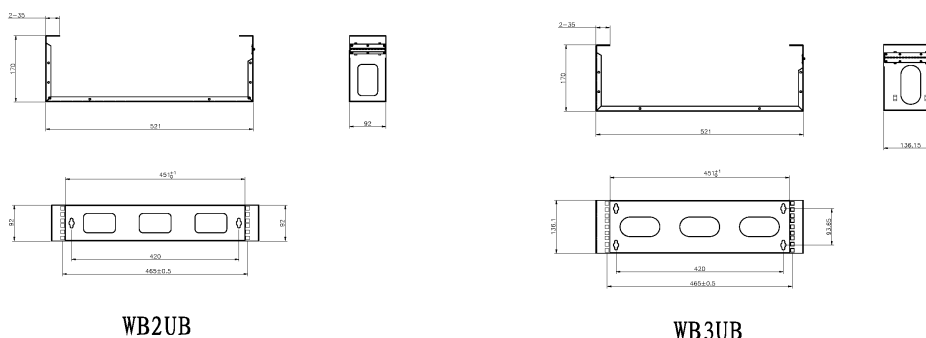

## Product Overview

WB4UB Excel Hinged Wall Mount Frame Network Data Cabinet 4U WxD 521 mm x 170 mm Black, part of a huge range of Network Data Cabinets available from Mayflex.

This compact wall mounted frame is ideal for cabling installations of a small number of points. Any number of units can be fixed together.

## Product Specifications

Feature	Values
Mounting Profile	Front side
Model	Hinged frame
Type of profile rail	L-shaped
Width	521 mm
Height	180.6 mm
Depth	170 mm
Modular spacing	19 inch
Number of rack units (RU)	4
With roof plate	yes
With front door	no
Side panels included	yes

# Excel Hinged Wall Mount Frame Network Data Cabinet 4U WxD 521mm x 170mm Black

Item Code: WB4UB

Flat-packed	no
Material	Steel
Type of surface	Powder coated
Colour	Black

## Product drawings (2U and 3U versions)