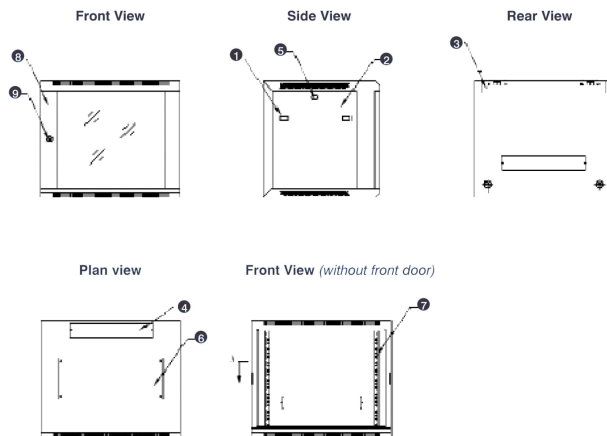

## Exploded view

- ① Frame
- ② Side panel
- ③ Mounting panel
- ④ Cable entry cover, removeable
- ⑤ Side key lock
- ⑥ Fan cover, removeable
- ⑦ Mounting profile
- ⑧ Front door
- ⑨ Front door key lock
- ⑩ Slam latch lock

## Product drawings

All dimensions in mm