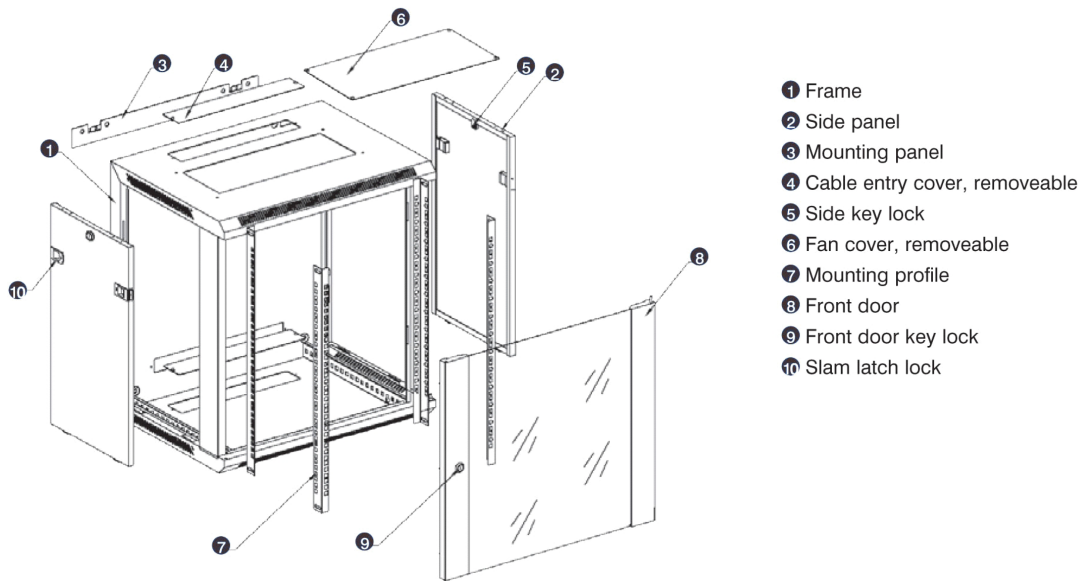

- Lockable, quick release side panels, for maximum access into cabinet

- Cable entry cut out in top and base

- Angled vented roof

- Adjustable 19" mounting profiles

Excel WR390 Wall Rack Network Data Cabinet 6U 390 mm Deep Black

Part Code: WB6.390SG-BK

sales@excel-networking.com
excel-networking.com

Exploded view

- 1 Frame
- 2 Side panel
- 3 Mounting panel
- 4 Cable entry cover, removeable
- 5 Side key lock
- 6 Fan cover, removeable
- 7 Mounting profile
- 8 Front door
- 9 Front door key lock
- 10 Slam latch lock