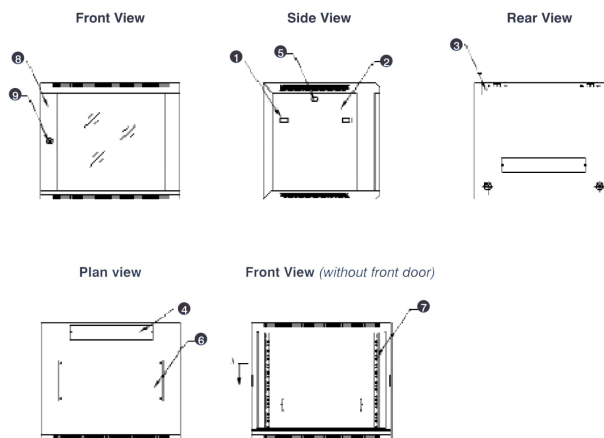

- Lockable, quick release side panels, for maximum access into cabinet

- Cable entry cut out in top and base

- Angled vented roof

- Adjustable 19" mounting profiles

Excel WR390 Wall Rack Network Data Cabinet 6U 390 mm Deep Black

Part Code: WB6.390SG-BK

sales@excel-networking.com
excel-networking.com

Exploded view

- 1 Frame
- 2 Side panel
- 3 Mounting panel
- 4 Cable entry cover, removeable
- 5 Side key lock
- 6 Fan cover, removeable
- 7 Mounting profile
- 8 Front door
- 9 Front door key lock
- 10 Slam latch lock

- 1 Slam latch lock
- 2 Side panel
- 3 Mounting panel
- 4 Cable entry cover, removeable
- 5 Side key lock
- 6 Fan cover, removeable
- 7 Mounting profile
- 8 Front door
- 9 Front door key lock

Excel WR390 Wall Rack Network Data Cabinet 6U 390 mm Deep Black