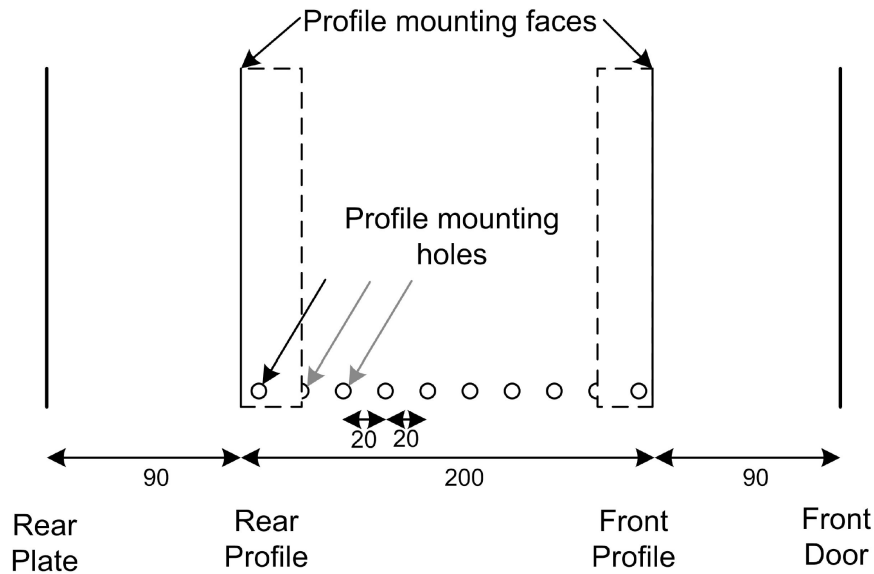

Excel WR390 Wall Rack Network Data Cabinet 6U 390 mm Deep Black

Part Code: WB6.390SG-BK

sales@excel-networking.com
excel-networking.com

Product drawings

All dimensions in mm

Part Code Table

Part Code	Description
WB12.390SG	Excel Environ WR390 Wall Rack Network Data Cabinet 12U 390 mm Deep Grey
WB12.390SG-BK	Excel WR390 Wall Rack Network Data Cabinet 12U 390 mm Deep Black
WB15.390SG	Excel WR390 Wall Rack Network Data Cabinet 15U 390 mm Deep Grey
WB15.390SG-BK	Excel WR390 Wall Rack Network Data Cabinet 15U 390 mm Deep Black
WB18.390SG	Excel Environ WR390 Wall Rack Network Data Cabinet 18U 390 mm Deep Grey
WB18.390SG-BK	Excel WR390 Wall Rack Network Data Cabinet 18U 390 mm Deep Black
WB21.390SG	Excel Environ WR390 Wall Rack Network Data Cabinet 21U 390 mm Deep Grey
WB21.390SG-BK	Excel WR390 Wall Rack Network Data Cabinet 21U 390 mm Deep Black