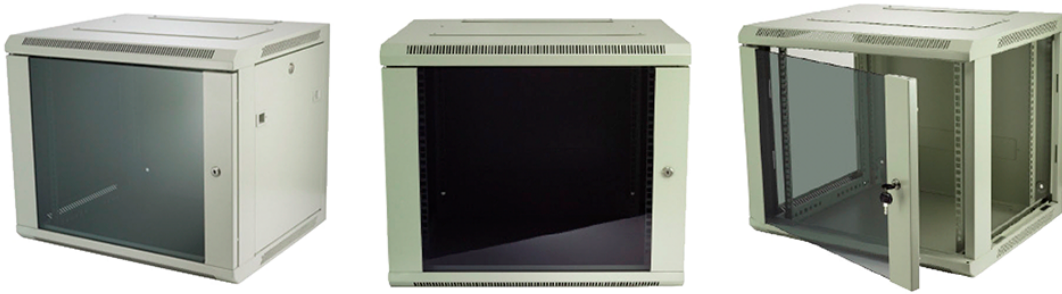

Excel WR390 Wall Rack Network Data Cabinet 6U 390 mm Deep Black

Part Code: WB6.390SG-BK

sales@excel-networking.com
excel-networking.com

Product images

- Aesthetically pleasing design with framed glass front door