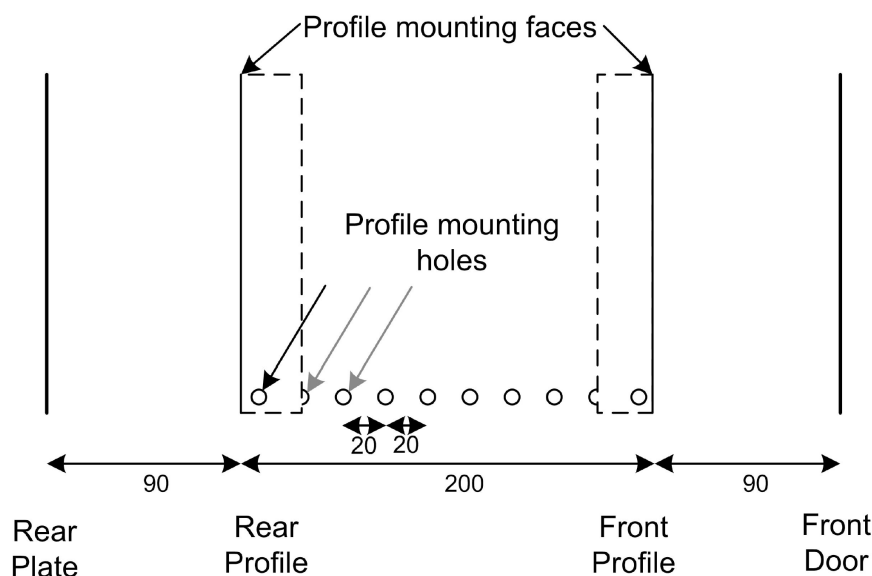

Excel Environ WR390 Wall Rack Network Data Cabinet 6U 390 mm Deep Black

Item Code: WB6.390SG-BK

Product drawings

All dimensions in mm

Part Number Table

Part Number	Description
WB12.390SG	Excel Environ WR390 Wall Rack Network Data Cabinet 12U 390 mm Deep Grey
WB12.390SG-BK	Excel Environ WR390 Wall Rack Network Data Cabinet 12U 390 mm Deep Black
WB15.390SG	Excel Environ WR390 Wall Rack Network Data Cabinet 15U 390 mm Deep Grey
WB15.390SG-BK	Excel Environ WR390 Wall Rack Network Data Cabinet 15U 390 mm Deep Black
WB18.390SG	Excel Environ WR390 Wall Rack Network Data Cabinet 18U 390 mm Deep Grey
WB18.390SG-BK	Excel Environ WR390 Wall Rack Network Data Cabinet 18U 390 mm Deep Black
WB21.390SG	Excel Environ WR390 Wall Rack Network Data Cabinet 21U 390 mm Deep Grey
WB21.390SG-BK	Excel Environ WR390 Wall Rack Network Data Cabinet 21U 390 mm Deep Black