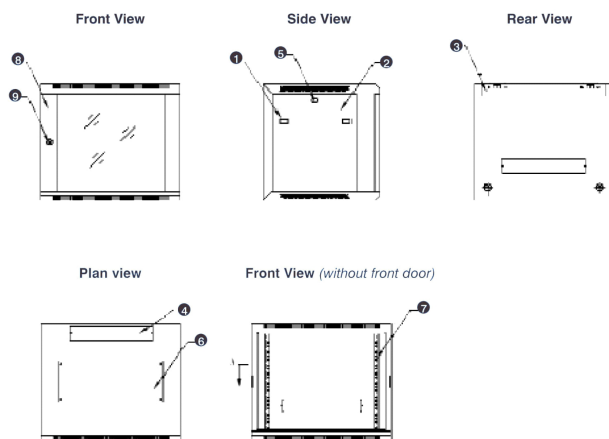

Images du produit

- Aesthetically pleasing design with framed glass front door

- Lockable, quick release side panels, for maximum access into cabinet

- Cable entry cut out in top and base

- Angled vented roof

- Adjustable 19" mounting profiles

Vue éclatée

- ① Frame
- ② Side panel
- ③ Mounting panel
- ④ Cable entry cover, removeable
- ⑤ Side key lock
- ⑥ Fan cover, removeable
- ⑦ Mounting profile
- ⑧ Front door
- ⑨ Front door key lock
- ⑩ Slam latch lock