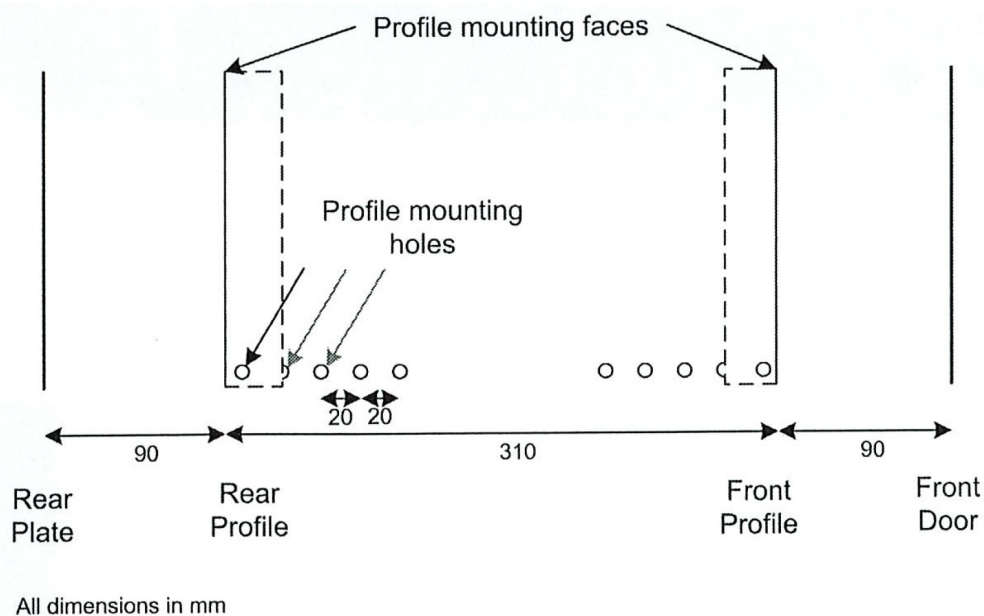

- Adjustable 19" mounting profiles

**Vue éclatée**

- ① Frame
- ② Side panel
- ③ Mounting panel
- ④ Cable entry cover, removeable
- ⑤ Side key lock
- ⑥ Fan cover, removeable
- ⑦ Mounting profile
- ⑧ Front door
- ⑨ Front door key lock
- ⑩ Slam latch lock

## Dessins de produits