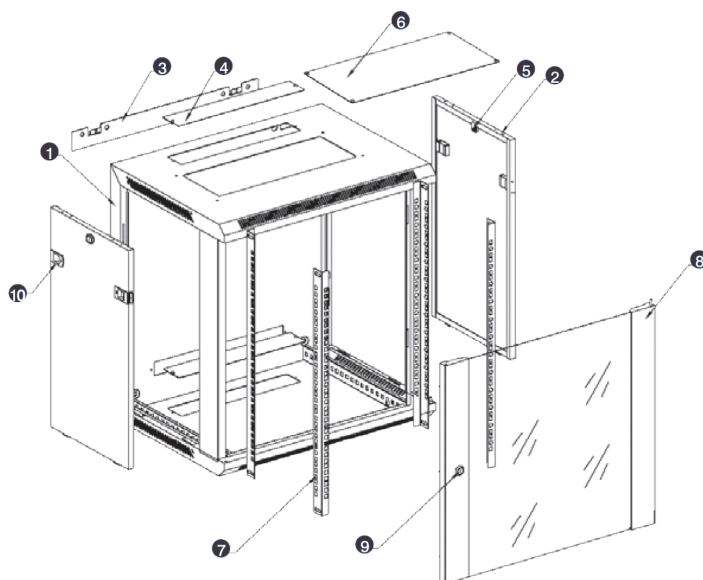

### Images du produit

- Aesthetically pleasing design with framed glass front door

- Lockable, quick release side panels, for maximum access into cabinet

- Cable entry cut out in top and base

- Angled vented roof

- Adjustable 19" mounting profiles

**Vue éclatée**

- ① Frame
- ② Side panel
- ③ Mounting panel
- ④ Cable entry cover, removeable
- ⑤ Side key lock
- ⑥ Fan cover, removeable
- ⑦ Mounting profile
- ⑧ Front door
- ⑨ Front door key lock
- ⑩ Slam latch lock