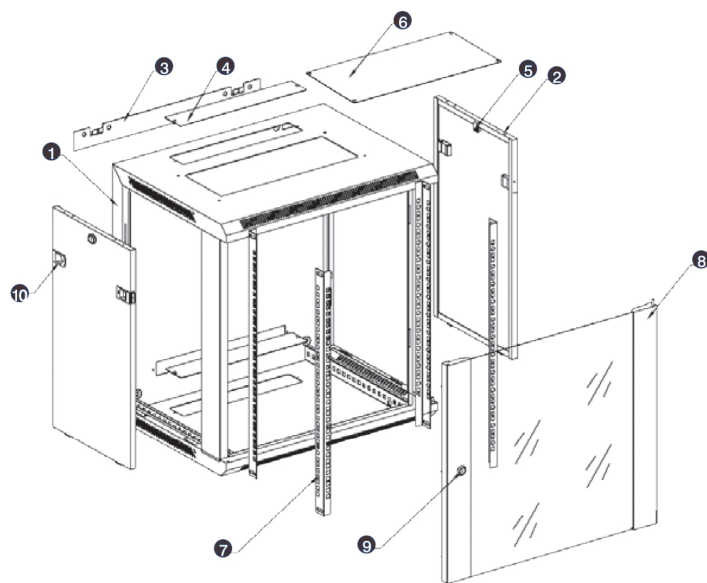

Images du produit

- Aesthetically pleasing design with framed glass front door

- Lockable, quick release side panels, for maximum access into cabinet

- Cable entry cut out in top and base

- Angled vented roof

- Adjustable 19" mounting profiles

Vue éclatée

- ① Frame
- ② Side panel
- ③ Mounting panel
- ④ Cable entry cover, removeable
- ⑤ Side key lock
- ⑥ Fan cover, removeable
- ⑦ Mounting profile
- ⑧ Front door
- ⑨ Front door key lock
- ⑩ Slam latch lock