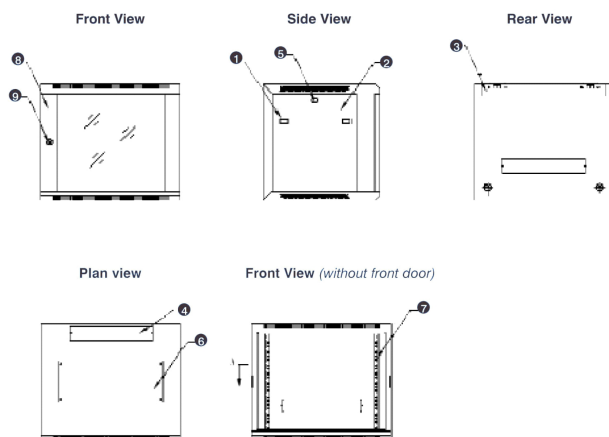

### Images du produit

- Aesthetically pleasing design with framed glass front door

- Lockable, quick release side panels, for maximum access into cabinet

- Cable entry cut out in top and base

- Angled vented roof

- Adjustable 19" mounting profiles

**Vue éclatée**

- ① Frame
- ② Side panel
- ③ Mounting panel
- ④ Cable entry cover, removeable
- ⑤ Side key lock
- ⑥ Fan cover, removeable
- ⑦ Mounting profile
- ⑧ Front door
- ⑨ Front door key lock
- ⑩ Slam latch lock

## Dessins de produits

All dimensions in mm