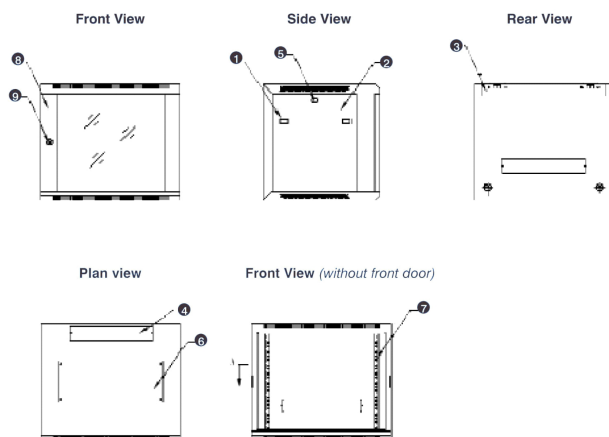

- Lockable, quick release side panels, for maximum access into cabinet

- Cable entry cut out in top and base

- Angled vented roof

- Adjustable 19" mounting profiles

Rack a Parete Environ WR600 6U x 570 mm di Larghezza x 600 mm di Profondità Nero

Codice articolo: WB6.6SGB

excel
without compromise.

Disegno esploso

- ① Frame
- ② Side panel
- ③ Mounting panel
- ④ Cable entry cover, removeable
- ⑤ Side key lock
- ⑥ Fan cover, removeable
- ⑦ Mounting profile
- ⑧ Front door
- ⑨ Front door key lock
- ⑩ Slam latch lock