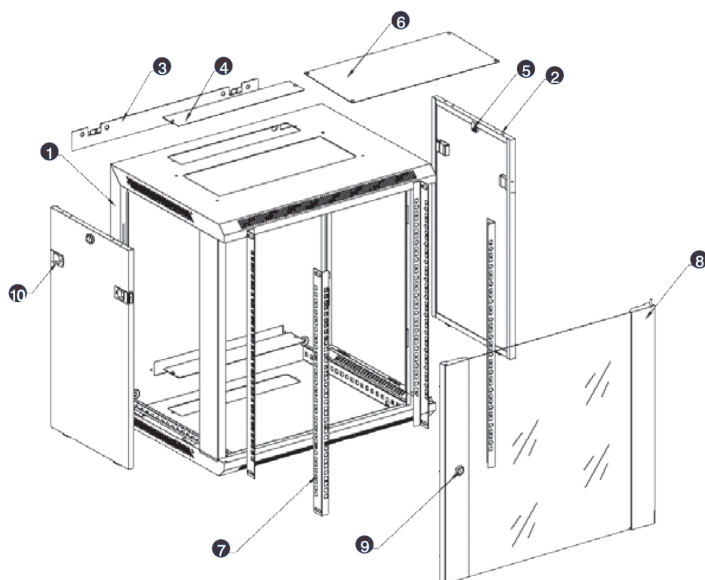

Rack a Parete Environ WR600 6U x 570 mm di Larghezza x 600 mm di Profondità Nero

Codice articolo: WB6.6SGB

excel
without compromise.

Disegno esploso

- ① Frame
- ② Side panel
- ③ Mounting panel
- ④ Cable entry cover, removeable
- ⑤ Side key lock
- ⑥ Fan cover, removeable
- ⑦ Mounting profile
- ⑧ Front door
- ⑨ Front door key lock
- ⑩ Slam latch lock