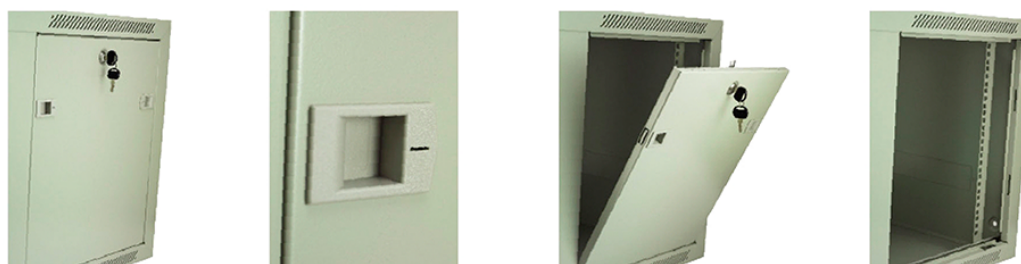

- Lockable, quick release side panels, for maximum access into cabinet

- Cable entry cut out in top and base

- Angled vented roof

- Adjustable 19" mounting profiles

Rack a Parete Environ WR600 6U x 570 mm di Larghezza x 600 mm di Profondità Nero