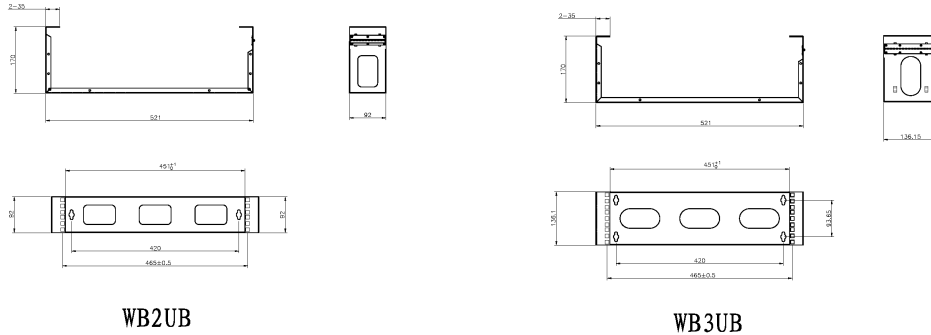

Product Overview

Excel Environ Hinged Wall Mount Frame Network Data Cabinet 6U WxD 521mm x 170 mm Black, part of a huge range of Network Data Cabinets available from Mayflex.

This compact wall mounted frame is ideal for cabling installations of a small number of points. Any number of units can be fixed together.

Product Specifications

Excel Hinged Wall Mount Frame Network Data Cabinet 6U WxD 521mm x 170mm Black

Part Code: WB6UB

sales@excel-networking.com
excel-networking.com

Feature	Values
Mounting Profile	Front side
Model	Hinged frame
Type of profile rail	L-shaped
Width	521 mm
Height	268.5 mm
Depth	170 mm
Modular spacing	19 inch
Number of rack units (RU)	6
With roof plate	yes
With front door	no
Side panels included	yes
Flat-packed	no
Material	Steel
Type of surface	Powder coated
Colour	Black

Excel Hinged Wall Mount Frame Network Data Cabinet 6U WxD 521mm x 170mm Black

Part Code: WB6UB

sales@excel-networking.com
excel-networking.com

Product drawings (2U and 3U versions)

WB2UB

WB3UB

Product drawings (4U and 6U versions)

WB4UB

WB6UB

Part Code Table

Part Code	Description
WB2UB	Excel Hinged Wall Mount Frame Network Data Cabinet 2U WxD 521mm x 170mm Black
WB3UB	Excel Hinged Wall Mount Frame Network Data Cabinet 3U WxD 521mm x 170mm Black
WB4UB	Excel Hinged Wall Mount Frame Network Data Cabinet 4U WxD 521mm x 170mm Black