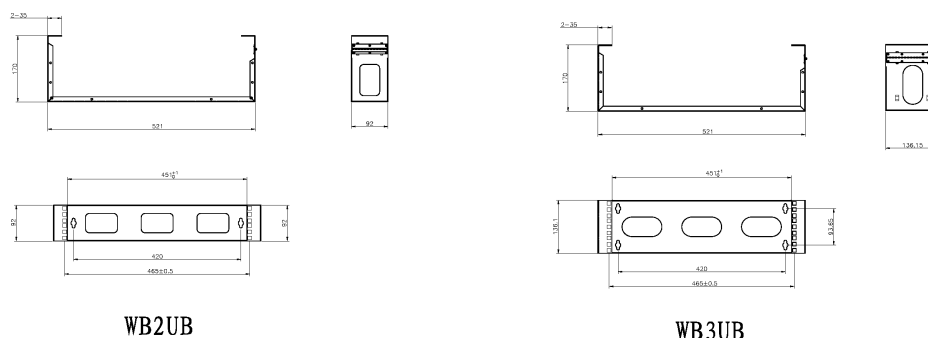

## Product Overview

WB6UB Excel Environ Hinged Wall Mount Frame Network Data Cabinet 6U WxD 521mm x 170 mm Black, part of a huge range of Network Data Cabinets available from Mayflex.

This compact wall mounted frame is ideal for cabling installations of a small number of points. Any number of units can be fixed together.

## Product Specifications

Feature	Values
Mounting Profile	Front side
Model	Hinged frame
Type of profile rail	L-shaped
Width	521 mm
Height	268.5 mm
Depth	170 mm
Modular spacing	19 inch
Number of rack units (RU)	6
With roof plate	yes
With front door	no
Side panels included	yes

# Excel Hinged Wall Mount Frame Network Data Cabinet 6U WxD 521mm x 170mm Black

Item Code: WB6UB

Flat-packed	no
Material	Steel
Type of surface	Powder coated
Colour	Black

## Product drawings (2U and 3U versions)