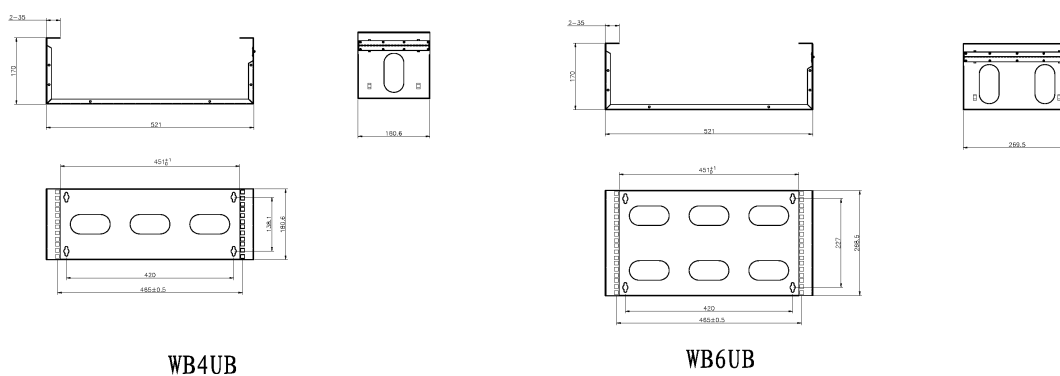

This compact wall mounted frame is ideal for cabling installations of a small number of points. Any number of units can be fixed together.

Product Specifications

| Feature | Values |
|---------------------------|--------------|
| Mounting Profile | Front side |
| Model | Hinged frame |
| Type of profile rail | L-shaped |
| Width | 521 mm |
| Height | 268.5 mm |
| Depth | 170 mm |
| Modular spacing | 19 inch |
| Number of rack units (RU) | 6 |
| With roof plate | yes |

Excel Hinged Wall Mount Frame Network Data Cabinet 6U WxD 521mm x 170mm Black

Item Code: WB6UB

| | |
|----------------------|---------------|
| With front door | no |
| Side panels included | yes |
| Flat-packed | no |
| Material | Steel |
| Type of surface | Powder coated |
| Colour | Black |

Product drawings (2U and 3U versions)

Product drawings (4U and 6U versions)

Part Number Table

| Part Number | Description |
|-------------|---|
| WB2UB | Excel Hinged Wall Mount Frame Network Data Cabinet 2U WxD 521mm x 170mm Black |