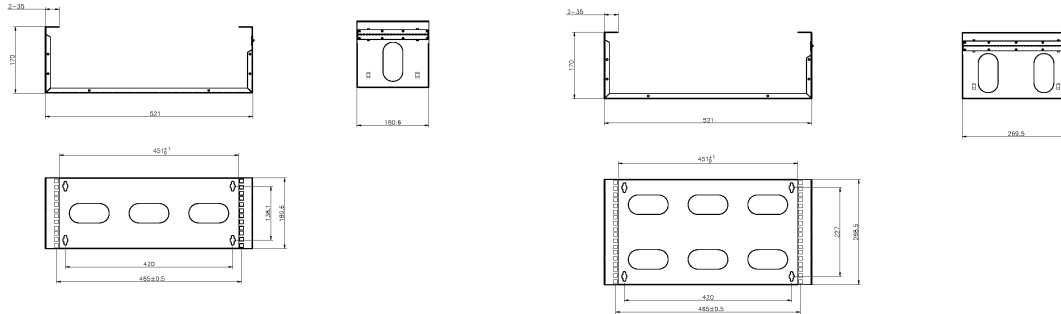

Product drawings (4U and 6U versions)

WB4UB

WB6UB

Part Code Table

Part Code	Description
WB2UB	Excel Hinged Wall Mount Frame Network Data Cabinet 2U WxD 521mm x 170mm Black
WB3UB	Excel Hinged Wall Mount Frame Network Data Cabinet 3U WxD 521mm x 170mm Black
WB4UB	Excel Hinged Wall Mount Frame Network Data Cabinet 4U WxD 521mm x 170mm Black