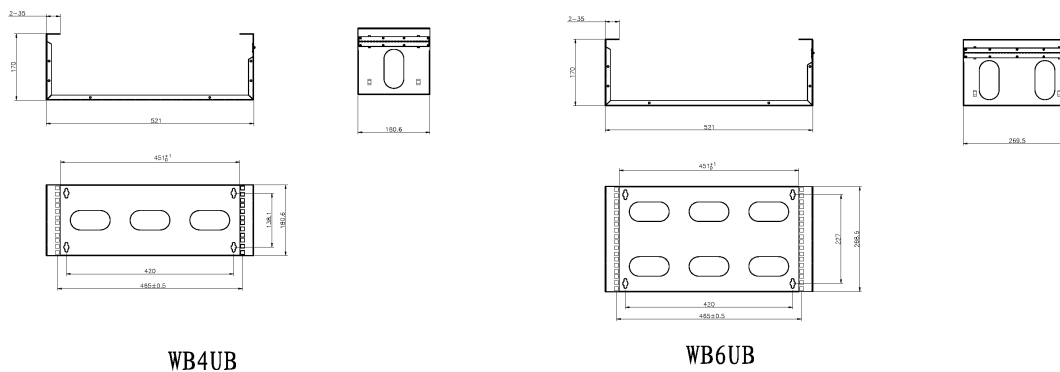

## Product Specifications

Feature	Values
Mounting Profile	Front side
Model	Hinged frame
Type of profile rail	L-shaped
Width	521 mm
Height	268.5 mm
Depth	170 mm
Modular spacing	19 inch
Number of rack units (RU)	6
With roof plate	yes
With front door	no
Side panels included	yes

# Excel Hinged Wall Mount Frame Network Data Cabinet 6U WxD 521mm x 170mm Black

Item Code: WB6UB

Flat-packed	no
Material	Steel
Type of surface	Powder coated
Colour	Black

## Product drawings (2U and 3U versions)

## Product drawings (4U and 6U versions)