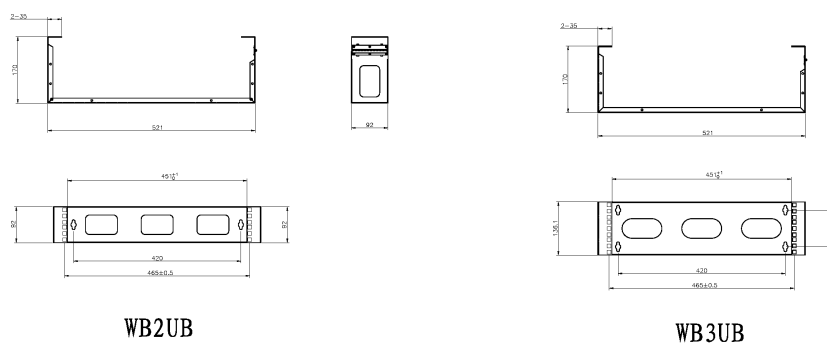

This compact wall mounted frame is ideal for cabling installations of a small number of points. Any number of units can be fixed together.

Product Specifications

| Feature | Values |
|---------------------------|--------------|
| Mounting Profile | Front side |
| Model | Hinged frame |
| Type of profile rail | L-shaped |
| Width | 521 mm |
| Height | 268.5 mm |
| Depth | 170 mm |
| Modular spacing | 19 inch |
| Number of rack units (RU) | 6 |
| With roof plate | yes |

Excel Hinged Wall Mount Frame Network Data Cabinet 6U WxD 521mm x 170mm Black

Item Code: WB6UB

| | |
|----------------------|---------------|
| With front door | no |
| Side panels included | yes |
| Flat-packed | no |
| Material | Steel |
| Type of surface | Powder coated |
| Colour | Black |

Product drawings (2U and 3U versions)

Product drawings (4U and 6U versions)

Part Number Table

| Part Number | Description |
|-------------|---|
| WB2UB | Excel Hinged Wall Mount Frame Network Data Cabinet 2U WxD 521mm x 170mm Black |