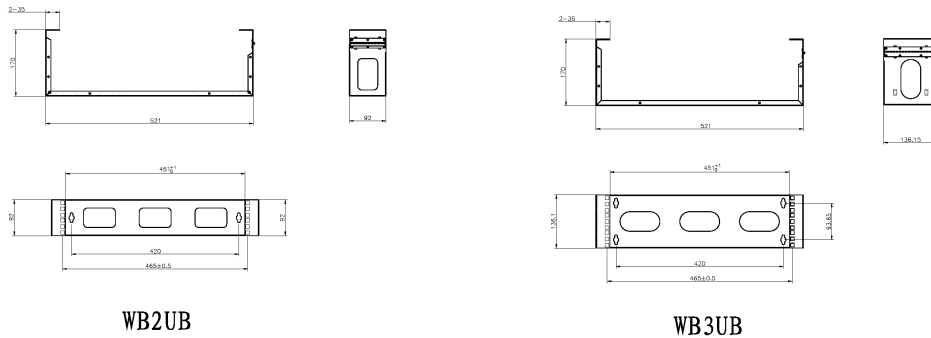

Product Overview

Excel Environ Hinged Wall Mount Frame Network Data Cabinet 6U WxD 521mm x 170 mm Black, part of a huge range of Network Data Cabinets available from Mayflex.

This compact wall mounted frame is ideal for cabling installations of a small number of points. Any number of units can be fixed together.

Product Specifications

Excel Hinged Wall Mount Frame Network Data Cabinet 6U WxD 521mm x 170mm Black

Part Code: WB6UB

sales@excel-networking.com
excel-networking.com

Feature	Values
Mounting Profile	Front side
Model	Hinged frame
Type of profile rail	L-shaped
Width	521 mm
Height	268.5 mm
Depth	170 mm
Modular spacing	19 inch
Number of rack units (RU)	6
With roof plate	yes
With front door	no
Side panels included	yes
Flat-packed	no
Material	Steel
Type of surface	Powder coated
Colour	Black

Excel Hinged Wall Mount Frame Network Data Cabinet 6U WxD 521mm x 170mm Black

Part Code: WB6UB

sales@excel-networking.com
excel-networking.com

Product drawings (2U and 3U versions)

WB2UB

WB3UB

Product drawings (4U and 6U versions)

WB4UB

WB6UB

Part Code Table

Part Code	Description
WB2UB	Excel Hinged Wall Mount Frame Network Data Cabinet 2U WxD 521mm x 170mm Black
WB3UB	Excel Hinged Wall Mount Frame Network Data Cabinet 3U WxD 521mm x 170mm Black
WB4UB	Excel Hinged Wall Mount Frame Network Data Cabinet 4U WxD 521mm x 170mm Black