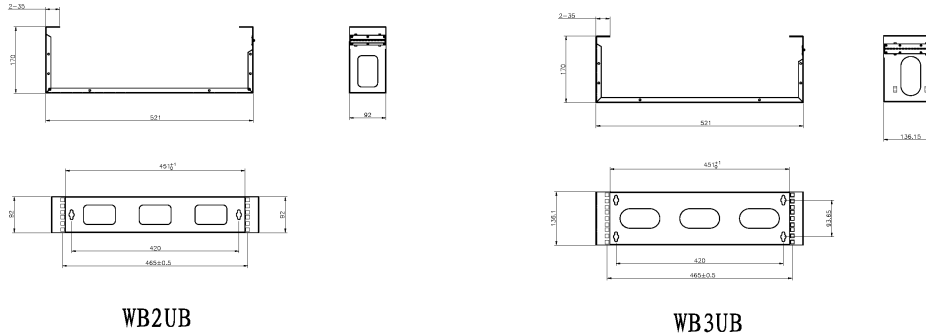

Excel Hinged Wall Mount Frame Network Data Cabinet 6U WxD 521mm x 170mm Black

Part Code: WB6UB

sales@excel-networking.com
excel-networking.com

Product drawings (2U and 3U versions)

WB2UB

WB3UB