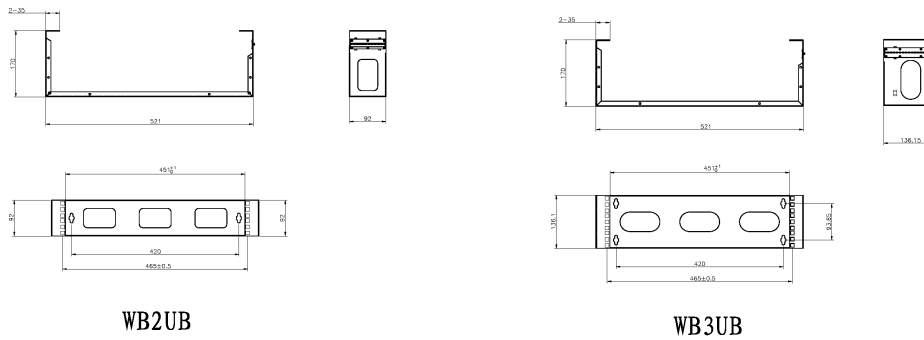

✕ Lid and base included

✕ 25 year system warranty

✕ CIBSE TM65 Embodied Carbon: 25.664 kg CO2e

Product Overview

WB6UB Excel Environ Hinged Wall Mount Frame Network Data Cabinet 6U WxD 521mm x 170 mm Black, part of a huge range of Network Data Cabinets available from Mayflex.

This compact wall mounted frame is ideal for cabling installations of a small number of points. Any number of units can be fixed together.

Product Specifications

Feature	Values
Mounting Profile	Front side
Model	Hinged frame
Type of profile rail	L-shaped
Width	521 mm
Height	268.5 mm
Depth	170 mm
Modular spacing	19 inch
Number of rack units (RU)	6
With roof plate	yes
With front door	no
Side panels included	yes

Excel Hinged Wall Mount Frame Network Data Cabinet 6U WxD 521mm x 170mm Black

Item Code: WB6UB

Flat-packed	no
Material	Steel
Type of surface	Powder coated
Colour	Black

Product drawings (2U and 3U versions)

Product drawings (4U and 6U versions)

Part Number Table

Part Number	Description
WB2UB	Excel Hinged Wall Mount Frame Network Data Cabinet 2U WxD 521mm x 170mm Black
WB3UB	Excel Hinged Wall Mount Frame Network Data Cabinet 3U WxD 521mm x 170mm Black
WB4UB	Excel Hinged Wall Mount Frame Network Data Cabinet 4U WxD 521mm x 170mm Black