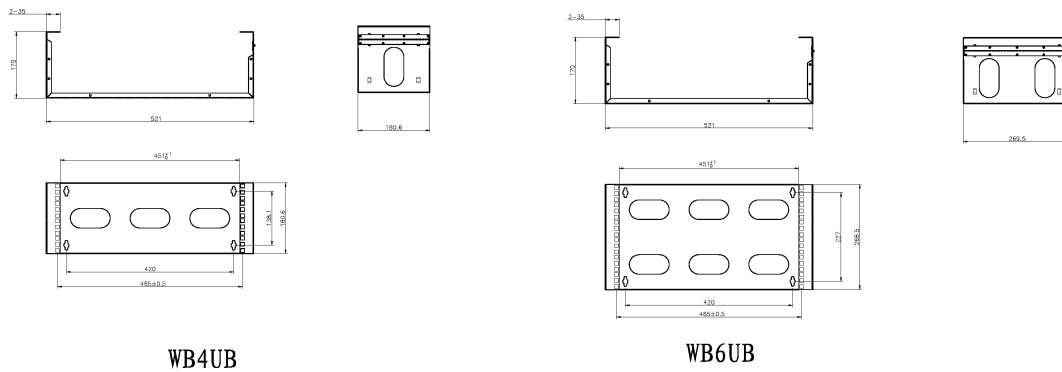

This compact wall mounted frame is ideal for cabling installations of a small number of points. Any number of units can be fixed together.

Product Specifications

Feature	Values
Mounting Profile	Front side
Model	Hinged frame
Type of profile rail	L-shaped
Width	521 mm
Height	268.5 mm
Depth	170 mm
Modular spacing	19 inch
Number of rack units (RU)	6
With roof plate	yes
With front door	no
Side panels included	yes

Excel Hinged Wall Mount Frame Network Data Cabinet 6U WxD 521mm x 170mm Black

Item Code: WB6UB

Flat-packed	no
Material	Steel
Type of surface	Powder coated
Colour	Black

Product drawings (2U and 3U versions)

Product drawings (4U and 6U versions)

Part Number Table

Part Number	Description
WB2UB	Excel Hinged Wall Mount Frame Network Data Cabinet 2U WxD 521mm x 170mm Black
WB3UB	Excel Hinged Wall Mount Frame Network Data Cabinet 3U WxD 521mm x 170mm Black
WB4UB	Excel Hinged Wall Mount Frame Network Data Cabinet 4U WxD 521mm x 170mm Black

Excel Hinged Wall Mount Frame Network Data Cabinet 6U WxD 521mm x 170mm Black

Item Code: WB6UB

170mm Black

WB6UB

Excel Hinged Wall Mount Frame Network Data Cabinet 6U WxD 521mm x 170mm Black

Excel is a world class premium performing end to end infrastructure solution designed, Manufactured, supported and delivered without compromise.