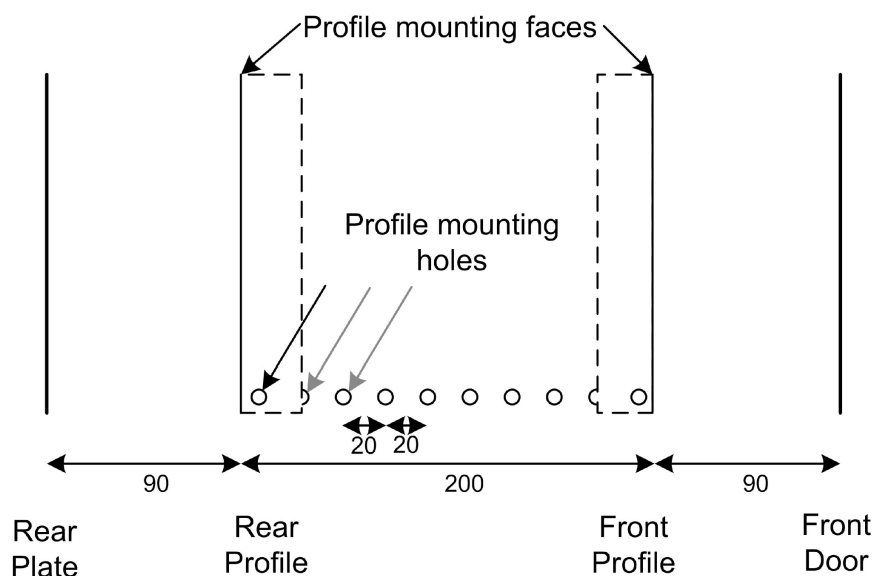

Dessins de produits

All dimensions in mm

Informations concernant les références produits

Référence du produit	Description
WB12.390SG	Coffret mural, 12u, 390 mm de profondeur, gris
WB12.390SG-BK	Coffret Muraux, 12U, 390 mm de Profondeur, Noir
WB15.390SG	Coffret mural, 15u, 390 mm de profondeur, gris
WB15.390SG-BK	Coffret mural, 15U, 390 mm de profondeur, noir
WB18.390SG	Coffret mural, 18u, 390 mm de profondeur, gris
WB18.390SG-BK	Coffret mural, 18u, 390 mm de profondeur, noir
WB21.390SG	Coffret mural, 21u, 390 mm de profondeur, gris
WB21.390SG-BK	Coffret mural, 21u, 390 mm de profondeur, noir
WB6.390SG	Coffret Muraux, 6U, 390 mm de Profondeur, Gris
WB6.390SG-BK	Coffret Muraux, 6U, 390 mm de Profondeur, Noir
WB9.390SG	Coffret mural, 9u, 390 mm de profondeur, gris
WB9.390SG-BK	Coffret Muraux, 9U, 390 mm de Profondeur, Noir
WBFP12.390SG	Coffret mural, 12u, 390 mm de profondeur, gris - Emballées à plat