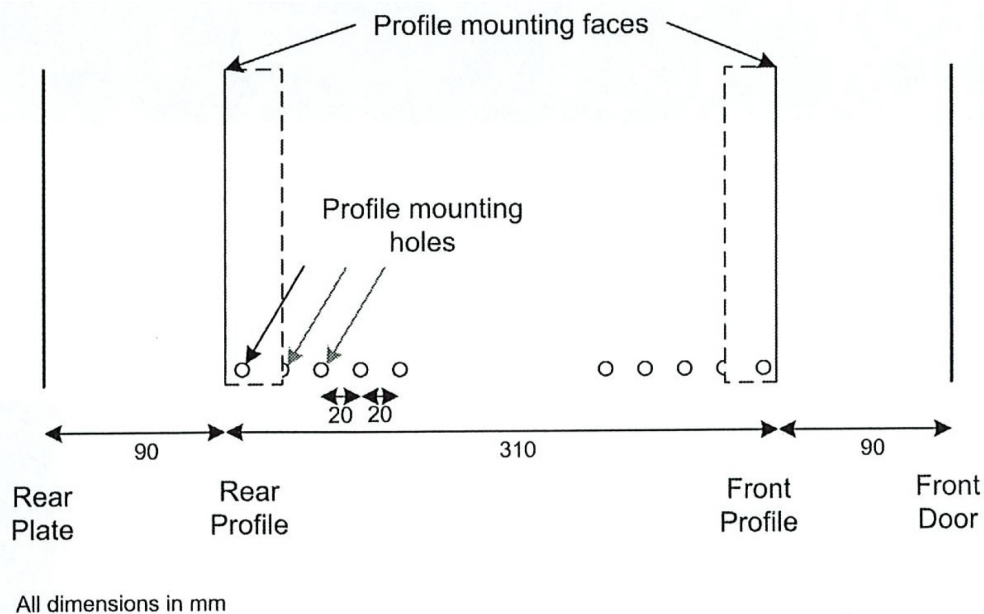

- Adjustable 19" mounting profiles

**Vue éclatée**

- ① Frame
- ② Side panel
- ③ Mounting panel
- ④ Cable entry cover, removeable
- ⑤ Side key lock
- ⑥ Fan cover, removeable
- ⑦ Mounting profile
- ⑧ Front door
- ⑨ Front door key lock
- ⑩ Slam latch lock

## Dessins de produits