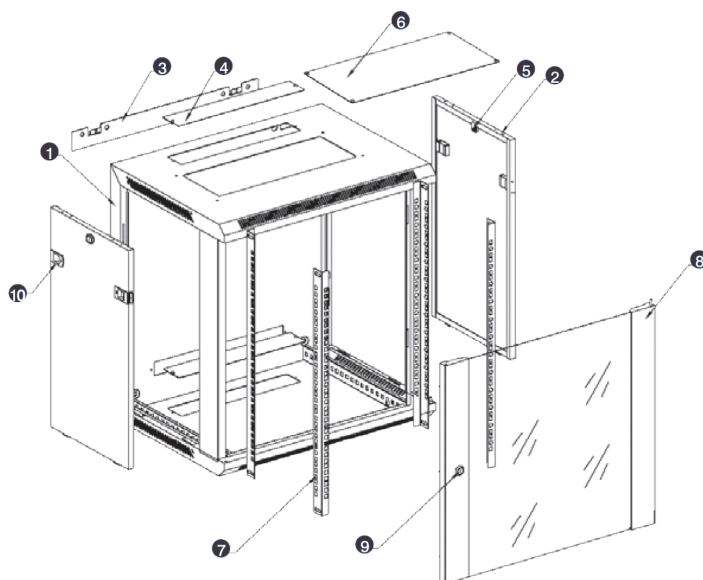

Images du produit

- Aesthetically pleasing design with framed glass front door

- Lockable, quick release side panels, for maximum access into cabinet

- Cable entry cut out in top and base

- Angled vented roof

- Adjustable 19" mounting profiles

Vue éclatée

- ① Frame
- ② Side panel
- ③ Mounting panel
- ④ Cable entry cover, removeable
- ⑤ Side key lock
- ⑥ Fan cover, removeable
- ⑦ Mounting profile
- ⑧ Front door
- ⑨ Front door key lock
- ⑩ Slam latch lock