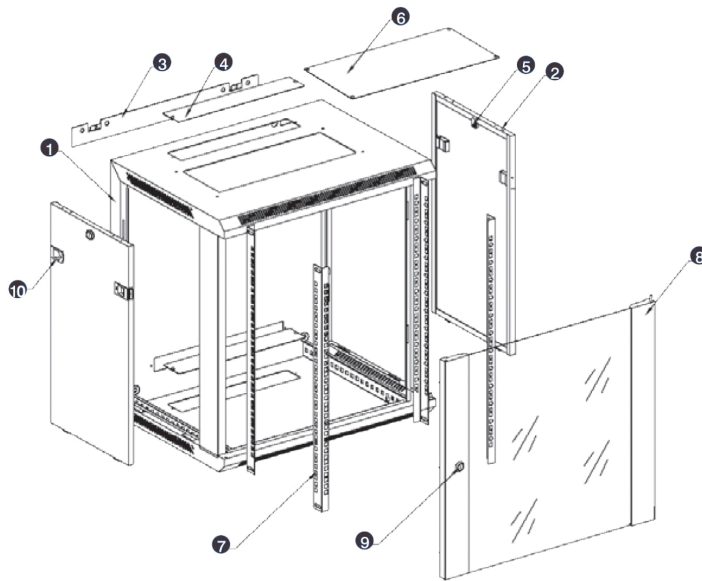

- Cable entry cut out in top and base

- Angled vented roof

- Adjustable 19" mounting profiles

Excel Environ WR500 Flat Packed Wall Rack Network Cabinet 12U 500 mm Deep Grey

Item Code: **WBF12.5SG**

Exploded view

- ① Frame
- ② Side panel
- ③ Mounting panel
- ④ Cable entry cover, removeable
- ⑤ Side key lock
- ⑥ Fan cover, removeable
- ⑦ Mounting profile
- ⑧ Front door
- ⑨ Front door key lock
- ⑩ Slam latch lock

- ① Slam latch lock
- ② Side panel
- ③ Mounting panel
- ④ Cable entry cover, removeable
- ⑤ Side key lock
- ⑥ Fan cover, removeable
- ⑦ Mounting profile
- ⑧ Front door
- ⑨ Front door key lock

Excel Environ WR500 Flat Packed Wall Rack Network Cabinet 12U 500 mm Deep Grey