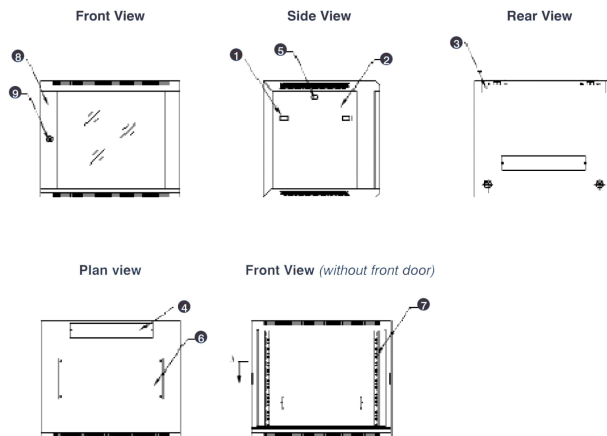

- Cable entry cut out in top and base

- Angled vented roof

- Adjustable 19" mounting profiles

Excel Environ WR500 Flat Packed Wall Rack Network Cabinet 12U 500 mm Deep Grey

Item Code: **WBF12.5SG**

Exploded view

- ① Frame
- ② Side panel
- ③ Mounting panel
- ④ Cable entry cover, removeable
- ⑤ Side key lock
- ⑥ Fan cover, removeable
- ⑦ Mounting profile
- ⑧ Front door
- ⑨ Front door key lock
- ⑩ Slam latch lock