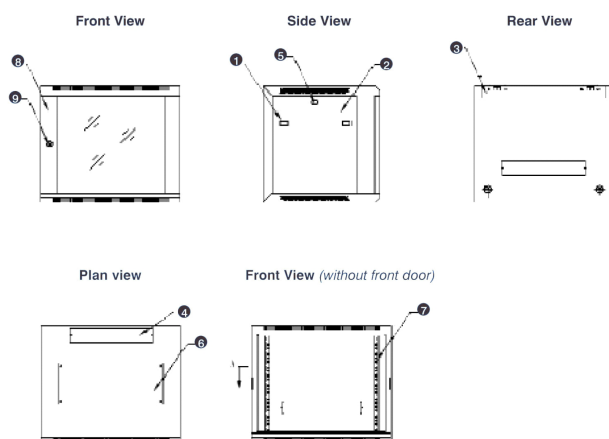

### Images du produit

- Aesthetically pleasing design with framed glass front door

- Lockable, quick release side panels, for maximum access into cabinet

- Cable entry cut out in top and base

- Angled vented roof

- Adjustable 19" mounting profiles

**Vue éclatée**

- ① Frame
- ② Side panel
- ③ Mounting panel
- ④ Cable entry cover, removeable
- ⑤ Side key lock
- ⑥ Fan cover, removeable
- ⑦ Mounting profile
- ⑧ Front door
- ⑨ Front door key lock
- ⑩ Slam latch lock