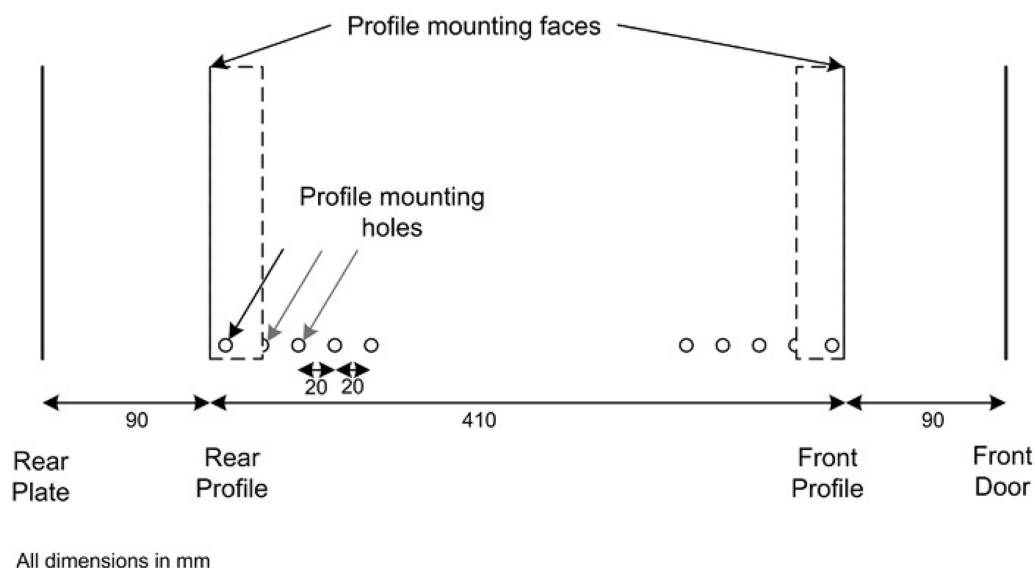

Dessins de produits

Informations concernant les références produits

Référence du produit	Description
WB12.6SG	Coffret Muraux, 12U, 600 mm de Profondeur, Gris
WB12.6SGB	Coffret Muraux, 12U, 600 mm de Profondeur, Noir
WB15.6SG	Coffret Muraux, 15U, 600 mm de Profondeur, Gris
WB15.6SGB	Coffret Muraux, 15U, 600 mm de Profondeur, Noir
WB18.6SG	Coffret Muraux, 18U, 600 mm de Profondeur, Gris
WB18.6SGB	Coffret Muraux, 18U, 600 mm de Profondeur, Noir
WB21.6SG	Coffret Muraux, 21U, 600 mm de Profondeur, Gris
WB21.6SGB	Coffret Muraux, 21U, 600 mm de Profondeur, Noir
WB6.6SG	Coffret Muraux, 6U, 600 mm de Profondeur, Gris
WB6.6SGB	Coffret Muraux, 6U, 600 mm de Profondeur, Noir
WB9.6SG	Coffret Muraux, 9U, 600 mm de Profondeur, Gris
WB9.6SGB	Coffret Muraux, 9U, 600 mm de Profondeur, Noir
WBFP12.6SG	Coffret Muraux, 12U, 600 mm de Profondeur, Gris Emballées à Plat
WBFP12.6SGB	Coffret Muraux, 12U, 600 mm de Profondeur, Noir Emballées à Plat
WBFP15.6SG	Coffret Muraux, 15U, 600 mm de Profondeur, Gris Emballées à Plat