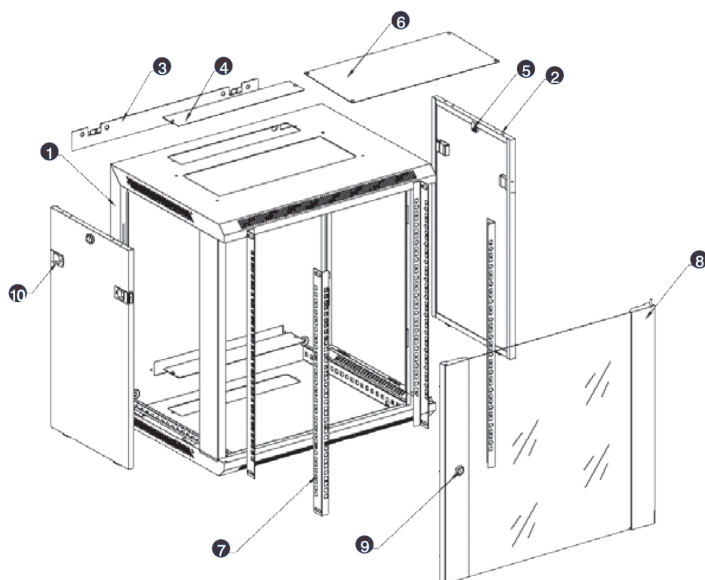

Coffret muraux, 18u, 500 mm de profondeur, gris -
Emballées à plat

Référence du produit: WBF18.5SG

excel
without compromise.

Images du produit

- Aesthetically pleasing design with framed glass front door

- Lockable, quick release side panels, for maximum access into cabinet

- Cable entry cut out in top and base

- Angled vented roof

- Adjustable 19" mounting profiles

Coffret mural, 18u, 500 mm de profondeur, gris -
Emballées à plat

Référence du produit: WBF18.5SG

excel
without compromise.

Vue éclatée

- ① Frame
- ② Side panel
- ③ Mounting panel
- ④ Cable entry cover, removeable
- ⑤ Side key lock
- ⑥ Fan cover, removeable
- ⑦ Mounting profile
- ⑧ Front door
- ⑨ Front door key lock
- ⑩ Slam latch lock