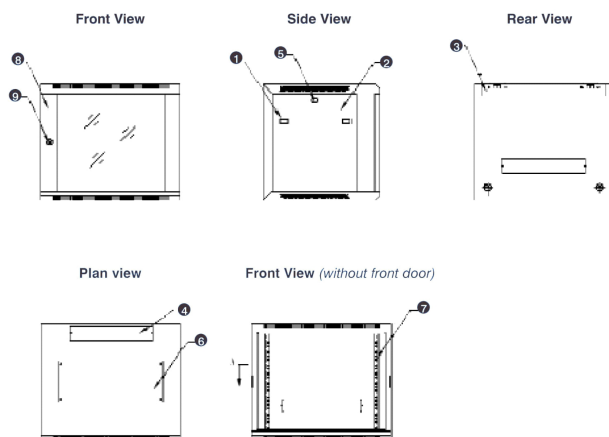

- Cable entry cut out in top and base

- Angled vented roof

- Adjustable 19" mounting profiles

Coffret mural, 18u, 500 mm de profondeur, gris -
Emballées à plat

Référence du produit: WBF18.5SG

excel
without compromise.

Vue éclatée

- ① Frame
- ② Side panel
- ③ Mounting panel
- ④ Cable entry cover, removeable
- ⑤ Side key lock
- ⑥ Fan cover, removeable
- ⑦ Mounting profile
- ⑧ Front door
- ⑨ Front door key lock
- ⑩ Slam latch lock