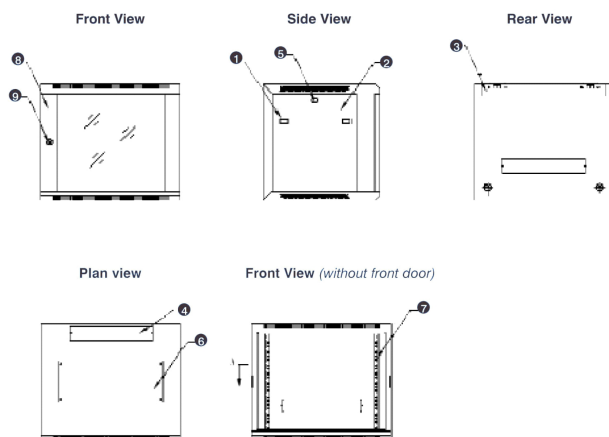

- Lockable, quick release side panels, for maximum access into cabinet

- Cable entry cut out in top and base

- Angled vented roof

- Adjustable 19" mounting profiles

Vue éclatée

- ① Frame
- ② Side panel
- ③ Mounting panel
- ④ Cable entry cover, removable
- ⑤ Side key lock
- ⑥ Fan cover, removable
- ⑦ Mounting profile
- ⑧ Front door
- ⑨ Front door key lock
- ⑩ Slam latch lock

- ① Slam latch lock
- ② Side panel
- ③ Mounting panel
- ④ Cable entry cover, removable
- ⑤ Side key lock
- ⑥ Fan cover, removable
- ⑦ Mounting profile
- ⑧ Front door
- ⑨ Front door key lock

Dessins de produits