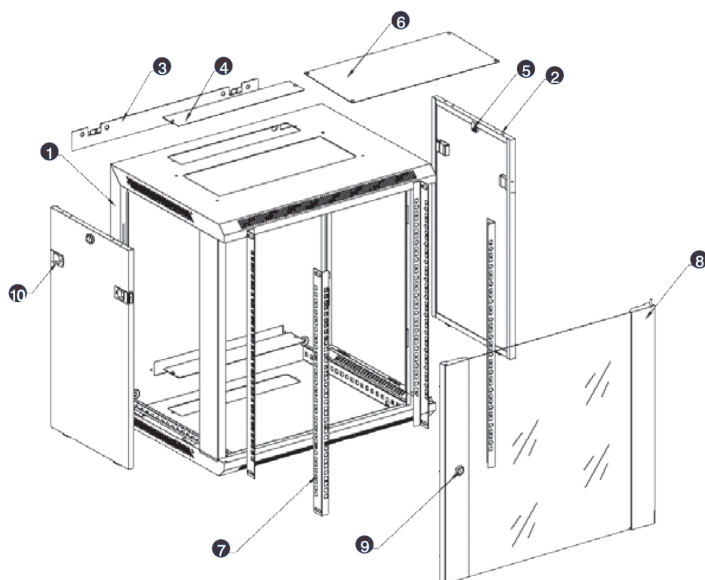

- Lockable, quick release side panels, for maximum access into cabinet

- Cable entry cut out in top and base

- Angled vented roof

- Adjustable 19" mounting profiles

Vue éclatée

- ① Frame
- ② Side panel
- ③ Mounting panel
- ④ Cable entry cover, removable
- ⑤ Side key lock
- ⑥ Fan cover, removable
- ⑦ Mounting profile
- ⑧ Front door
- ⑨ Front door key lock
- ⑩ Slam latch lock

- ① Slam latch lock
- ② Side panel
- ③ Mounting panel
- ④ Cable entry cover, removable
- ⑤ Side key lock
- ⑥ Fan cover, removable
- ⑦ Mounting profile
- ⑧ Front door
- ⑨ Front door key lock

Dessins de produits