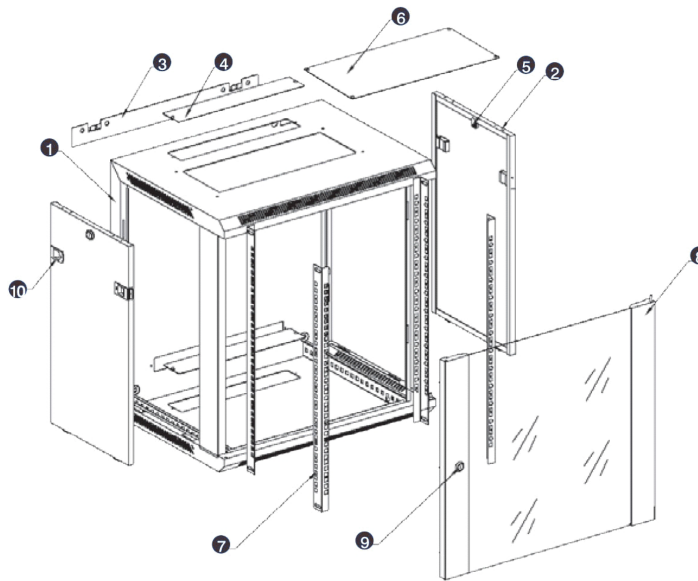

- Cable entry cut out in top and base

- Angled vented roof

- Adjustable 19" mounting profiles

Environ WR600 Wand-Rack 18U x 570 mm breit x 600 mm tief - Schwarz, Flatpack

Teil-Nummer: WBF18.6SGB

Explosionsansicht

- ① Frame
- ② Side panel
- ③ Mounting panel
- ④ Cable entry cover, removeable
- ⑤ Side key lock
- ⑥ Fan cover, removeable
- ⑦ Mounting profile
- ⑧ Front door
- ⑨ Front door key lock
- ⑩ Slam latch lock