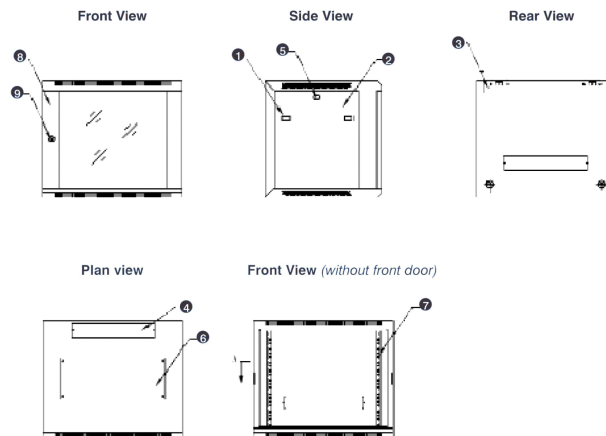

- Cable entry cut out in top and base

- Angled vented roof

- Adjustable 19" mounting profiles

Environ WR600 Wand-Rack 18U x 570 mm breit x 600 mm tief - Schwarz, Flatpack

Teil-Nummer: WBF18.6SGB

Explosionsansicht

- ① Frame
- ② Side panel
- ③ Mounting panel
- ④ Cable entry cover, removeable
- ⑤ Side key lock
- ⑥ Fan cover, removeable
- ⑦ Mounting profile
- ⑧ Front door
- ⑨ Front door key lock
- ⑩ Slam latch lock