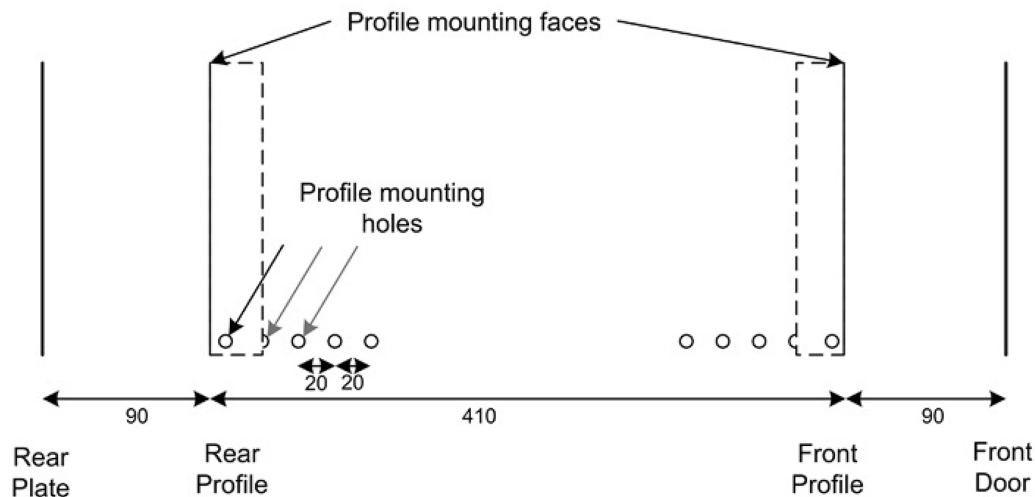

Produktzeichnungen

All dimensions in mm

Info Teilenummer

Teil-Nummer	Beschreibung
WB12.6SG	Environ WR600 Wand-Rack 12U x 570 mm breit x 600 mm tief - Grau
WB12.6SGB	Environ WR600 Wand-Rack 12U x 570 mm breit x 600 mm tief - Schwarz
WB15.6SG	Environ WR600 Wand-Rack 15U x 570 mm breit x 600 mm tief - Grau
WB15.6SGB	Environ WR600 Wand-Rack 15U x 570 mm breit x 600 mm tief - Schwarz
WB18.6SG	Environ WR600 Wand-Rack 18U x 570 mm breit x 600 mm tief - Grau
WB18.6SGB	Environ WR600 Wand-Rack 18U x 570 mm breit x 600 mm tief - Schwarz
WB21.6SG	Environ WR600 Wand-Rack 21U x 570 mm breit x 600 mm tief - Grau
WB21.6SGB	Environ WR600 Wand-Rack 21U x 570 mm breit x 600 mm tief - Schwarz
WB6.6SG	Environ WR600 Wand-Rack 6U x 570 mm breit x 600 mm tief - Grau
WB6.6SGB	Environ WR600 Wand-Rack 6U x 570 mm breit x 600 mm tief - Schwarz
WB9.6SG	Environ WR600 Wand-Rack 9U x 570 mm breit x 600 mm tief - Grau
WB9.6SGB	Environ WR600 Wand-Rack 9U x 570 mm breit x 600 mm tief - Schwarz
WBFP12.6SG	Environ WR600 Wand-Rack 12U x 570 mm breit x 600 mm tief - Grau, Flatpack
WBFP12.6SGB	Environ WR600 Wand-Rack 12U x 570 mm breit x 600 mm tief - Schwarz, Flatpack