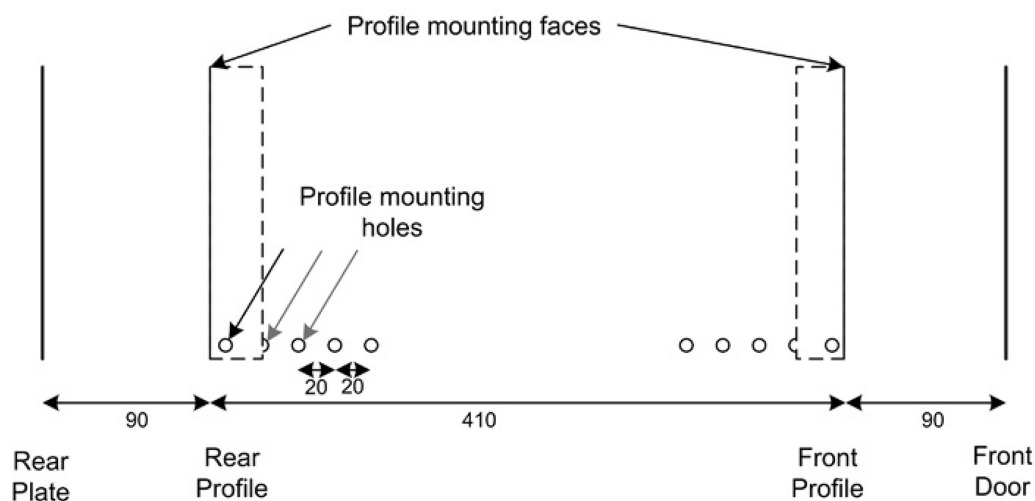

- Adjustable 19" mounting profiles

Vue éclatée

- ① Frame
- ② Side panel
- ③ Mounting panel
- ④ Cable entry cover, removeable
- ⑤ Side key lock
- ⑥ Fan cover, removeable
- ⑦ Mounting profile
- ⑧ Front door
- ⑨ Front door key lock
- ⑩ Slam latch lock

### Dessins de produits

All dimensions in mm