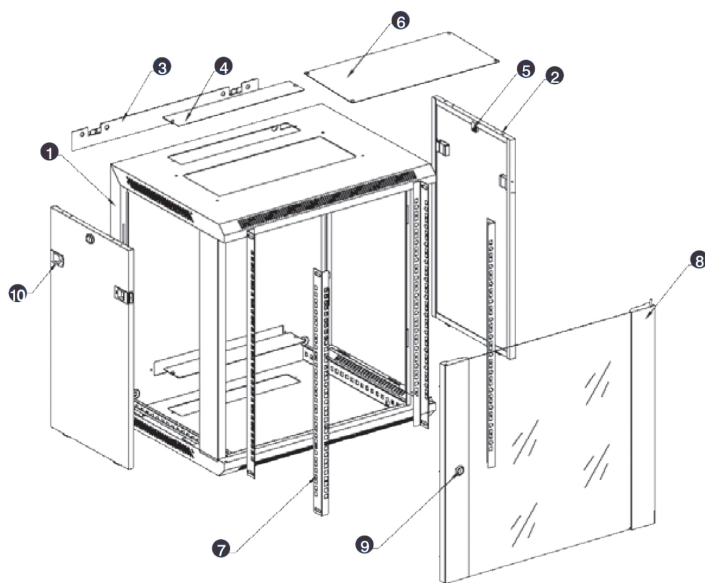

- Cable entry cut out in top and base

- Angled vented roof

- Adjustable 19" mounting profiles

Coffret mural, 21u, 500 mm de profondeur, gris -
Emballées à plat

Référence du produit: WBFP21.5SG

excel
without compromise.

Vue éclatée

- ① Frame
- ② Side panel
- ③ Mounting panel
- ④ Cable entry cover, removeable
- ⑤ Side key lock
- ⑥ Fan cover, removeable
- ⑦ Mounting profile
- ⑧ Front door
- ⑨ Front door key lock
- ⑩ Slam latch lock