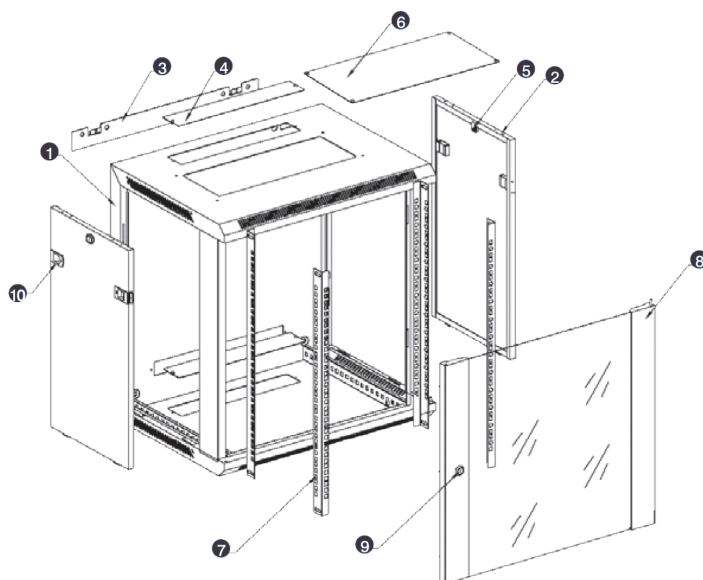

- Lockable, quick release side panels, for maximum access into cabinet

- Cable entry cut out in top and base

- Angled vented roof

- Adjustable 19" mounting profiles

Vue éclatée

- ① Frame
- ② Side panel
- ③ Mounting panel
- ④ Cable entry cover, removeable
- ⑤ Side key lock
- ⑥ Fan cover, removeable
- ⑦ Mounting profile
- ⑧ Front door
- ⑨ Front door key lock
- ⑩ Slam latch lock

- ① Slam latch lock
- ② Side panel
- ③ Mounting panel
- ④ Cable entry cover, removeable
- ⑤ Side key lock
- ⑥ Fan cover, removeable
- ⑦ Mounting profile
- ⑧ Front door
- ⑨ Front door key lock

Dessins de produits