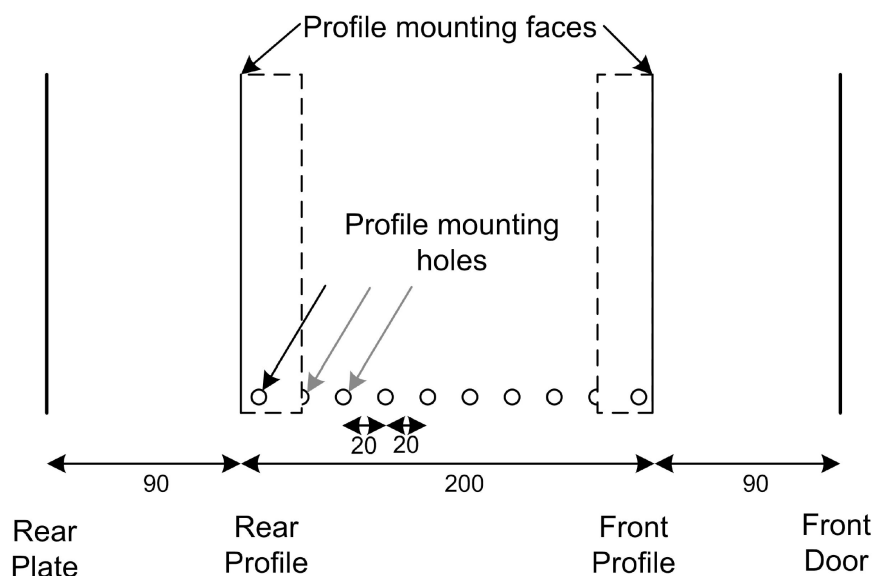

Dessins de produits

All dimensions in mm

Informations concernant les références produits

Référence du produit	Description
WB12.390SG	Coffret muraux, 12u, 390 mm de profondeur, gris
WB12.390SG-BK	Coffret Muraux, 12U, 390 mm de Profondeur, Noir
WB15.390SG	Coffret muraux, 15u, 390 mm de profondeur, gris
WB15.390SG-BK	Coffret muraux, 15U, 390 mm de profondeur, noir
WB18.390SG	Coffret muraux, 18u, 390 mm de profondeur, gris
WB18.390SG-BK	Coffret muraux, 18u, 390 mm de profondeur, noir
WB21.390SG	Coffret muraux, 21u, 390 mm de profondeur, gris
WB21.390SG-BK	Coffret muraux, 21u, 390 mm de profondeur, noir
WB6.390SG	Coffret Muraux, 6U, 390 mm de Profondeur, Gris
WB6.390SG-BK	Coffret Muraux, 6U, 390 mm de Profondeur, Noir
WB9.390SG	Coffret muraux, 9u, 390 mm de profondeur, gris
WB9.390SG-BK	Coffret Muraux, 9U, 390 mm de Profondeur, Noir
WBFP12.390SG	Coffret muraux, 12u, 390 mm de profondeur, gris - Emballées à plat