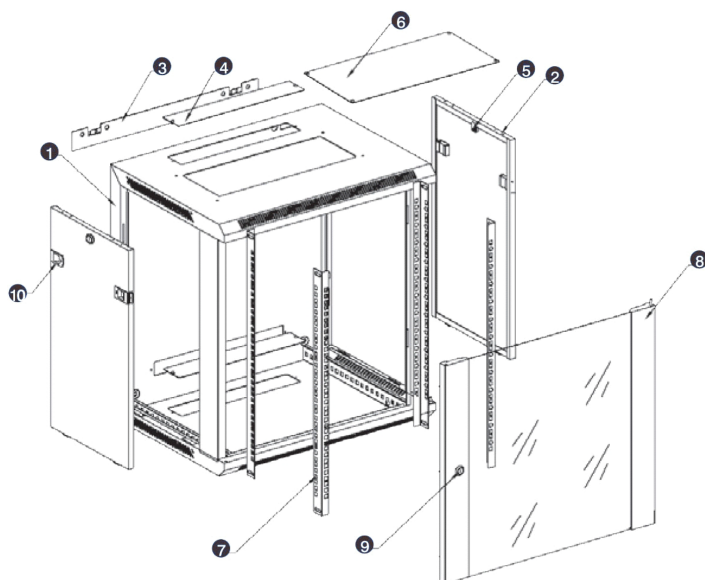

Images du produit

- Aesthetically pleasing design with framed glass front door

- Lockable, quick release side panels, for maximum access into cabinet

- Cable entry cut out in top and base

- Angled vented roof

- Adjustable 19" mounting profiles

Vue éclatée

- ① Frame
- ② Side panel
- ③ Mounting panel
- ④ Cable entry cover, removeable
- ⑤ Side key lock
- ⑥ Fan cover, removeable
- ⑦ Mounting profile
- ⑧ Front door
- ⑨ Front door key lock
- ⑩ Slam latch lock