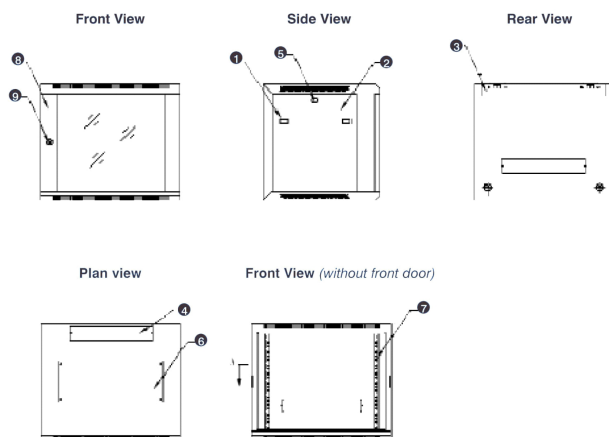

Images du produit

- Aesthetically pleasing design with framed glass front door

- Lockable, quick release side panels, for maximum access into cabinet

- Cable entry cut out in top and base

- Angled vented roof

- Adjustable 19" mounting profiles

Vue éclatée

- ① Frame
- ② Side panel
- ③ Mounting panel
- ④ Cable entry cover, removeable
- ⑤ Side key lock
- ⑥ Fan cover, removeable
- ⑦ Mounting profile
- ⑧ Front door
- ⑨ Front door key lock
- ⑩ Slam latch lock