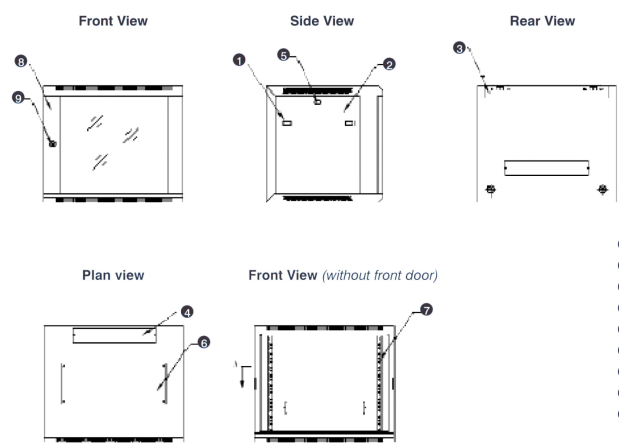

### Images du produit

- Aesthetically pleasing design with framed glass front door

- Lockable, quick release side panels, for maximum access into cabinet

- Cable entry cut out in top and base

- Angled vented roof

- Adjustable 19" mounting profiles

**Vue éclatée**

- ① Frame
- ② Side panel
- ③ Mounting panel
- ④ Cable entry cover, removeable
- ⑤ Side key lock
- ⑥ Fan cover, removeable
- ⑦ Mounting profile
- ⑧ Front door
- ⑨ Front door key lock
- ⑩ Slam latch lock

### Dessins de produits

All dimensions in mm