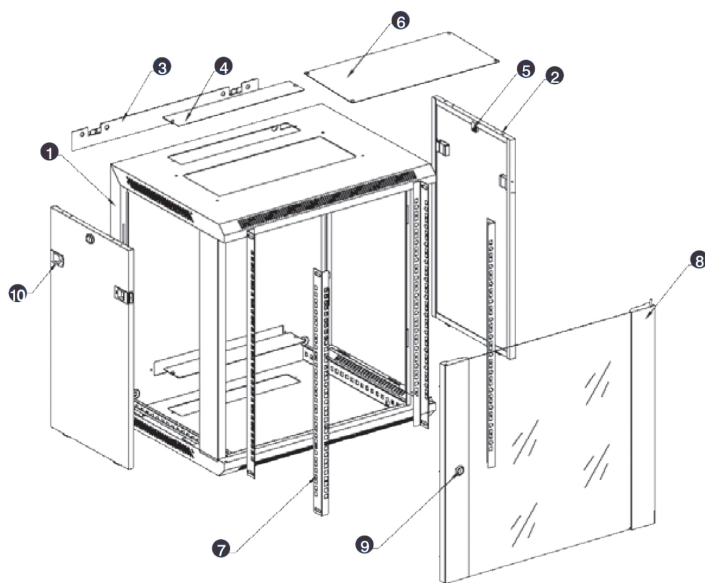

Images du produit

- Aesthetically pleasing design with framed glass front door

- Lockable, quick release side panels, for maximum access into cabinet

- Cable entry cut out in top and base

- Angled vented roof

- Adjustable 19" mounting profiles

Vue éclatée

- ① Frame
- ② Side panel
- ③ Mounting panel
- ④ Cable entry cover, removeable
- ⑤ Side key lock
- ⑥ Fan cover, removeable
- ⑦ Mounting profile
- ⑧ Front door
- ⑨ Front door key lock
- ⑩ Slam latch lock