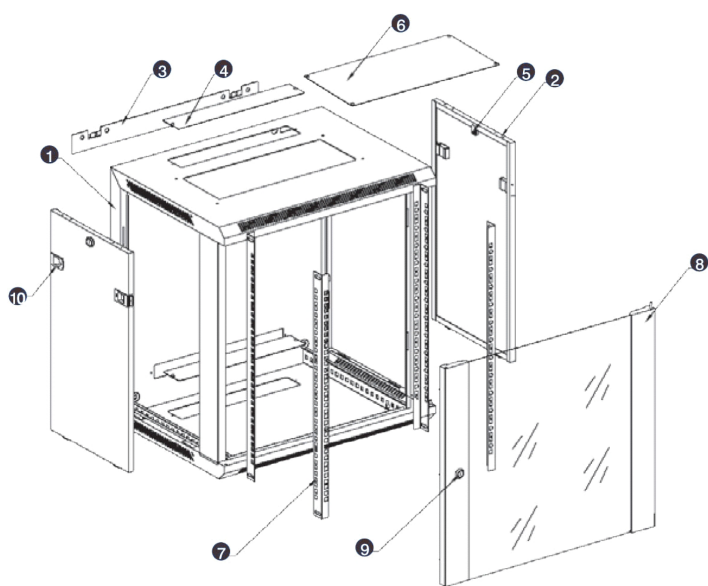

### Images du produit

- Aesthetically pleasing design with framed glass front door

- Lockable, quick release side panels, for maximum access into cabinet

- Cable entry cut out in top and base

- Angled vented roof

- Adjustable 19" mounting profiles

**Vue éclatée**

- ① Frame
- ② Side panel
- ③ Mounting panel
- ④ Cable entry cover, removeable
- ⑤ Side key lock
- ⑥ Fan cover, removeable
- ⑦ Mounting profile
- ⑧ Front door
- ⑨ Front door key lock
- ⑩ Slam latch lock