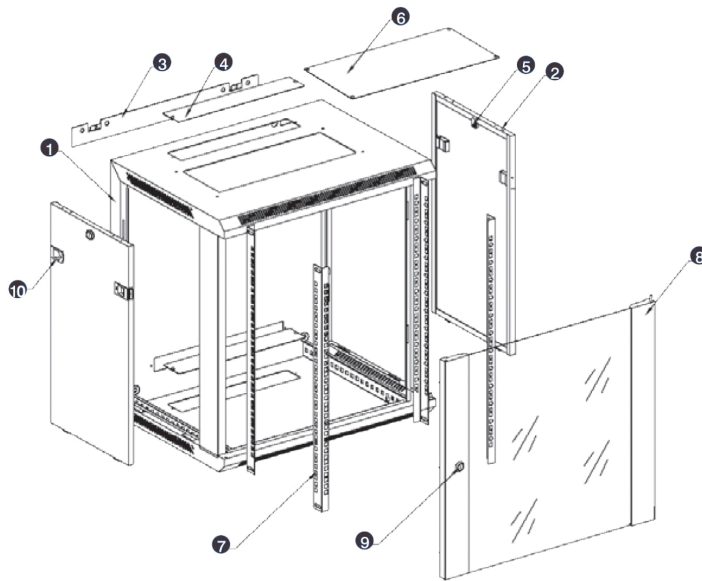

- Cable entry cut out in top and base

- Angled vented roof

- Adjustable 19" mounting profiles

Excel Environ WR500 Flat Packed Wall Rack Network Cabinet 6U 500 mm Deep Black

Item Code: WBFP6.5SGB

Exploded view

- ① Frame
- ② Side panel
- ③ Mounting panel
- ④ Cable entry cover, removeable
- ⑤ Side key lock
- ⑥ Fan cover, removeable
- ⑦ Mounting profile
- ⑧ Front door
- ⑨ Front door key lock
- ⑩ Slam latch lock