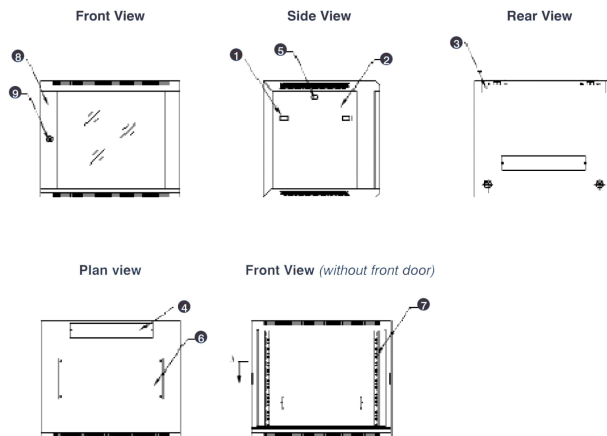

- Cable entry cut out in top and base

- Angled vented roof

- Adjustable 19" mounting profiles

Excel Environ WR500 Flat Packed Wall Rack Network Cabinet 6U 500 mm Deep Black

Item Code: WBFP6.5SGB

Exploded view

- ① Frame
- ② Side panel
- ③ Mounting panel
- ④ Cable entry cover, removeable
- ⑤ Side key lock
- ⑥ Fan cover, removeable
- ⑦ Mounting profile
- ⑧ Front door
- ⑨ Front door key lock
- ⑩ Slam latch lock