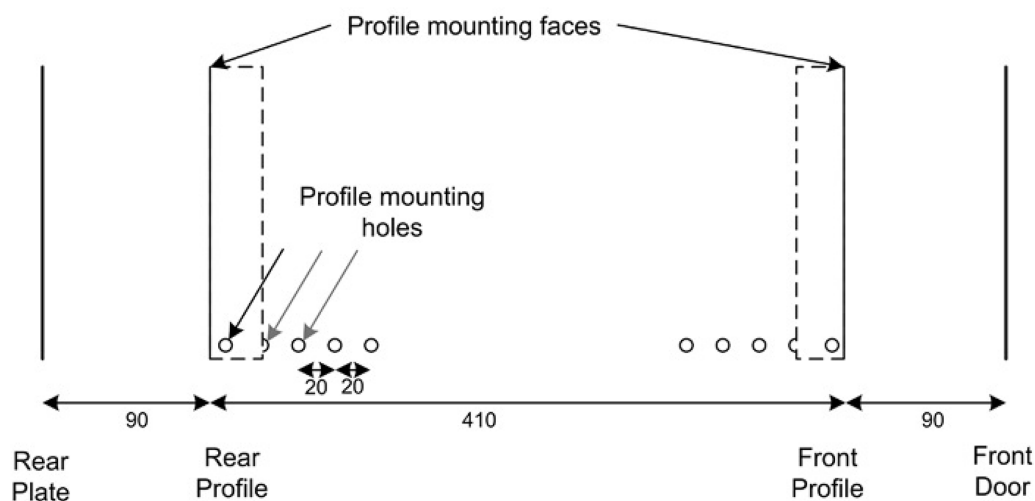

Dessins de produits

All dimensions in mm

Informations concernant les références produits

Référence du produit	Description
WB12.6SG	Coffret Muraux, 12U, 600 mm de Profondeur, Gris
WB12.6SGB	Coffret Muraux, 12U, 600 mm de Profondeur, Noir
WB15.6SG	Coffret Muraux, 15U, 600 mm de Profondeur, Gris
WB15.6SGB	Coffret Muraux, 15U, 600 mm de Profondeur, Noir
WB18.6SG	Coffret Muraux, 18U, 600 mm de Profondeur, Gris
WB18.6SGB	Coffret Muraux, 18U, 600 mm de Profondeur, Noir
WB21.6SG	Coffret Muraux, 21U, 600 mm de Profondeur, Gris
WB21.6SGB	Coffret Muraux, 21U, 600 mm de Profondeur, Noir
WB6.6SG	Coffret Muraux, 6U, 600 mm de Profondeur, Gris
WB6.6SGB	Coffret Muraux, 6U, 600 mm de Profondeur, Noir
WB9.6SG	Coffret Muraux, 9U, 600 mm de Profondeur, Gris
WB9.6SGB	Coffret Muraux, 9U, 600 mm de Profondeur, Noir
WBFP12.6SG	Coffret Muraux, 12U, 600 mm de Profondeur, Gris Emballées à Plat
WBFP12.6SGB	Coffret Muraux, 12U, 600 mm de Profondeur, Noir Emballées à Plat
WBFP15.6SG	Coffret Muraux, 15U, 600 mm de Profondeur, Gris Emballées à Plat