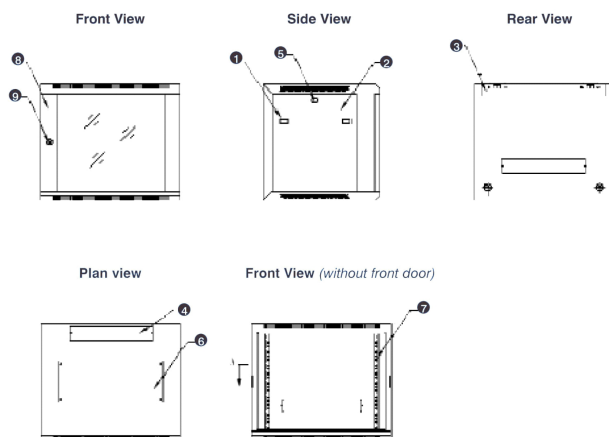

- Lockable, quick release side panels, for maximum access into cabinet

- Cable entry cut out in top and base

- Angled vented roof

- Adjustable 19" mounting profiles

Coffret mural, 9u, 390 mm de profondeur, gris -
Emballées à plat

Référence du produit: WBF9.390SG

excel
without compromise.

Vue éclatée

- ① Frame
- ② Side panel
- ③ Mounting panel
- ④ Cable entry cover, removeable
- ⑤ Side key lock
- ⑥ Fan cover, removeable
- ⑦ Mounting profile
- ⑧ Front door
- ⑨ Front door key lock
- ⑩ Slam latch lock