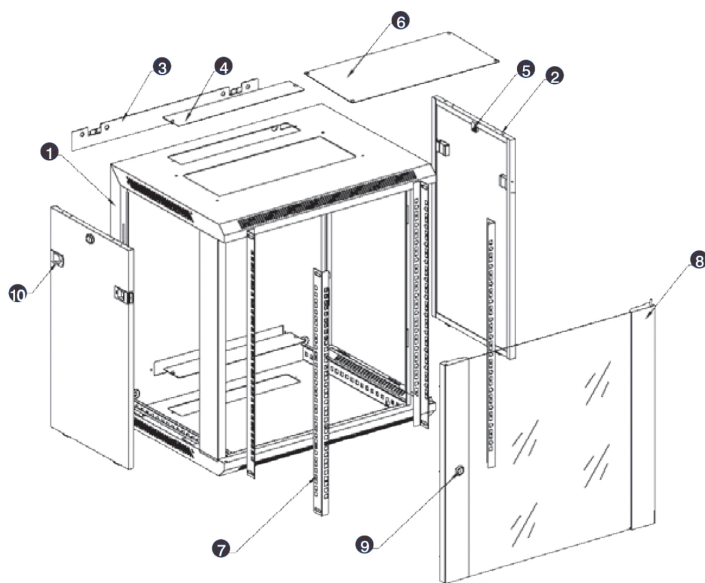

- Lockable, quick release side panels, for maximum access into cabinet

- Cable entry cut out in top and base

- Angled vented roof

- Adjustable 19" mounting profiles

Coffret mural, 9u, 390 mm de profondeur, gris -
Emballées à plat

Référence du produit: WBF9.390SG

excel
without compromise.

Vue éclatée

- ① Frame
- ② Side panel
- ③ Mounting panel
- ④ Cable entry cover, removeable
- ⑤ Side key lock
- ⑥ Fan cover, removeable
- ⑦ Mounting profile
- ⑧ Front door
- ⑨ Front door key lock
- ⑩ Slam latch lock